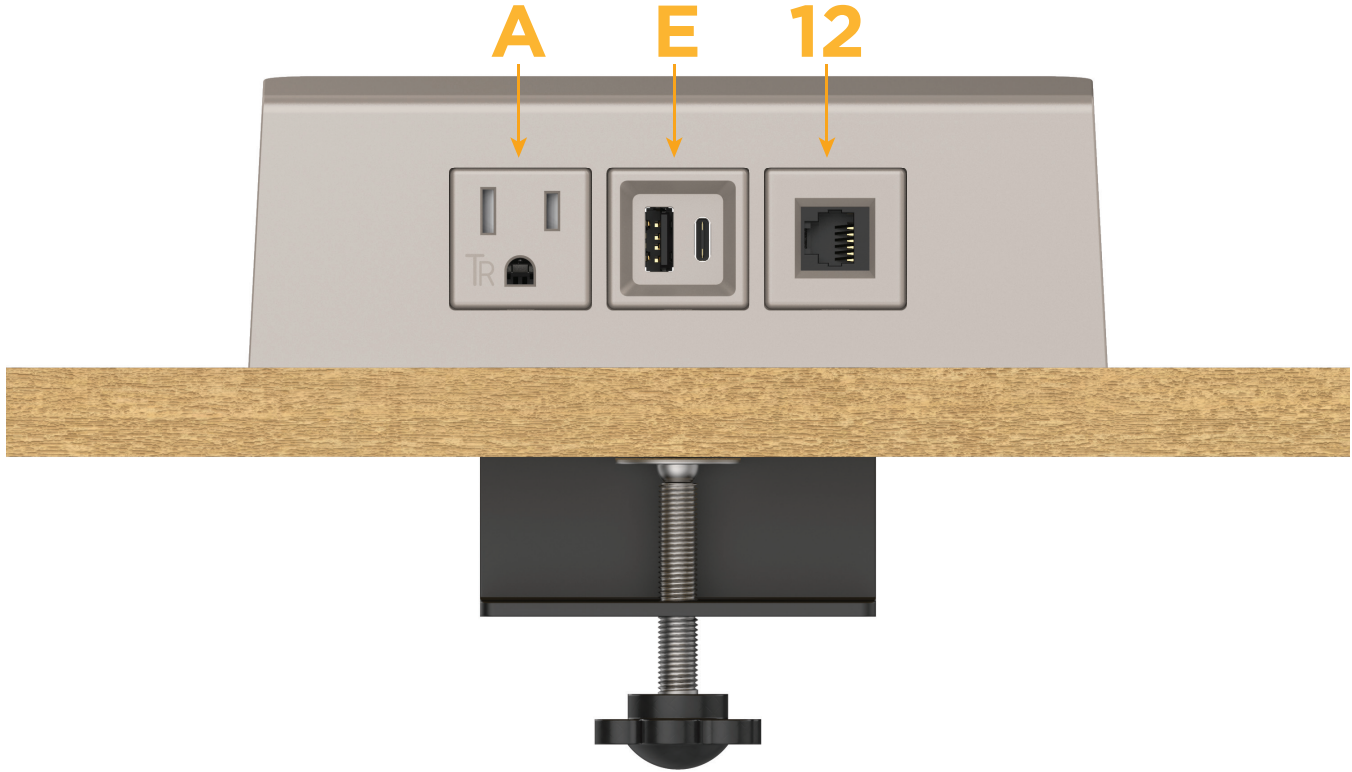

Desktop Hub Finish: **UNICOLOR™ SATIN NICKEL (ABS)**

Custom Finishes Available

M-POWER-3TS2-AE12-S2ADH

Features:

Module/Port Options:

- A** Tamper Resistant AC Receptacle
- E** USB-A & USB-C (20W)
- M** Double USB-A (Fast Charging Ports - 18W)
- H** HDMI
- 6** CAT 6
- 12** RJ 12
- X** Switched AC
- Y** 3-Way Switch (Low Voltage)
- V** USB-C (45W High Speed Charging Port)
- S** USB-C (25W High Speed Charging Port)
- R** Switched AC (Rocker Switch)

Plug:

- Supplied with Low Profile Flat 45° Angle 120 VAC Plug
- Optional Standard Straight 120 VAC Plug
- Optional Straight 120 VAC Pass-through Plug

- CLEAN, COMPACT DESIGN
- STREAMLINED
- QUICK, EASY INSTALLATION
- REAR-EXITING CORDS
- PLUG & PLAY
- 6' AC CORD & PLUG (FLAT PLUG STANDARD)
- CUSTOMIZABLE CONFIGURATIONS AND FINISHES
- UL LISTED FOR MOUNTING IN FURNITURE
- 15A

- A Tamper Resistant AC Receptacle
- B USB-A & USB-C (20W)
- 12 RJ 12