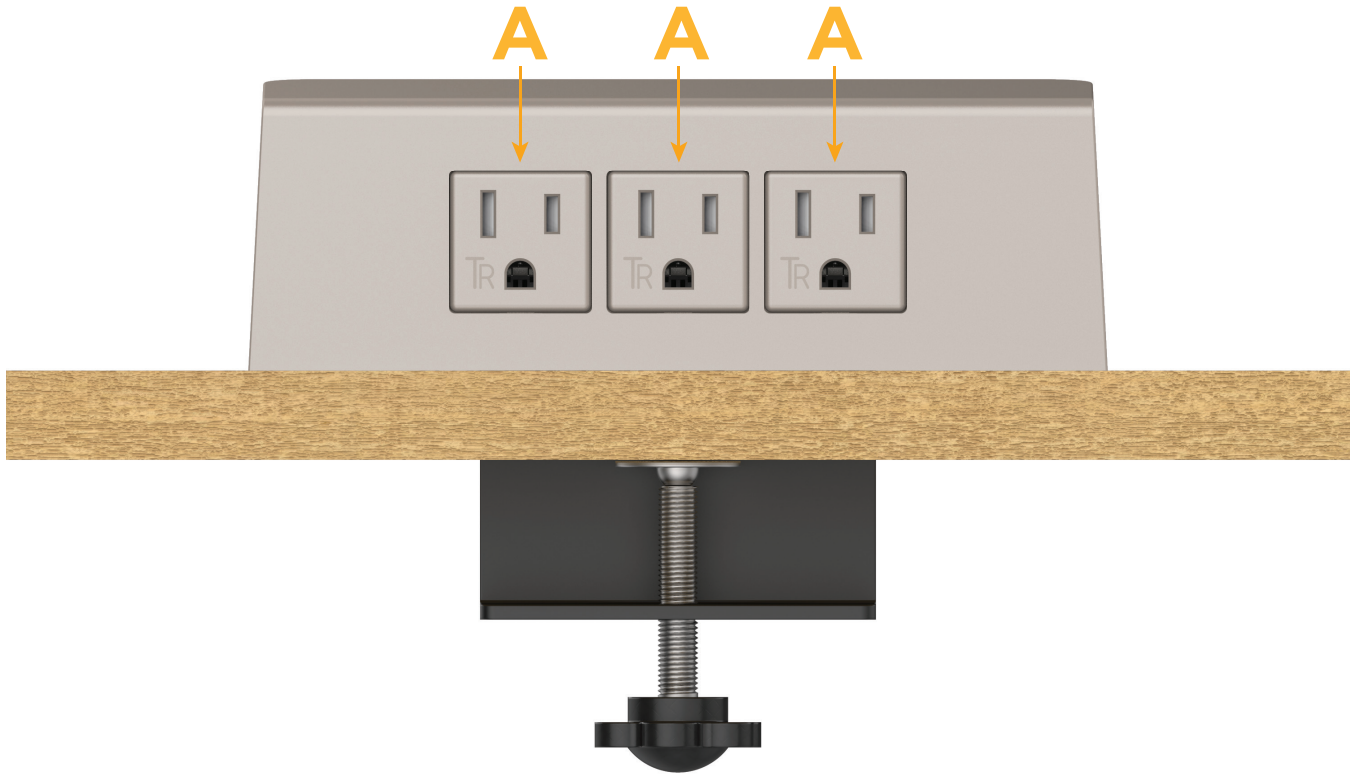

Desktop Hub Finish: **UNICOLOR™ SATIN NICKEL (ABS)**

Custom Finishes Available

M-POWER-3TS2-AAA-S2ADH

Features:

Module/Port Options:

- A** Tamper Resistant AC Receptacle
- E** USB-A & USB-C (20W)
- M** Double USB-A (Fast Charging Ports - 18W)
- H** HDMI
- 6** CAT 6
- 12** RJ 12
- X** Switched AC
- Y** 3-Way Switch (Low Voltage)
- V** USB-C (45W High Speed Charging Port)
- S** USB-C (25W High Speed Charging Port)
- R** Switched AC (Rocker Switch)

Plug:

- Supplied with Low Profile Flat 45° Angle 120 VAC Plug
- Optional Standard Straight 120 VAC Plug
- Optional Straight 120 VAC Pass-through Plug

- CLEAN, COMPACT DESIGN
- STREAMLINED
- QUICK, EASY INSTALLATION
- REAR-EXITING CORDS
- PLUG & PLAY
- 6' AC CORD & PLUG (FLAT PLUG STANDARD)
- CUSTOMIZABLE CONFIGURATIONS AND FINISHES
- UL LISTED FOR MOUNTING IN FURNITURE
- 15A

- A Tamper Resistant AC Receptacle