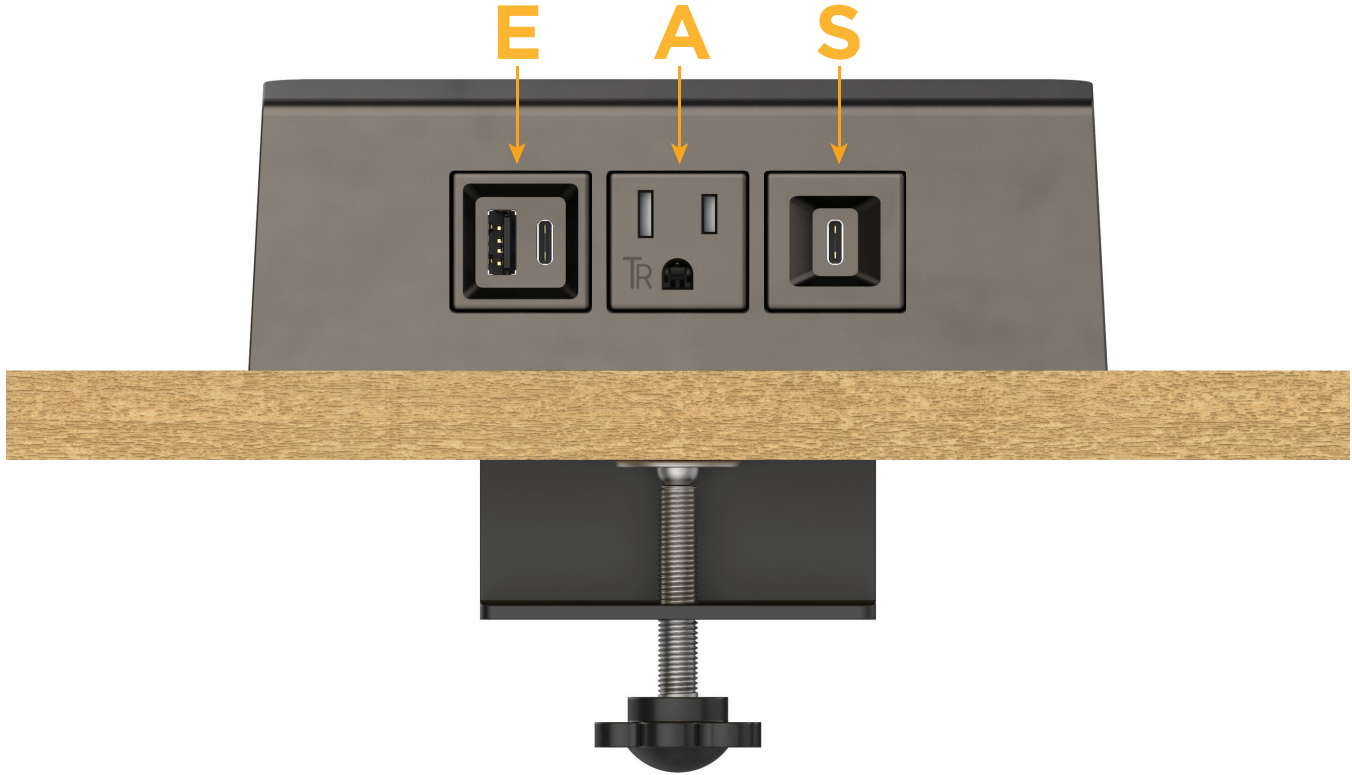

M-POWER-3T

AC POWER & DATA CONNECTIVITY SOLUTION

M-POWER-3TRZ-EAS-RZADH

Distributed by

Mormax Company, Inc. 914-699-0101
8 Westchester Plaza sales@mormax.com
Elmsford, NY 10523 mormax.com

Metro Light & Power's line of power & data solutions features sophisticated design elements combined with ease of installation. Streamlined and compact, our range of desktop power & data hubs advances the state of the industry with their cutting edge look and feel. Our full line of power & data units is available in many finishes and configurations, in addition to a custom color and finish capability for our clients.

Desktop Hub Finish: **UNICOLOR™ OIL RUBBED BRONZE (ABS)**

Custom Finishes Available

M-POWER-3TRZ-EAS-RZADH

Features:

Module/Port Options:

- **A** Tamper Resistant AC Receptacle
- **E** USB-A & USB-C (20W)
- **M** Double USB-A (Fast Charging Ports - 18W)
- **H** HDMI
- **6** CAT 6
- **12** RJ 12
- **X** Switched AC
- **Y** 3-Way Switch (Low Voltage)
- **V** USB-C (45W High Speed Charging Port)
- **S** USB-C (25W High Speed Charging Port)
- **R** Switched AC (Rocker Switch)

Plug:

- Supplied with Low Profile Flat 45° Angle 120 VAC Plug
- Optional Standard Straight 120 VAC Plug
- Optional Straight 120 VAC Pass-through Plug

- CLEAN, COMPACT DESIGN
- STREAMLINED
- QUICK, EASY INSTALLATION
- REAR-EXITING CORDS
- PLUG & PLAY
- 6' AC CORD & PLUG (FLAT PLUG STANDARD)
- CUSTOMIZABLE CONFIGURATIONS AND FINISHES
- UL LISTED FOR MOUNTING IN FURNITURE
- 15A