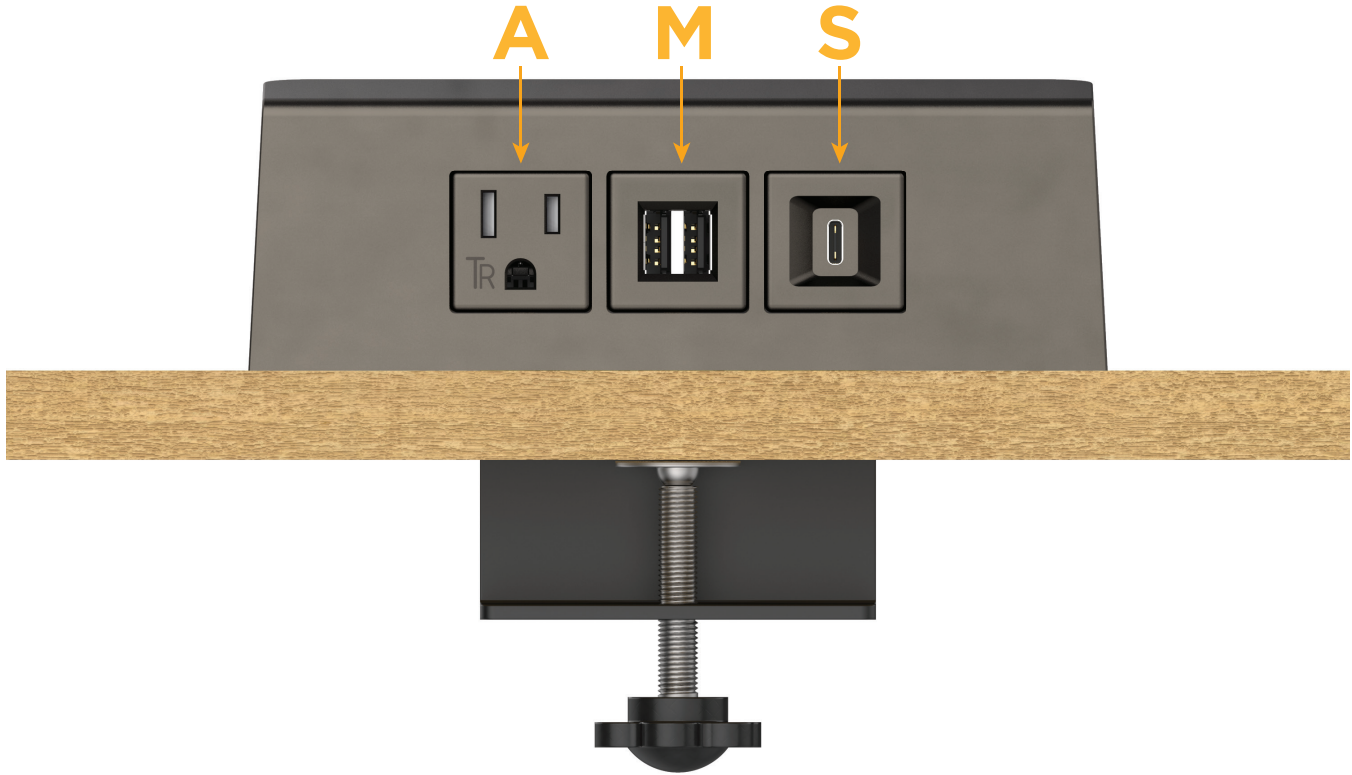

M-POWER-3T

AC POWER & DATA CONNECTIVITY SOLUTION

M-POWER-3TRZ-AMS-RZADH

Distributed by

Mormax Company, Inc. 914-699-0101
8 Westchester Plaza sales@mormax.com
Elmsford, NY 10523 mormax.com

Metro Light & Power's line of power & data solutions features sophisticated design elements combined with ease of installation. Streamlined and compact, our range of desktop power & data hubs advances the state of the industry with their cutting edge look and feel. Our full line of power & data units is available in many finishes and configurations, in addition to a custom color and finish capability for our clients.

Desktop Hub Finish: **UNICOLOR™ OIL RUBBED BRONZE (ABS)**

Custom Finishes Available

M-POWER-3TRZ-AMS-RZADH

Features:

Module/Port Options:

- **A** Tamper Resistant AC Receptacle
- **E** USB-A & USB-C (20W)
- **M** Double USB-A (Fast Charging Ports - 18W)
- **H** HDMI
- **6** CAT 6
- **12** RJ 12
- **X** Switched AC
- **Y** 3-Way Switch (Low Voltage)
- **V** USB-C (45W High Speed Charging Port)
- **S** USB-C (25W High Speed Charging Port)
- **R** Switched AC (Rocker Switch)

Plug:

- Supplied with Low Profile Flat 45° Angle 120 VAC Plug
- Optional Standard Straight 120 VAC Plug
- Optional Straight 120 VAC Pass-through Plug

- CLEAN, COMPACT DESIGN
- STREAMLINED
- QUICK, EASY INSTALLATION
- REAR-EXITING CORDS
- PLUG & PLAY
- 6' AC CORD & PLUG (FLAT PLUG STANDARD)
- CUSTOMIZABLE CONFIGURATIONS AND FINISHES
- UL LISTED FOR MOUNTING IN FURNITURE
- 15A