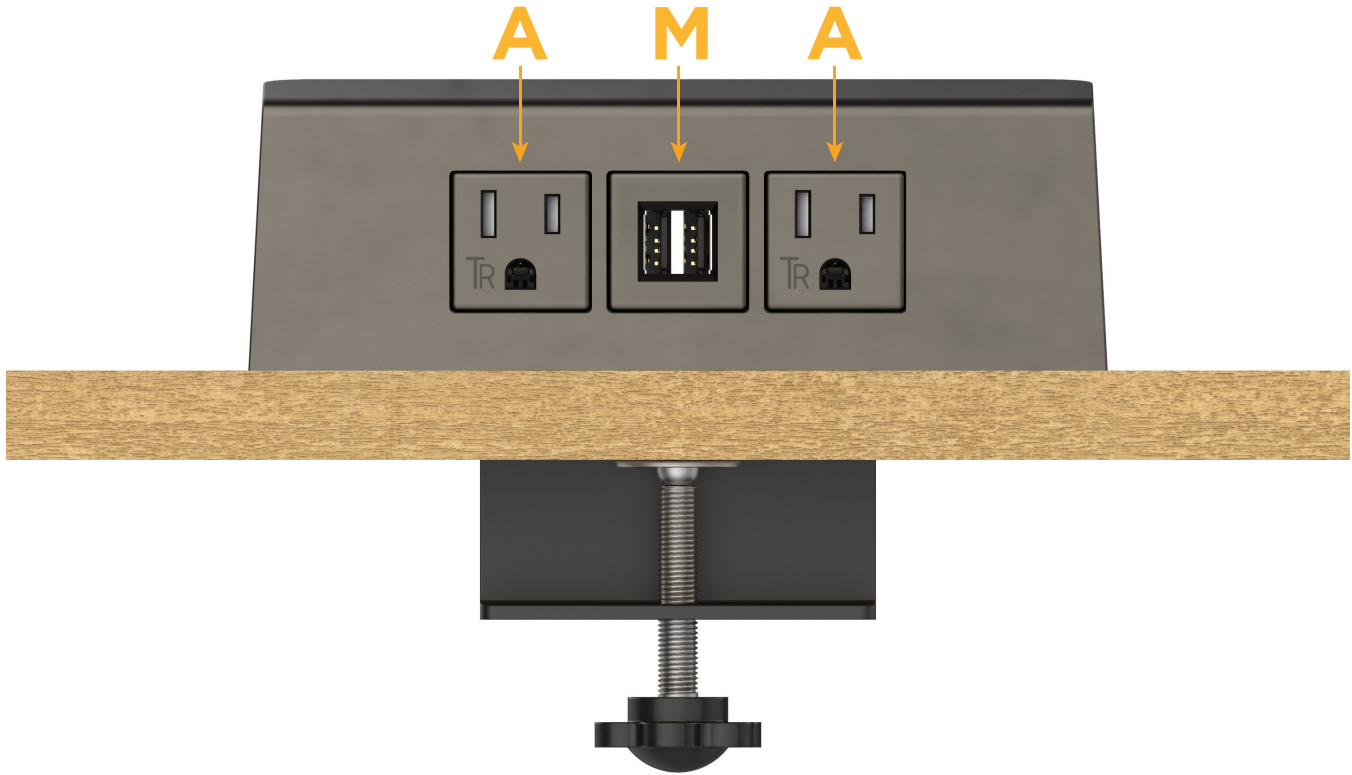

Desktop Hub Finish: UNICOLOR™ OIL RUBBED BRONZE (ABS)

Custom Finishes Available M-POWER-3TRZ-AMA-RZADH

Features:

Module/Port Options:

- A** Tamper Resistant AC Receptacle
- E** USB-A & USB-C (20W)
- M** Double USB-A (Fast Charging Ports - 18W)
- H** HDMI
- 6** CAT 6
- 12** RJ 12
- X** Switched AC
- Y** 3-Way Switch (Low Voltage)
- V** USB-C (45W High Speed Charging Port)
- S** USB-C (25W High Speed Charging Port)
- R** Switched AC (Rocker Switch)

Plug:

- Supplied with Low Profile Flat 45° Angle 120 VAC Plug
- Optional Standard Straight 120 VAC Plug
- Optional Straight 120 VAC Pass-through Plug

- CLEAN, COMPACT DESIGN
- STREAMLINED
- QUICK, EASY INSTALLATION
- REAR-EXITING CORDS
- PLUG & PLAY
- 6' AC CORD & PLUG (FLAT PLUG STANDARD)
- CUSTOMIZABLE CONFIGURATIONS AND FINISHES
- UL LISTED FOR MOUNTING IN FURNITURE
- 15A

- A** Tamper Resistant AC Receptacle
- M** Double USB-A (Fast Charging Ports - 18W)