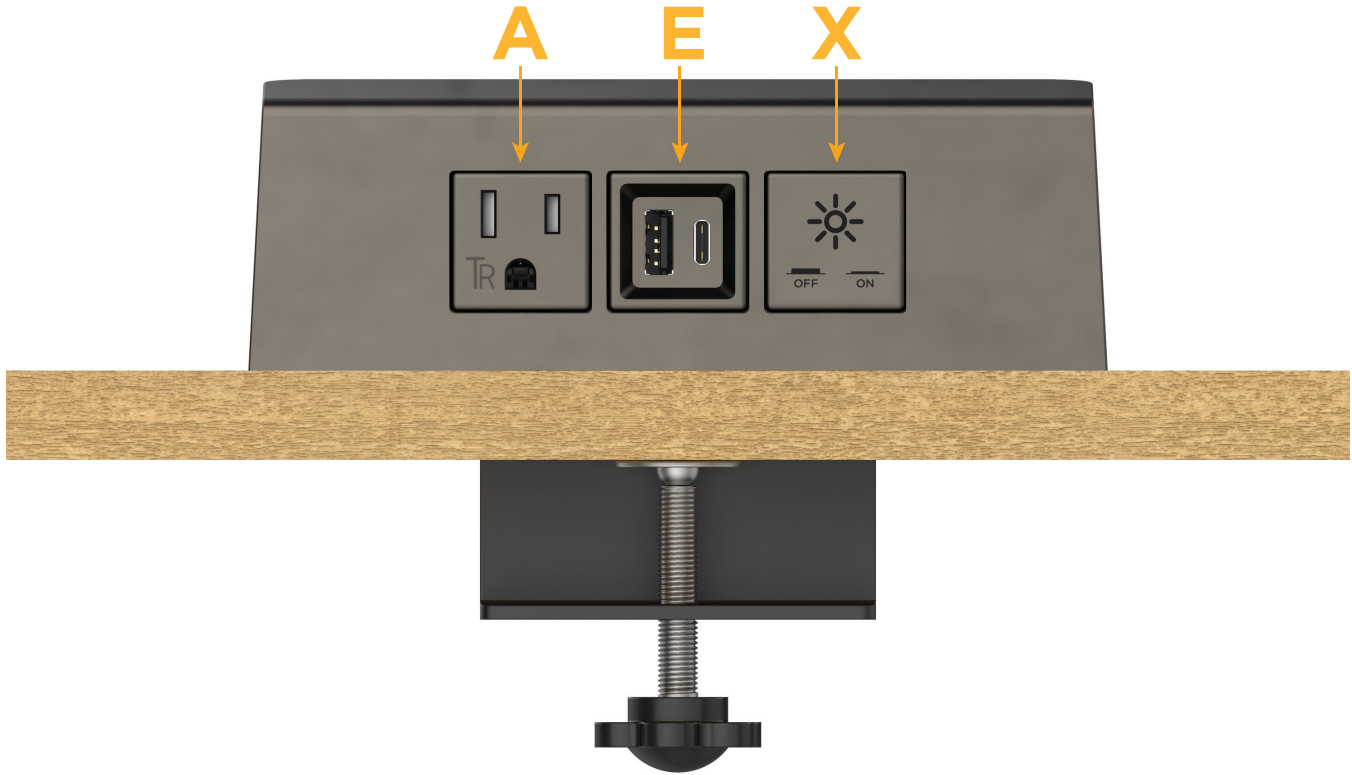

Desktop Hub Finish: **UNICOLOR™ OIL RUBBED BRONZE (ABS)**

Custom Finishes Available

M-POWER-3TRZ-AEX-RZADH

Features:

Module/Port Options:

- A** Tamper Resistant AC Receptacle
- E** USB-A & USB-C (20W)
- M** Double USB-A (Fast Charging Ports - 18W)
- H** HDMI
- 6** CAT 6
- 12** RJ 12
- X** Switched AC
- Y** 3-Way Switch (Low Voltage)
- V** USB-C (45W High Speed Charging Port)
- S** USB-C (25W High Speed Charging Port)
- R** Switched AC (Rocker Switch)

Plug:

- Supplied with Low Profile Flat 45° Angle 120 VAC Plug
- Optional Standard Straight 120 VAC Plug
- Optional Straight 120 VAC Pass-through Plug

- CLEAN, COMPACT DESIGN
- STREAMLINED
- QUICK, EASY INSTALLATION
- REAR-EXITING CORDS
- PLUG & PLAY
- 6' AC CORD & PLUG (FLAT PLUG STANDARD)
- CUSTOMIZABLE CONFIGURATIONS AND FINISHES
- UL LISTED FOR MOUNTING IN FURNITURE
- 15A

- A Tamper Resistant AC Receptacle
- E USB-A & USB-C (20W)
- X Switched AC