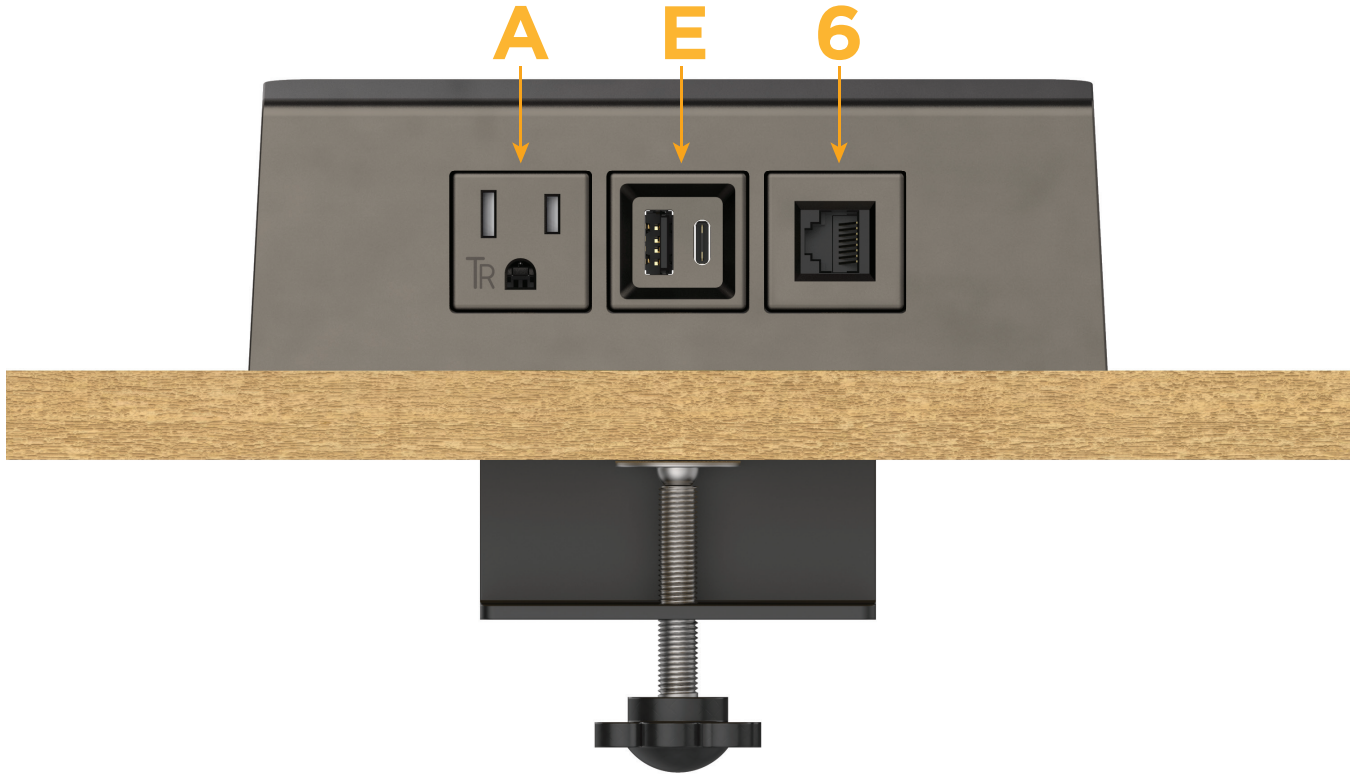

Desktop Hub Finish: UNICOLOR™ OIL RUBBED BRONZE (ABS)

Custom Finishes Available M-POWER-3TRZ-AE6-RZADH

Features:

Module/Port Options:

- A** Tamper Resistant AC Receptacle
- E** USB-A & USB-C (20W)
- M** Double USB-A (Fast Charging Ports - 18W)
- H** HDMI
- 6** CAT 6
- 12** RJ 12
- X** Switched AC
- Y** 3-Way Switch (Low Voltage)
- V** USB-C (45W High Speed Charging Port)
- S** USB-C (25W High Speed Charging Port)
- R** Switched AC (Rocker Switch)

Plug:

- Supplied with Low Profile Flat 45° Angle 120 VAC Plug
- Optional Standard Straight 120 VAC Plug
- Optional Straight 120 VAC Pass-through Plug

- CLEAN, COMPACT DESIGN
- STREAMLINED
- QUICK, EASY INSTALLATION
- REAR-EXITING CORDS
- PLUG & PLAY
- 6' AC CORD & PLUG (FLAT PLUG STANDARD)
- CUSTOMIZABLE CONFIGURATIONS AND FINISHES
- UL LISTED FOR MOUNTING IN FURNITURE
- 15A

- A Tamper Resistant AC Receptacle
- E USB-A & USB-C (20W)
- 6 CAT 6