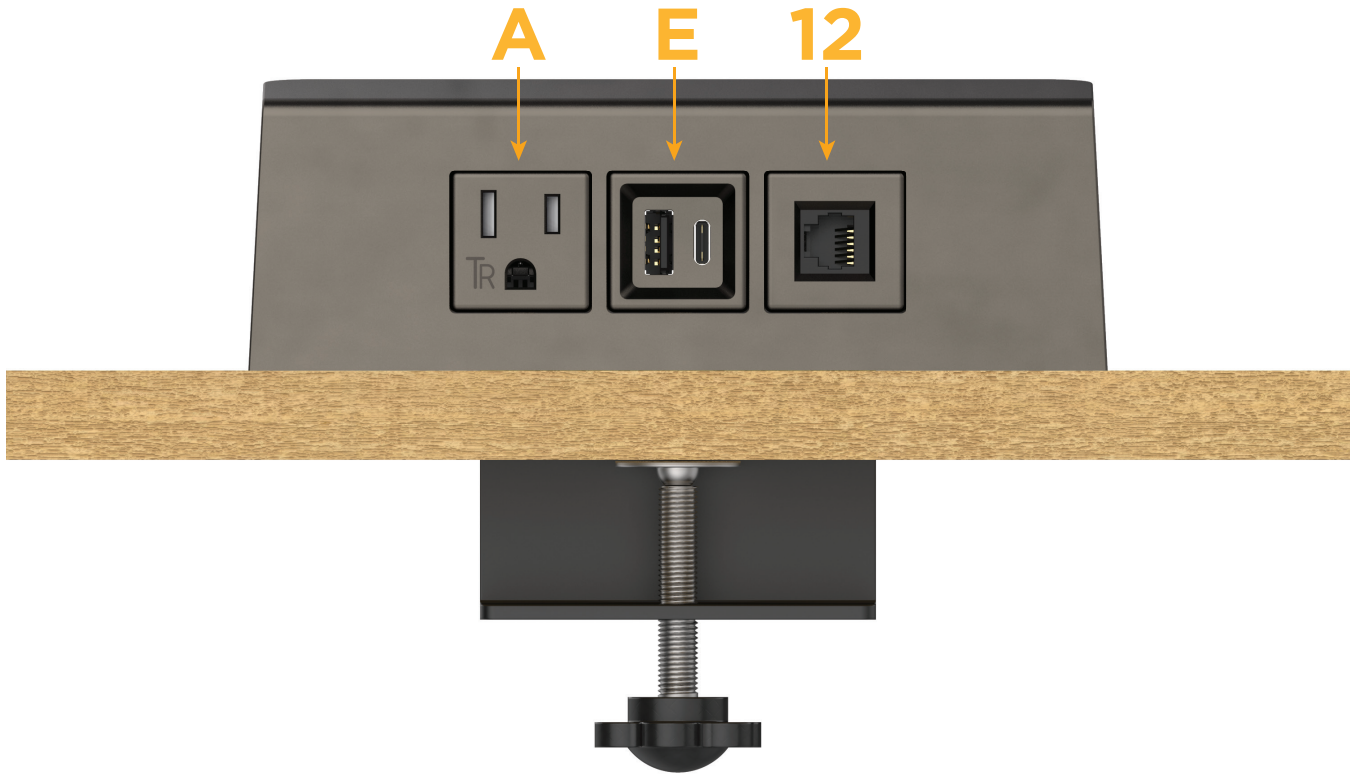

Desktop Hub Finish: **UNICOLOR™ OIL RUBBED BRONZE (ABS)**

Custom Finishes Available

M-POWER-3TRZ-AE12-RZADH

Features:

Module/Port Options:

- A** Tamper Resistant AC Receptacle
- E** USB-A & USB-C (20W)
- M** Double USB-A (Fast Charging Ports - 18W)
- H** HDMI
- 6** CAT 6
- 12** RJ 12
- X** Switched AC
- Y** 3-Way Switch (Low Voltage)
- V** USB-C (45W High Speed Charging Port)
- S** USB-C (25W High Speed Charging Port)
- R** Switched AC (Rocker Switch)

Plug:

- Supplied with Low Profile Flat 45° Angle 120 VAC Plug
- Optional Standard Straight 120 VAC Plug
- Optional Straight 120 VAC Pass-through Plug

- CLEAN, COMPACT DESIGN
- STREAMLINED
- QUICK, EASY INSTALLATION
- REAR-EXITING CORDS
- PLUG & PLAY
- 6' AC CORD & PLUG (FLAT PLUG STANDARD)
- CUSTOMIZABLE CONFIGURATIONS AND FINISHES
- UL LISTED FOR MOUNTING IN FURNITURE
- 15A

- A Tamper Resistant AC Receptacle
- B USB-A & USB-C (20W)
- 12 RJ 12