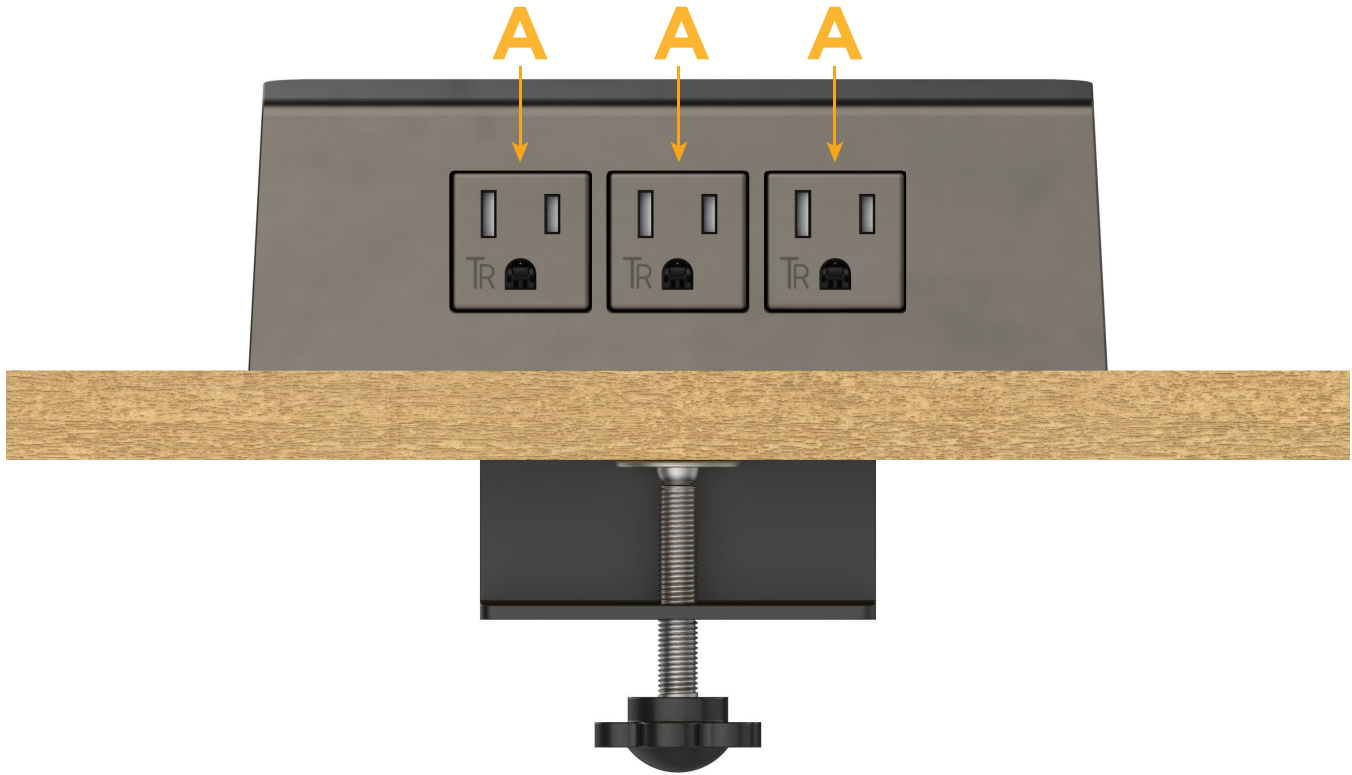

Desktop Hub Finish: UNICOLOR™ OIL RUBBED BRONZE (ABS)

Custom Finishes Available

M-POWER-3TRZ-AAA-RZADH

Features:

Module/Port Options:

- A** Tamper Resistant AC Receptacle
- E** USB-A & USB-C (20W)
- M** Double USB-A (Fast Charging Ports - 18W)
- H** HDMI
- 6** CAT 6
- 12** RJ 12
- X** Switched AC
- Y** 3-Way Switch (Low Voltage)
- V** USB-C (45W High Speed Charging Port)
- S** USB-C (25W High Speed Charging Port)
- R** Switched AC (Rocker Switch)

Plug:

- Supplied with Low Profile Flat 45° Angle 120 VAC Plug
- Optional Standard Straight 120 VAC Plug
- Optional Straight 120 VAC Pass-through Plug

- CLEAN, COMPACT DESIGN
- STREAMLINED
- QUICK, EASY INSTALLATION
- REAR-EXITING CORDS
- PLUG & PLAY
- 6' AC CORD & PLUG (FLAT PLUG STANDARD)
- CUSTOMIZABLE CONFIGURATIONS AND FINISHES
- UL LISTED FOR MOUNTING IN FURNITURE
- 15A

- A Tamper Resistant AC Receptacle