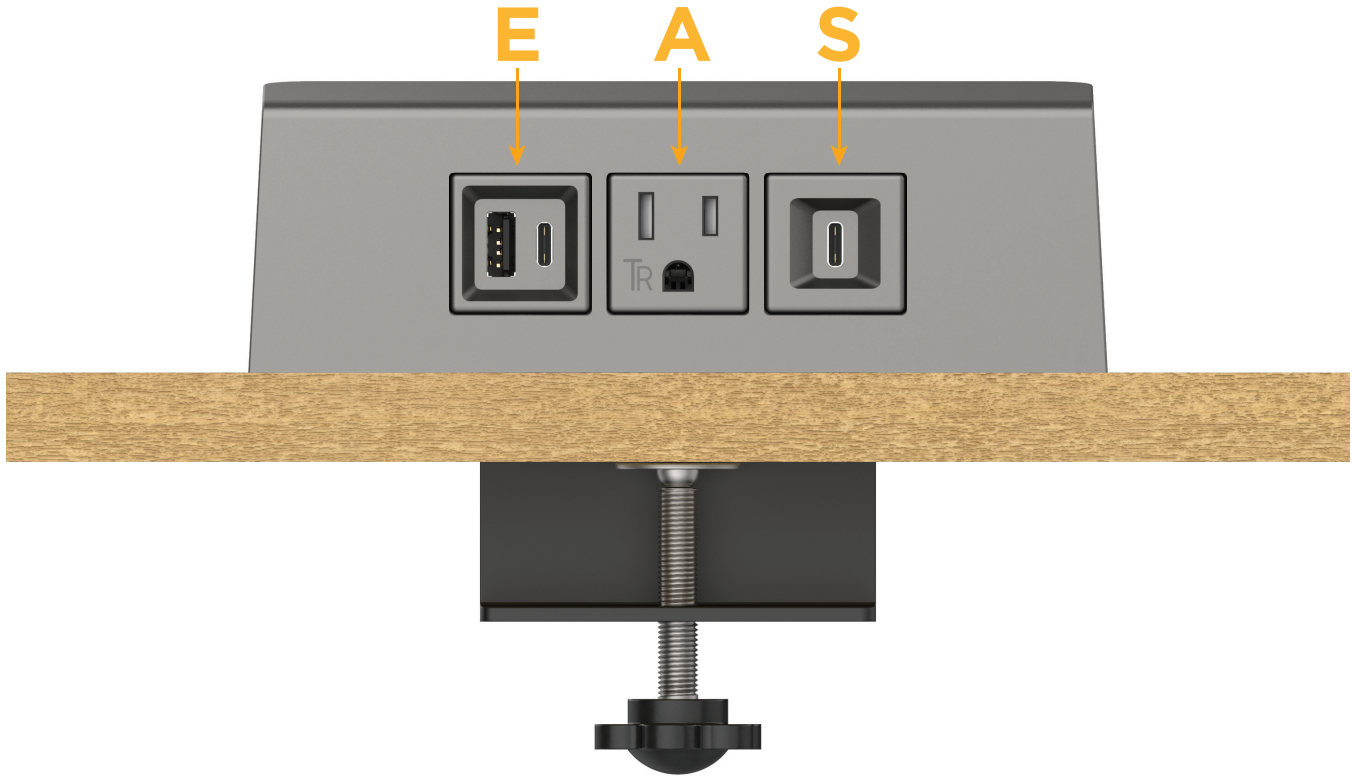

Desktop Hub Finish: UNICOLOR™ MAGNESIUM (ABS)

Custom Finishes Available

M-POWER-3TM2-EAS-M2ADH

Features:

Module/Port Options:

- A** Tamper Resistant AC Receptacle
- E** USB-A & USB-C (20W)
- M** Double USB-A (Fast Charging Ports - 18W)
- H** HDMI
- 6** CAT 6
- 12** RJ 12
- X** Switched AC
- Y** 3-Way Switch (Low Voltage)
- V** USB-C (45W High Speed Charging Port)
- S** USB-C (25W High Speed Charging Port)
- R** Switched AC (Rocker Switch)

Plug:

- Supplied with Low Profile Flat 45° Angle 120 VAC Plug
- Optional Standard Straight 120 VAC Plug
- Optional Straight 120 VAC Pass-through Plug

- CLEAN, COMPACT DESIGN
- STREAMLINED
- QUICK, EASY INSTALLATION
- REAR-EXITING CORDS
- PLUG & PLAY
- 6' AC CORD & PLUG (FLAT PLUG STANDARD)
- CUSTOMIZABLE CONFIGURATIONS AND FINISHES
- UL LISTED FOR MOUNTING IN FURNITURE
- 15A

- E** USB-A & USB-C (20W)
- A** Tamper Resistant AC Receptacle
- S** USB-C (25W High Speed Charging Port)