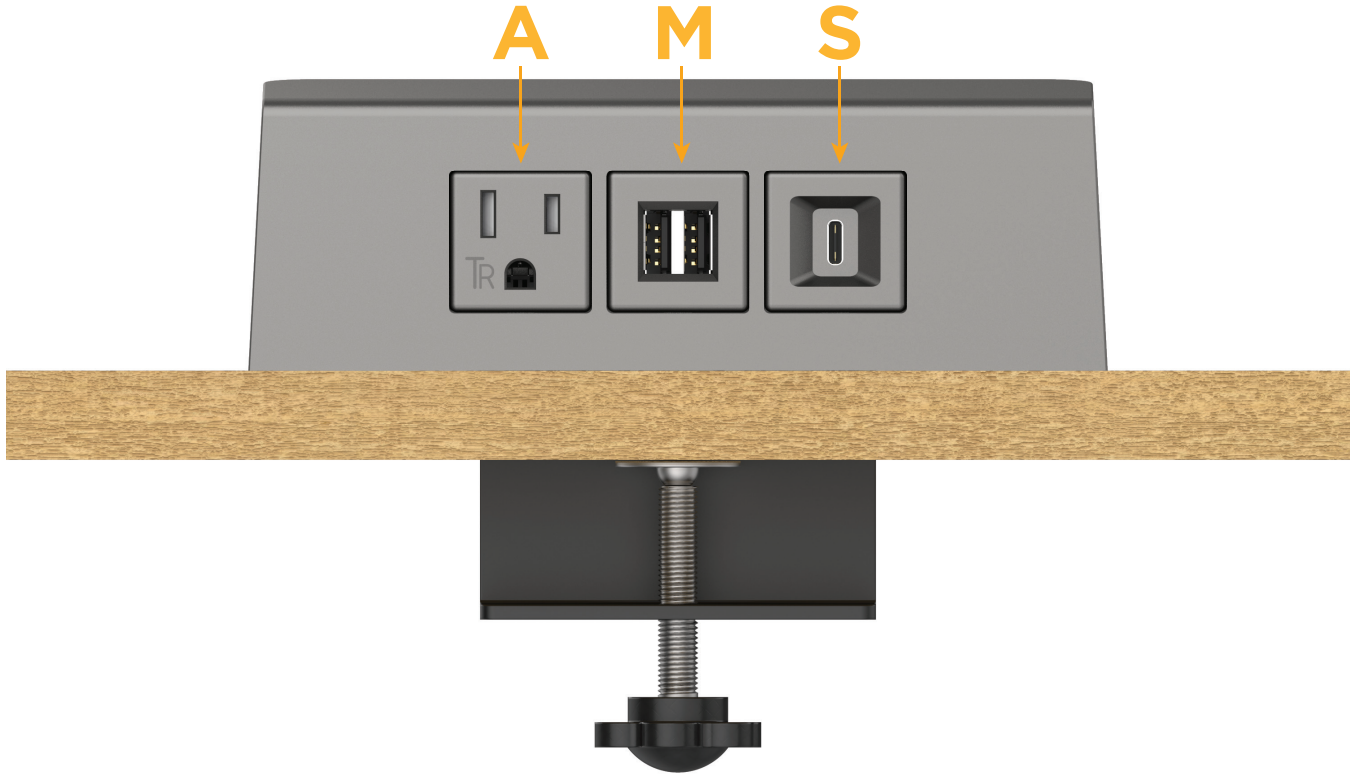

Desktop Hub Finish: UNICOLOR™ MAGNESIUM (ABS)

Custom Finishes Available

M-POWER-3TM2-AMS-M2ADH

Features:

Module/Port Options:

- A** Tamper Resistant AC Receptacle
- E** USB-A & USB-C (20W)
- M** Double USB-A (Fast Charging Ports - 18W)
- H** HDMI
- 6** CAT 6
- 12** RJ 12
- X** Switched AC
- Y** 3-Way Switch (Low Voltage)
- V** USB-C (45W High Speed Charging Port)
- S** USB-C (25W High Speed Charging Port)
- R** Switched AC (Rocker Switch)

Plug:

- Supplied with Low Profile Flat 45° Angle 120 VAC Plug
- Optional Standard Straight 120 VAC Plug
- Optional Straight 120 VAC Pass-through Plug

- CLEAN, COMPACT DESIGN
- STREAMLINED
- QUICK, EASY INSTALLATION
- REAR-EXITING CORDS
- PLUG & PLAY
- 6' AC CORD & PLUG (FLAT PLUG STANDARD)
- CUSTOMIZABLE CONFIGURATIONS AND FINISHES
- UL LISTED FOR MOUNTING IN FURNITURE
- 15A

- A** Tamper Resistant AC Receptacle
- M** Double USB-A (Fast Charging Ports - 18W)
- S** USB-C (25W High Speed Charging Port)