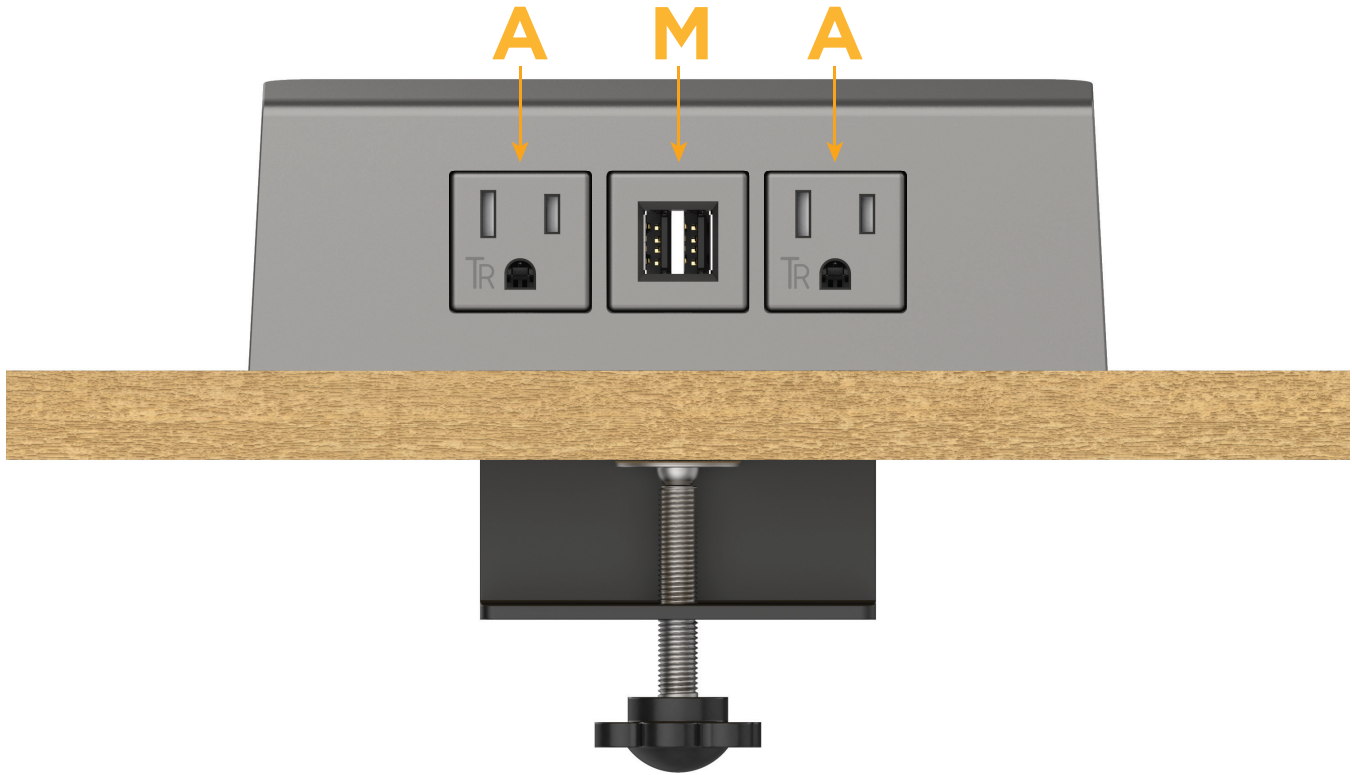

Desktop Hub Finish: **UNICOLOR™ MAGNESIUM (ABS)**

Custom Finishes Available

M-POWER-3TM2-AMA-M2ADH

Features:

Module/Port Options:

- A** Tamper Resistant AC Receptacle
- E** USB-A & USB-C (20W)
- M** Double USB-A (Fast Charging Ports - 18W)
- H** HDMI
- 6** CAT 6
- 12** RJ 12
- X** Switched AC
- Y** 3-Way Switch (Low Voltage)
- V** USB-C (45W High Speed Charging Port)
- S** USB-C (25W High Speed Charging Port)
- R** Switched AC (Rocker Switch)

Plug:

- Supplied with Low Profile Flat 45° Angle 120 VAC Plug
- Optional Standard Straight 120 VAC Plug
- Optional Straight 120 VAC Pass-through Plug

- CLEAN, COMPACT DESIGN
- STREAMLINED
- QUICK, EASY INSTALLATION
- REAR-EXITING CORDS
- PLUG & PLAY
- 6' AC CORD & PLUG (FLAT PLUG STANDARD)
- CUSTOMIZABLE CONFIGURATIONS AND FINISHES
- UL LISTED FOR MOUNTING IN FURNITURE
- 15A

- A** Tamper Resistant AC Receptacle
- M** Double USB-A (Fast Charging Ports - 18W)