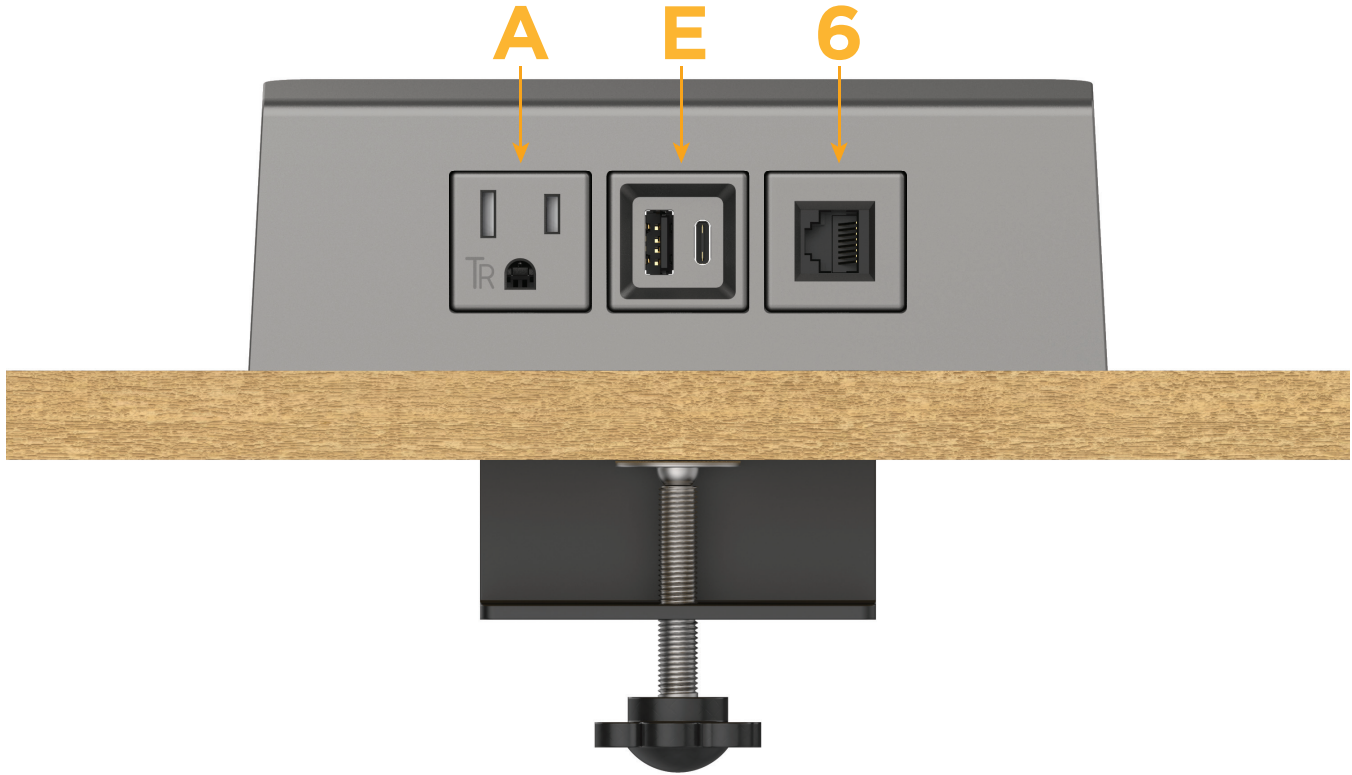

Desktop Hub Finish: **UNICOLOR™ MAGNESIUM (ABS)**

Custom Finishes Available

M-POWER-3TM2-AE6-M2ADH

Features:

Module/Port Options:

- A** Tamper Resistant AC Receptacle
- E** USB-A & USB-C (20W)
- M** Double USB-A (Fast Charging Ports - 18W)
- H** HDMI
- 6** CAT 6
- 12** RJ 12
- X** Switched AC
- Y** 3-Way Switch (Low Voltage)
- V** USB-C (45W High Speed Charging Port)
- S** USB-C (25W High Speed Charging Port)
- R** Switched AC (Rocker Switch)

Plug:

- Supplied with Low Profile Flat 45° Angle 120 VAC Plug
- Optional Standard Straight 120 VAC Plug
- Optional Straight 120 VAC Pass-through Plug

- CLEAN, COMPACT DESIGN
- STREAMLINED
- QUICK, EASY INSTALLATION
- REAR-EXITING CORDS
- PLUG & PLAY
- 6' AC CORD & PLUG (FLAT PLUG STANDARD)
- CUSTOMIZABLE CONFIGURATIONS AND FINISHES
- UL LISTED FOR MOUNTING IN FURNITURE
- 15A

- A Tamper Resistant AC Receptacle
- E USB-A & USB-C (20W)
- 6 CAT 6