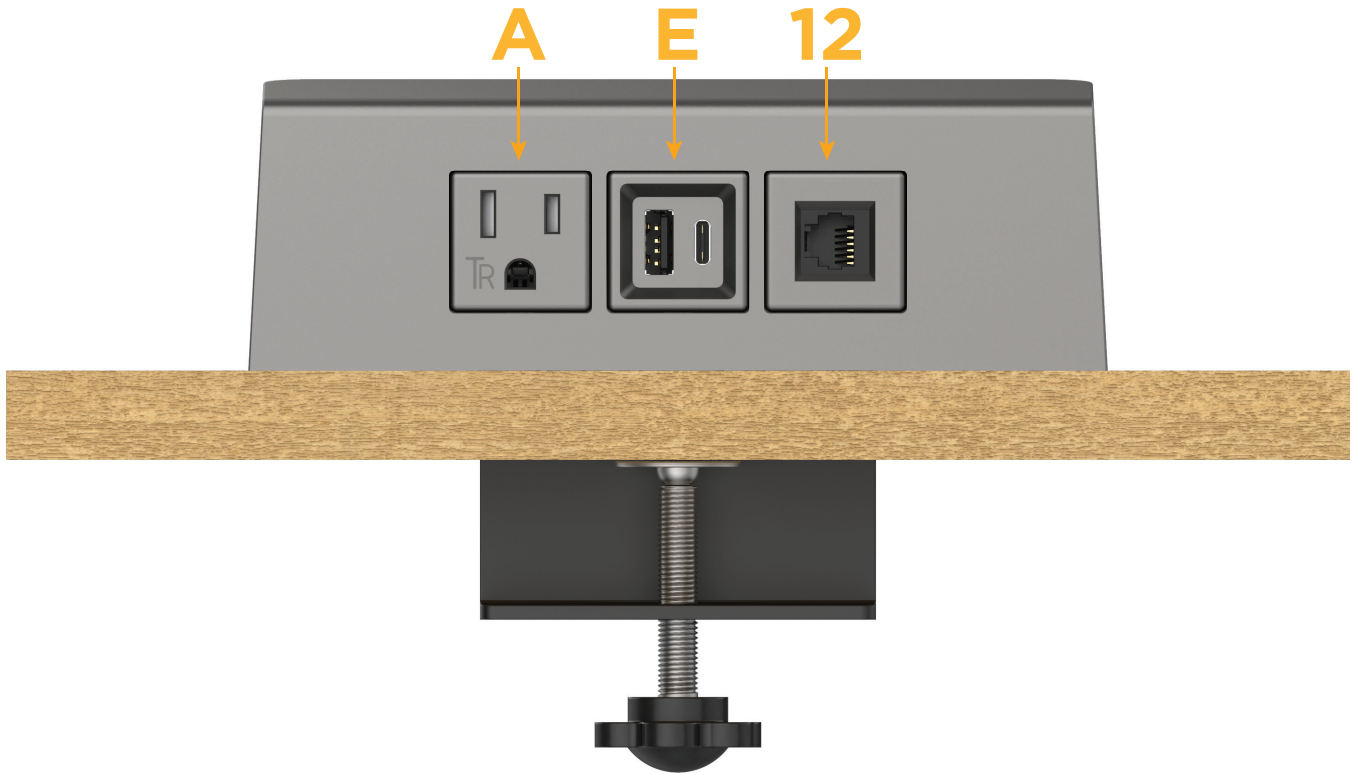

M-POWER-3T

AC POWER & DATA CONNECTIVITY SOLUTION

M-POWER-3TM2-AE12-M2ADH

Distributed by

Mormax Company, Inc. 914-699-0101
8 Westchester Plaza sales@mormax.com
Elmsford, NY 10523 mormax.com

Metro Light & Power's line of power & data solutions features sophisticated design elements combined with ease of installation. Streamlined and compact, our range of desktop power & data hubs advances the state of the industry with their cutting edge look and feel. Our full line of power & data units is available in many finishes and configurations, in addition to a custom color and finish capability for our clients.

Desktop Hub Finish: UNICOLOR™ MAGNESIUM (ABS)

Custom Finishes Available

M-POWER-3TM2-AE12-M2ADH

Features:

Module/Port Options:

- **A** Tamper Resistant AC Receptacle
- **E** USB-A & USB-C (20W)
- **M** Double USB-A (Fast Charging Ports - 18W)
- **H** HDMI
- **6** CAT 6
- **12** RJ 12
- **X** Switched AC
- **Y** 3-Way Switch (Low Voltage)
- **V** USB-C (45W High Speed Charging Port)
- **S** USB-C (25W High Speed Charging Port)
- **R** Switched AC (Rocker Switch)

Plug:

- Supplied with Low Profile Flat 45° Angle 120 VAC Plug
- Optional Standard Straight 120 VAC Plug
- Optional Straight 120 VAC Pass-through Plug

- CLEAN, COMPACT DESIGN
- STREAMLINED
- QUICK, EASY INSTALLATION
- REAR-EXITING CORDS
- PLUG & PLAY
- 6' AC CORD & PLUG (FLAT PLUG STANDARD)
- CUSTOMIZABLE CONFIGURATIONS AND FINISHES
- UL LISTED FOR MOUNTING IN FURNITURE
- 15A