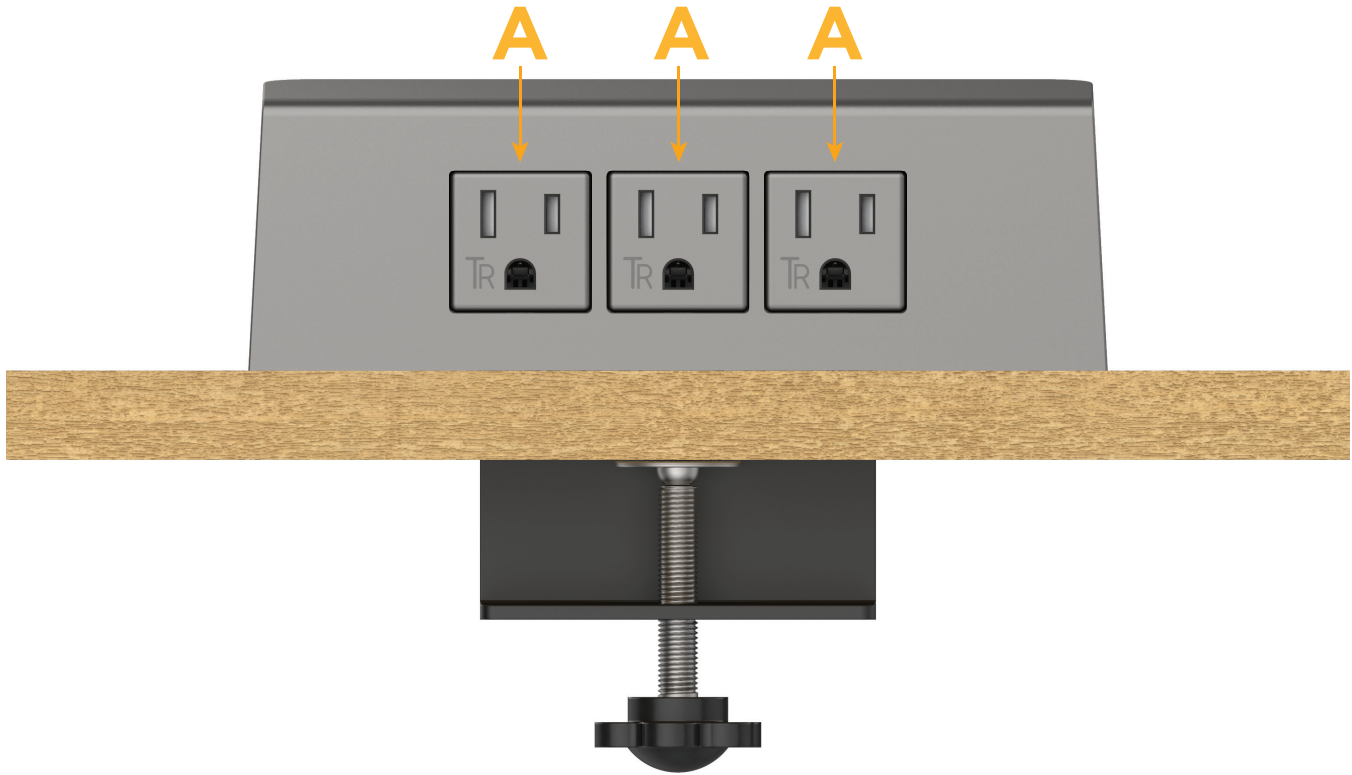

M-POWER-3T

AC POWER & DATA CONNECTIVITY SOLUTION

M-POWER-3TM2-AAA-M2ADH

Distributed by

Mormax Company, Inc. 914-699-0101
8 Westchester Plaza sales@mormax.com
Elmsford, NY 10523 mormax.com

Metro Light & Power's line of power & data solutions features sophisticated design elements combined with ease of installation. Streamlined and compact, our range of desktop power & data hubs advances the state of the industry with their cutting edge look and feel. Our full line of power & data units is available in many finishes and configurations, in addition to a custom color and finish capability for our clients.

Desktop Hub Finish: UNICOLOR™ MAGNESIUM (ABS)

Custom Finishes Available

M-POWER-3TM2-AAA-M2ADH

Features:

Module/Port Options:

- **A** Tamper Resistant AC Receptacle
- **E** USB-A & USB-C (20W)
- **M** Double USB-A (Fast Charging Ports - 18W)
- **H** HDMI
- **6** CAT 6
- **12** RJ 12
- **X** Switched AC
- **Y** 3-Way Switch (Low Voltage)
- **V** USB-C (45W High Speed Charging Port)
- **S** USB-C (25W High Speed Charging Port)
- **R** Switched AC (Rocker Switch)

Plug:

- Supplied with Low Profile Flat 45° Angle 120 VAC Plug
- Optional Standard Straight 120 VAC Plug
- Optional Straight 120 VAC Pass-through Plug

- CLEAN, COMPACT DESIGN
- STREAMLINED
- QUICK, EASY INSTALLATION
- REAR-EXITING CORDS
- PLUG & PLAY
- 6' AC CORD & PLUG (FLAT PLUG STANDARD)
- CUSTOMIZABLE CONFIGURATIONS AND FINISHES
- UL LISTED FOR MOUNTING IN FURNITURE
- 15A