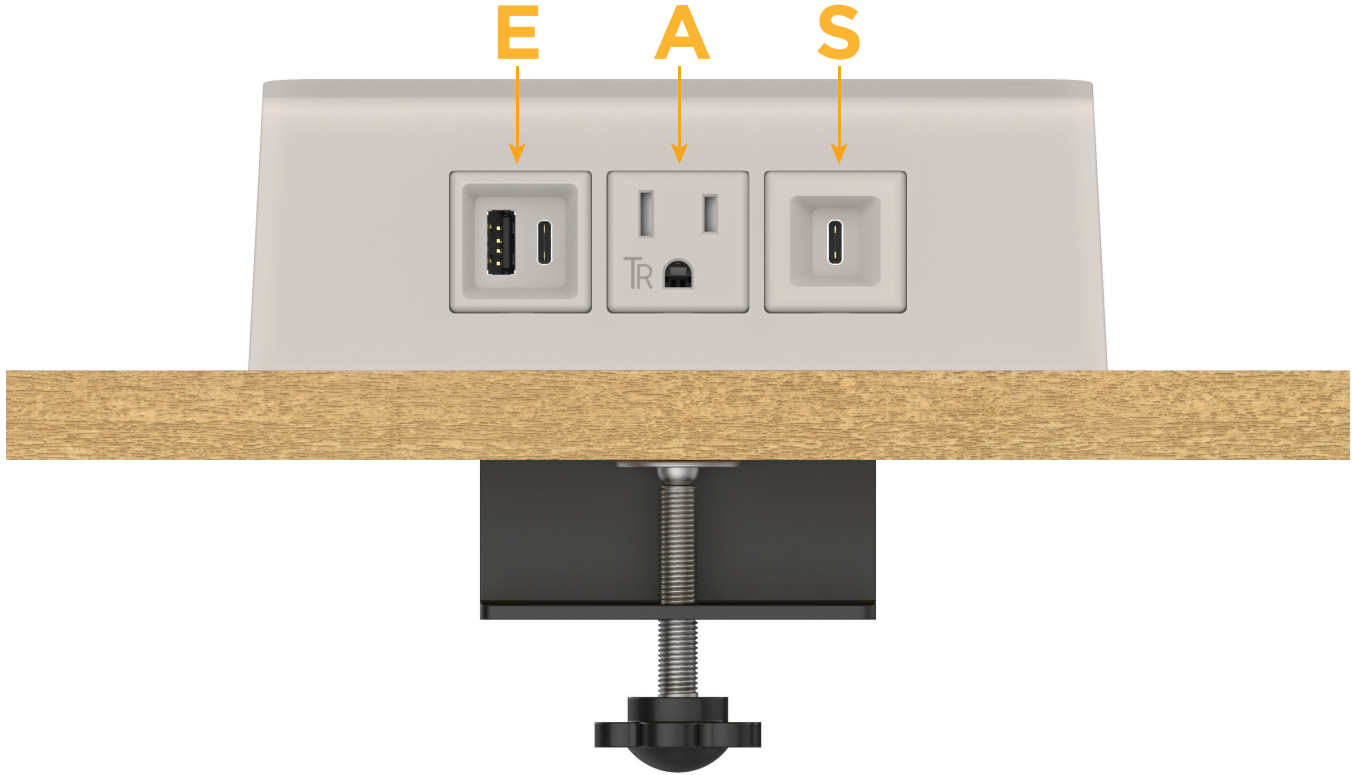

Desktop Hub Finish: **UNICOLOR™ COOL GRAY (ABS)**

Custom Finishes Available

M-POWER-3TGI-EAS-G1ADH

Features:

Module/Port Options:

- A** Tamper Resistant AC Receptacle
- E** USB-A & USB-C (20W)
- M** Double USB-A (Fast Charging Ports - 18W)
- H** HDMI
- 6** CAT 6
- 12** RJ 12
- X** Switched AC
- Y** 3-Way Switch (Low Voltage)
- V** USB-C (45W High Speed Charging Port)
- S** USB-C (25W High Speed Charging Port)
- R** Switched AC (Rocker Switch)

Plug:

- Supplied with Low Profile Flat 45° Angle 120 VAC Plug
- Optional Standard Straight 120 VAC Plug
- Optional Straight 120 VAC Pass-through Plug

- CLEAN, COMPACT DESIGN
- STREAMLINED
- QUICK, EASY INSTALLATION
- REAR-EXITING CORDS
- PLUG & PLAY
- 6' AC CORD & PLUG (FLAT PLUG STANDARD)
- CUSTOMIZABLE CONFIGURATIONS AND FINISHES
- UL LISTED FOR MOUNTING IN FURNITURE
- 15A

- E** USB-A & USB-C (20W)
- A** Tamper Resistant AC Receptacle
- S** USB-C (25W High Speed Charging Port)