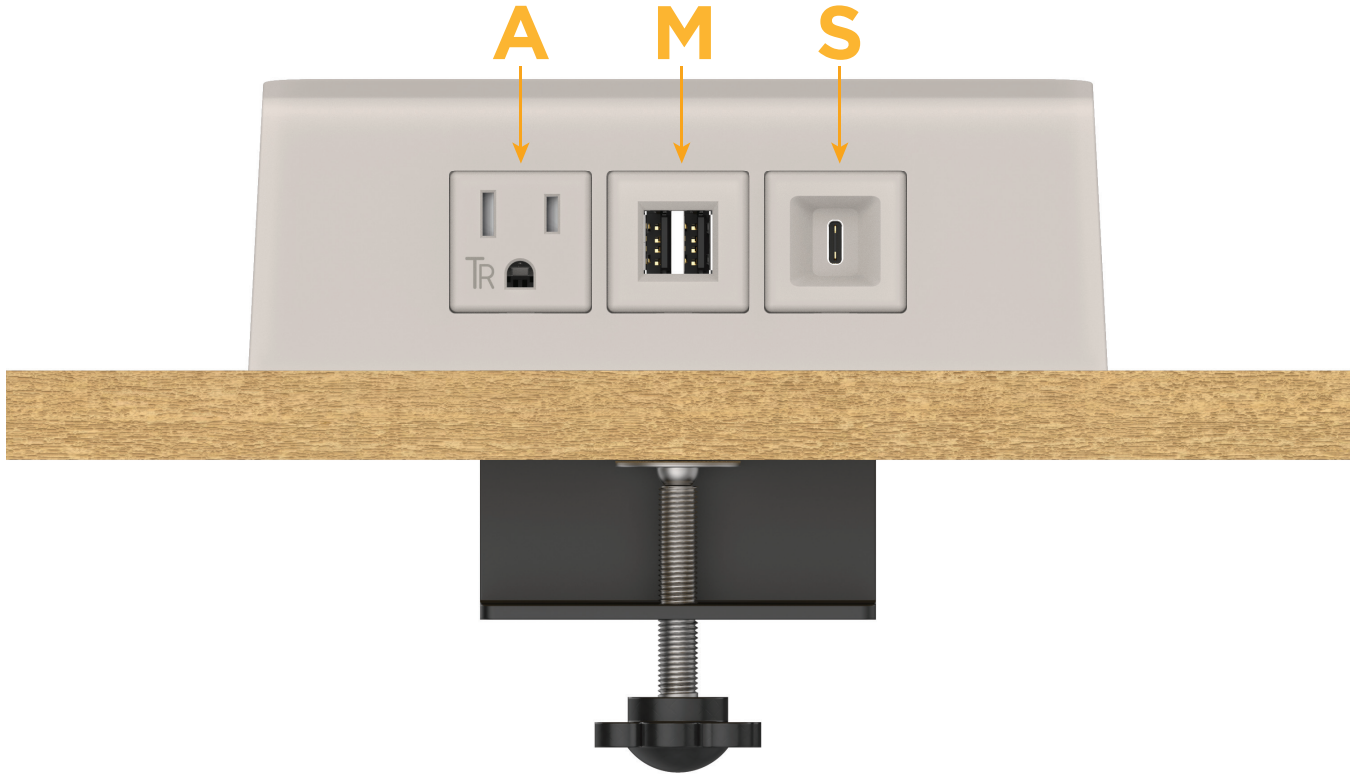

Desktop Hub Finish: **UNICOLOR™ COOL GRAY (ABS)**

Custom Finishes Available

M-POWER-3TG1-AMS-G1ADH

Features:

Module/Port Options:

- A** Tamper Resistant AC Receptacle
- E** USB-A & USB-C (20W)
- M** Double USB-A (Fast Charging Ports - 18W)
- H** HDMI
- 6** CAT 6
- 12** RJ 12
- X** Switched AC
- Y** 3-Way Switch (Low Voltage)
- V** USB-C (45W High Speed Charging Port)
- S** USB-C (25W High Speed Charging Port)
- R** Switched AC (Rocker Switch)

Plug:

- Supplied with Low Profile Flat 45° Angle 120 VAC Plug
- Optional Standard Straight 120 VAC Plug
- Optional Straight 120 VAC Pass-through Plug

- CLEAN, COMPACT DESIGN
- STREAMLINED
- QUICK, EASY INSTALLATION
- REAR-EXITING CORDS
- PLUG & PLAY
- 6' AC CORD & PLUG (FLAT PLUG STANDARD)
- CUSTOMIZABLE CONFIGURATIONS AND FINISHES
- UL LISTED FOR MOUNTING IN FURNITURE
- 15A

- A** Tamper Resistant AC Receptacle
- M** Double USB-A (Fast Charging Ports - 18W)
- S** USB-C (25W High Speed Charging Port)