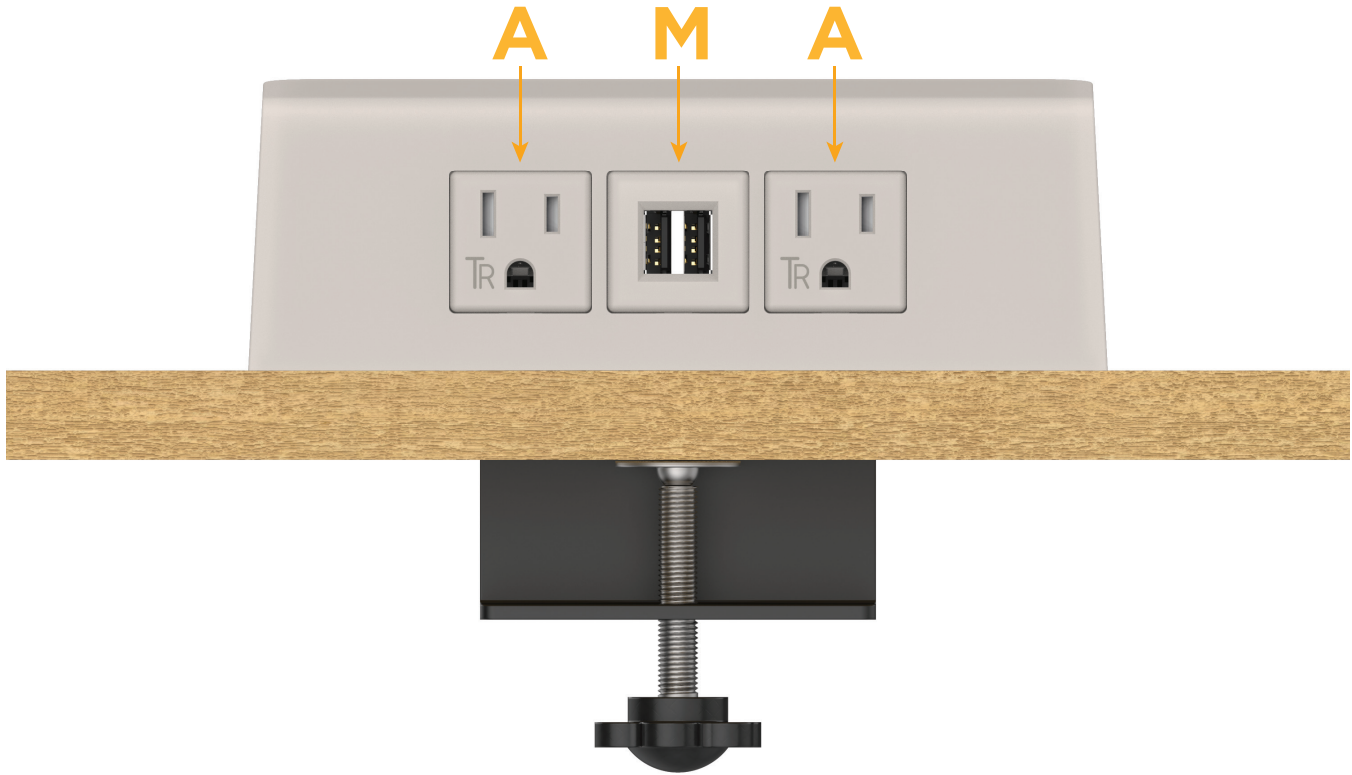

Desktop Hub Finish: **UNICOLOR™ COOL GRAY (ABS)**

Custom Finishes Available

M-POWER-3TG1-AMA-G1ADH

Features:

Module/Port Options:

- A** Tamper Resistant AC Receptacle
- E** USB-A & USB-C (20W)
- M** Double USB-A (Fast Charging Ports - 18W)
- H** HDMI
- 6** CAT 6
- 12** RJ 12
- X** Switched AC
- Y** 3-Way Switch (Low Voltage)
- V** USB-C (45W High Speed Charging Port)
- S** USB-C (25W High Speed Charging Port)
- R** Switched AC (Rocker Switch)

Plug:

- Supplied with Low Profile Flat 45° Angle 120 VAC Plug
- Optional Standard Straight 120 VAC Plug
- Optional Straight 120 VAC Pass-through Plug

- CLEAN, COMPACT DESIGN
- STREAMLINED
- QUICK, EASY INSTALLATION
- REAR-EXITING CORDS
- PLUG & PLAY
- 6' AC CORD & PLUG (FLAT PLUG STANDARD)
- CUSTOMIZABLE CONFIGURATIONS AND FINISHES
- UL LISTED FOR MOUNTING IN FURNITURE
- 15A

- A** Tamper Resistant AC Receptacle
- M** Double USB-A (Fast Charging Ports - 18W)