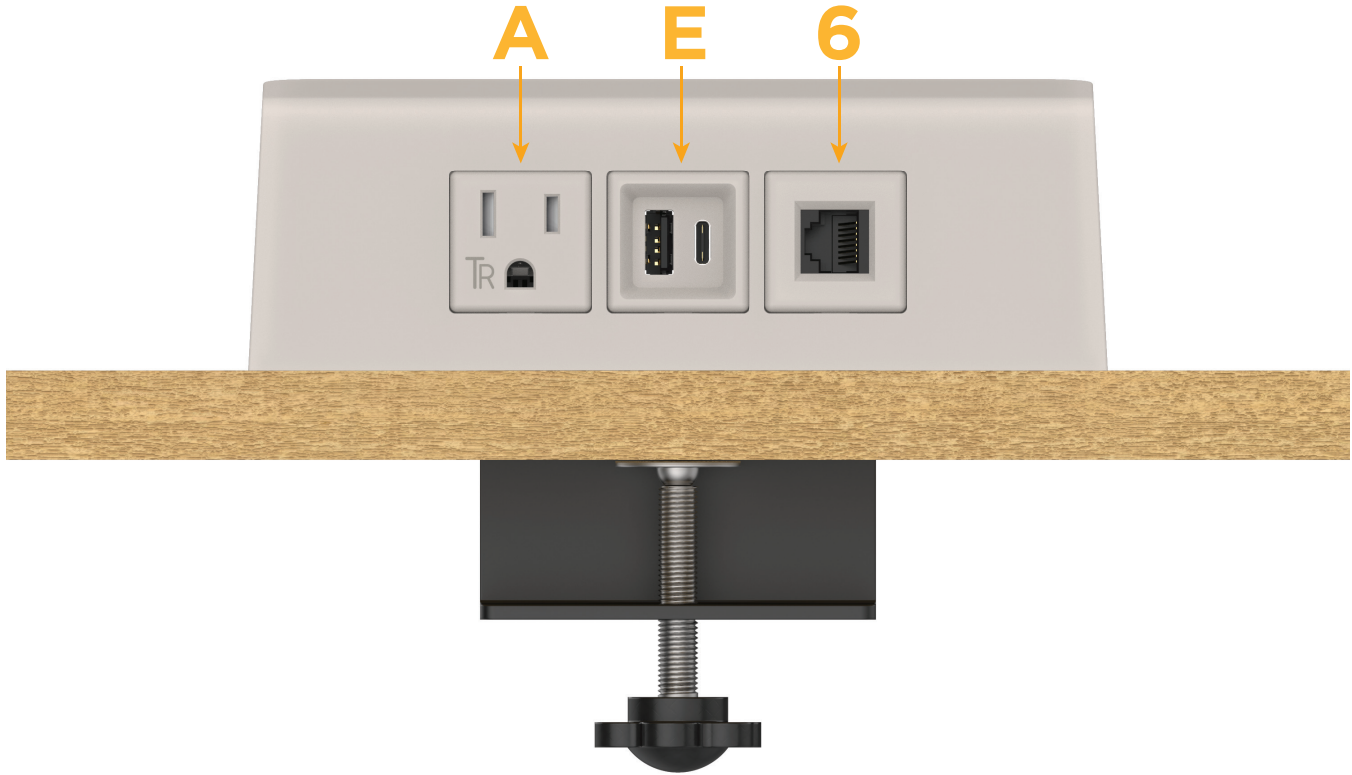

M-POWER-3T

AC POWER & DATA CONNECTIVITY SOLUTION

M-POWER-3TG1-AE6-G1ADH

Distributed by

Mormax Company, Inc. 914-699-0101
8 Westchester Plaza sales@mormax.com
Elmsford, NY 10523 mormax.com

Metro Light & Power's line of power & data solutions features sophisticated design elements combined with ease of installation. Streamlined and compact, our range of desktop power & data hubs advances the state of the industry with their cutting edge look and feel. Our full line of power & data units is available in many finishes and configurations, in addition to a custom color and finish capability for our clients.

Desktop Hub Finish: **UNICOLOR™ COOL GRAY (ABS)**

Custom Finishes Available

M-POWER-3TG1-AE6-G1ADH

Features:

Module/Port Options:

- **A** Tamper Resistant AC Receptacle
- **E** USB-A & USB-C (20W)
- **M** Double USB-A (Fast Charging Ports - 18W)
- **H** HDMI
- **6** CAT 6
- **12** RJ 12
- **X** Switched AC
- **Y** 3-Way Switch (Low Voltage)
- **V** USB-C (45W High Speed Charging Port)
- **S** USB-C (25W High Speed Charging Port)
- **R** Switched AC (Rocker Switch)

Plug:

- Supplied with Low Profile Flat 45° Angle 120 VAC Plug
- Optional Standard Straight 120 VAC Plug
- Optional Straight 120 VAC Pass-through Plug

- CLEAN, COMPACT DESIGN
- STREAMLINED
- QUICK, EASY INSTALLATION
- REAR-EXITING CORDS
- PLUG & PLAY
- 6' AC CORD & PLUG (FLAT PLUG STANDARD)
- CUSTOMIZABLE CONFIGURATIONS AND FINISHES
- UL LISTED FOR MOUNTING IN FURNITURE
- 15A