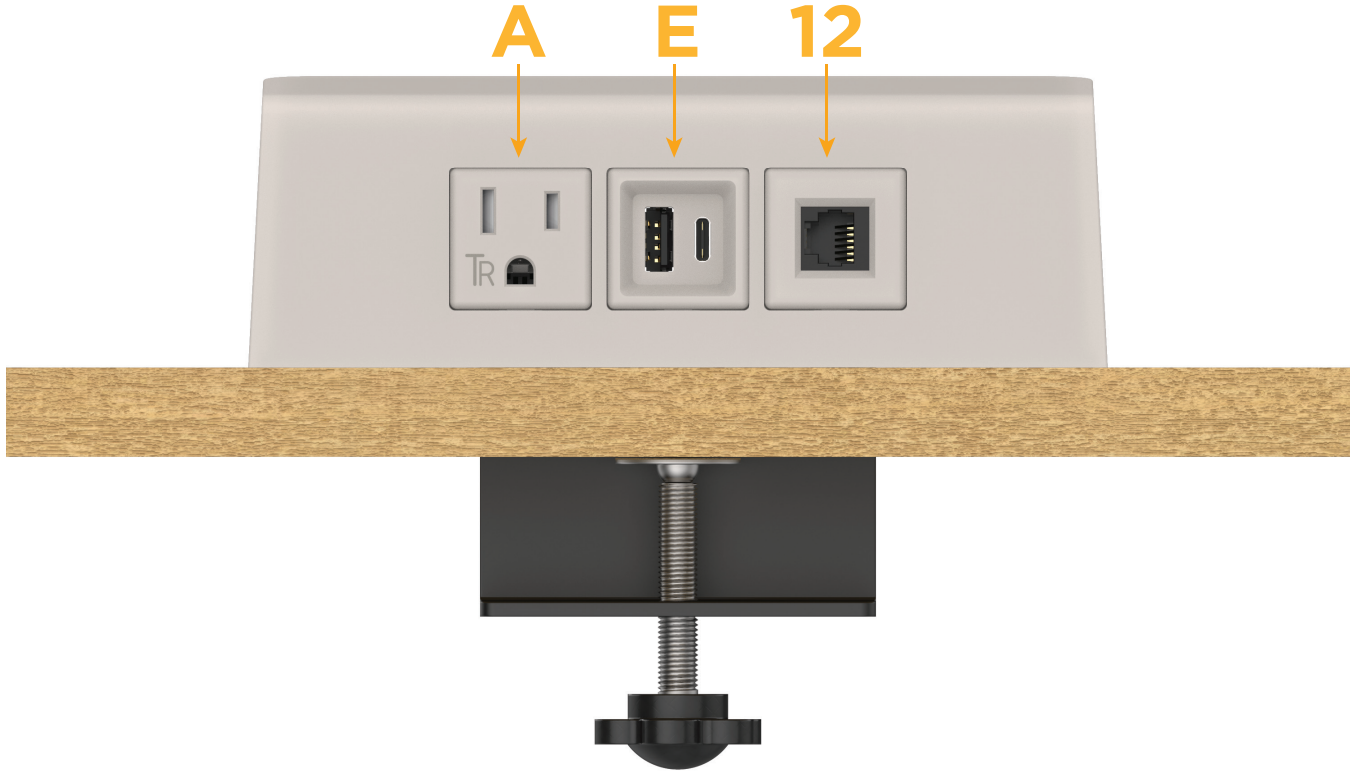

M-POWER-3T

AC POWER & DATA CONNECTIVITY SOLUTION

M-POWER-3TG1-AE12-G1ADH

Distributed by

Mormax Company, Inc. 914-699-0101
8 Westchester Plaza sales@mormax.com
Elmsford, NY 10523 mormax.com

Metro Light & Power's line of power & data solutions features sophisticated design elements combined with ease of installation. Streamlined and compact, our range of desktop power & data hubs advances the state of the industry with their cutting edge look and feel. Our full line of power & data units is available in many finishes and configurations, in addition to a custom color and finish capability for our clients.

Desktop Hub Finish: **UNICOLOR™ COOL GRAY (ABS)**

Custom Finishes Available

M-POWER-3TG1-AE12-G1ADH

Features:

Module/Port Options:

- **A** Tamper Resistant AC Receptacle
- **E** USB-A & USB-C (20W)
- **M** Double USB-A (Fast Charging Ports - 18W)
- **H** HDMI
- **6** CAT 6
- **12** RJ 12
- **X** Switched AC
- **Y** 3-Way Switch (Low Voltage)
- **V** USB-C (45W High Speed Charging Port)
- **S** USB-C (25W High Speed Charging Port)
- **R** Switched AC (Rocker Switch)

Plug:

- Supplied with Low Profile Flat 45° Angle 120 VAC Plug
- Optional Standard Straight 120 VAC Plug
- Optional Straight 120 VAC Pass-through Plug

- CLEAN, COMPACT DESIGN
- STREAMLINED
- QUICK, EASY INSTALLATION
- REAR-EXITING CORDS
- PLUG & PLAY
- 6' AC CORD & PLUG (FLAT PLUG STANDARD)
- CUSTOMIZABLE CONFIGURATIONS AND FINISHES
- UL LISTED FOR MOUNTING IN FURNITURE
- 15A