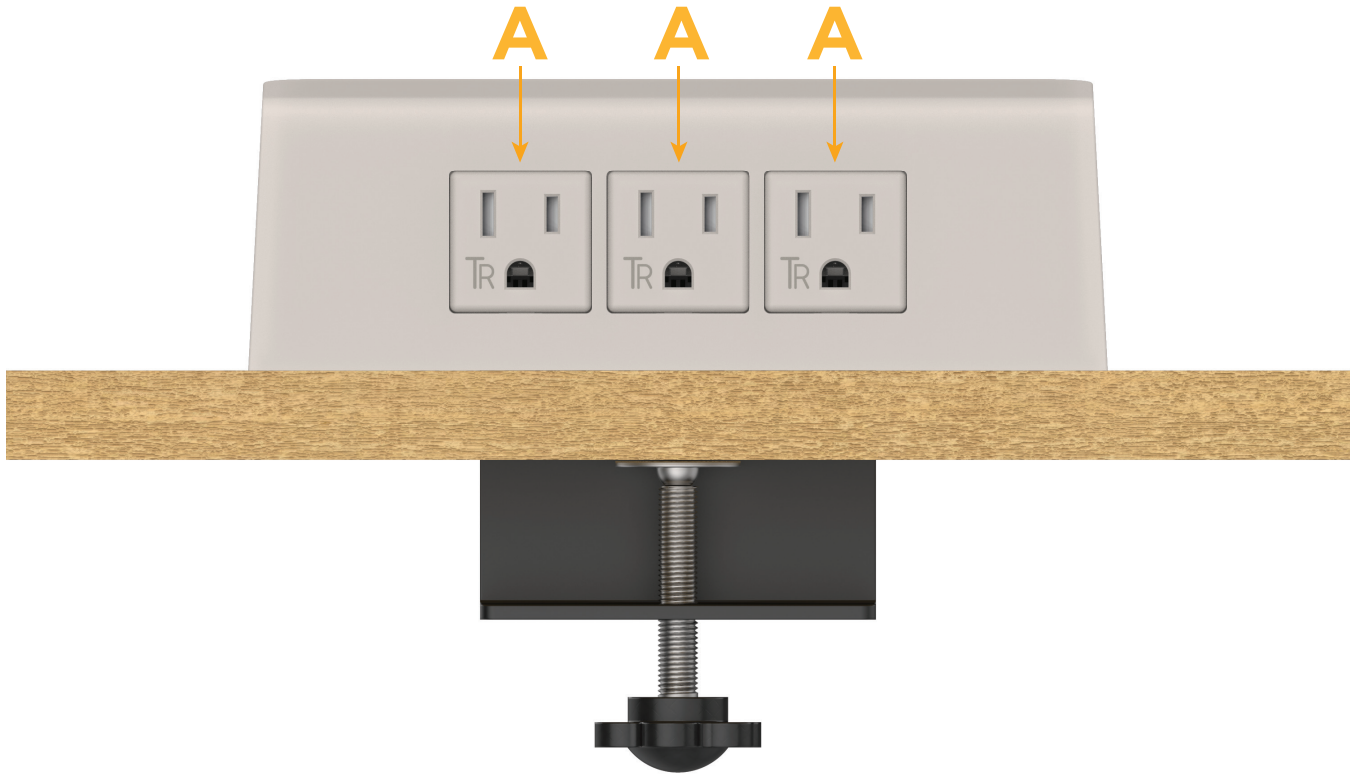

Desktop Hub Finish: **UNICOLOR™ COOL GRAY (ABS)**

Custom Finishes Available

M-POWER-3TG1-AAA-G1ADH

Features:

Module/Port Options:

- A** Tamper Resistant AC Receptacle
- E** USB-A & USB-C (20W)
- M** Double USB-A (Fast Charging Ports - 18W)
- H** HDMI
- 6** CAT 6
- 12** RJ 12
- X** Switched AC
- Y** 3-Way Switch (Low Voltage)
- V** USB-C (45W High Speed Charging Port)
- S** USB-C (25W High Speed Charging Port)
- R** Switched AC (Rocker Switch)

Plug:

- Supplied with Low Profile Flat 45° Angle 120 VAC Plug
- Optional Standard Straight 120 VAC Plug
- Optional Straight 120 VAC Pass-through Plug

- CLEAN, COMPACT DESIGN
- STREAMLINED
- QUICK, EASY INSTALLATION
- REAR-EXITING CORDS
- PLUG & PLAY
- 6' AC CORD & PLUG (FLAT PLUG STANDARD)
- CUSTOMIZABLE CONFIGURATIONS AND FINISHES
- UL LISTED FOR MOUNTING IN FURNITURE
- 15A

- A Tamper Resistant AC Receptacle