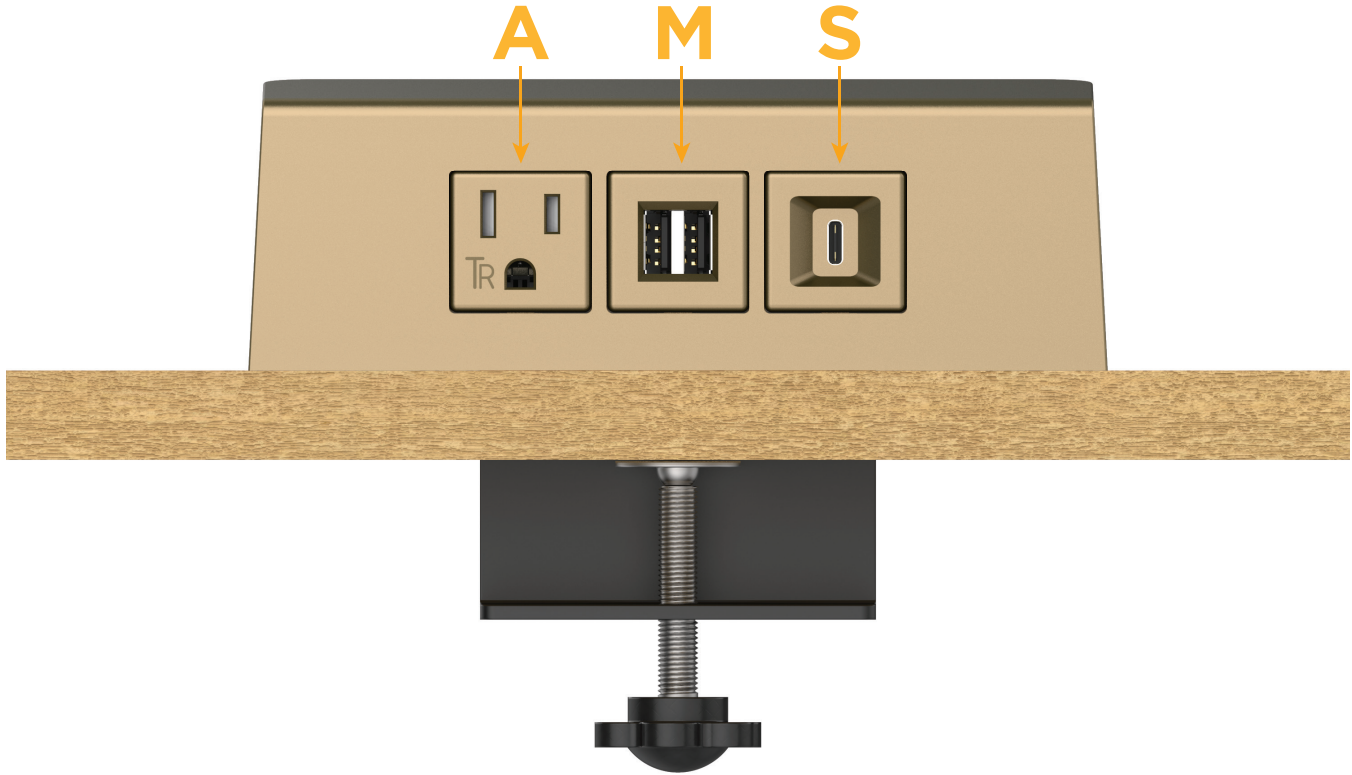

Desktop Hub Finish: **UNICOLOR™ BRONZE (ABS)**

Custom Finishes Available

M-POWER-3TBZ2-AMS-BZ2ADH

Features:

Module/Port Options:

- A** Tamper Resistant AC Receptacle
- E** USB-A & USB-C (20W)
- M** Double USB-A (Fast Charging Ports - 18W)
- H** HDMI
- 6** CAT 6
- 12** RJ 12
- X** Switched AC
- Y** 3-Way Switch (Low Voltage)
- V** USB-C (45W High Speed Charging Port)
- S** USB-C (25W High Speed Charging Port)
- R** Switched AC (Rocker Switch)

Plug:

- Supplied with Low Profile Flat 45° Angle 120 VAC Plug
- Optional Standard Straight 120 VAC Plug
- Optional Straight 120 VAC Pass-through Plug

- CLEAN, COMPACT DESIGN
- STREAMLINED
- QUICK, EASY INSTALLATION
- REAR-EXITING CORDS
- PLUG & PLAY
- 6' AC CORD & PLUG (FLAT PLUG STANDARD)
- CUSTOMIZABLE CONFIGURATIONS AND FINISHES
- UL LISTED FOR MOUNTING IN FURNITURE
- 15A

- A** Tamper Resistant AC Receptacle
- M** Double USB-A (Fast Charging Ports - 18W)
- S** USB-C (25W High Speed Charging Port)