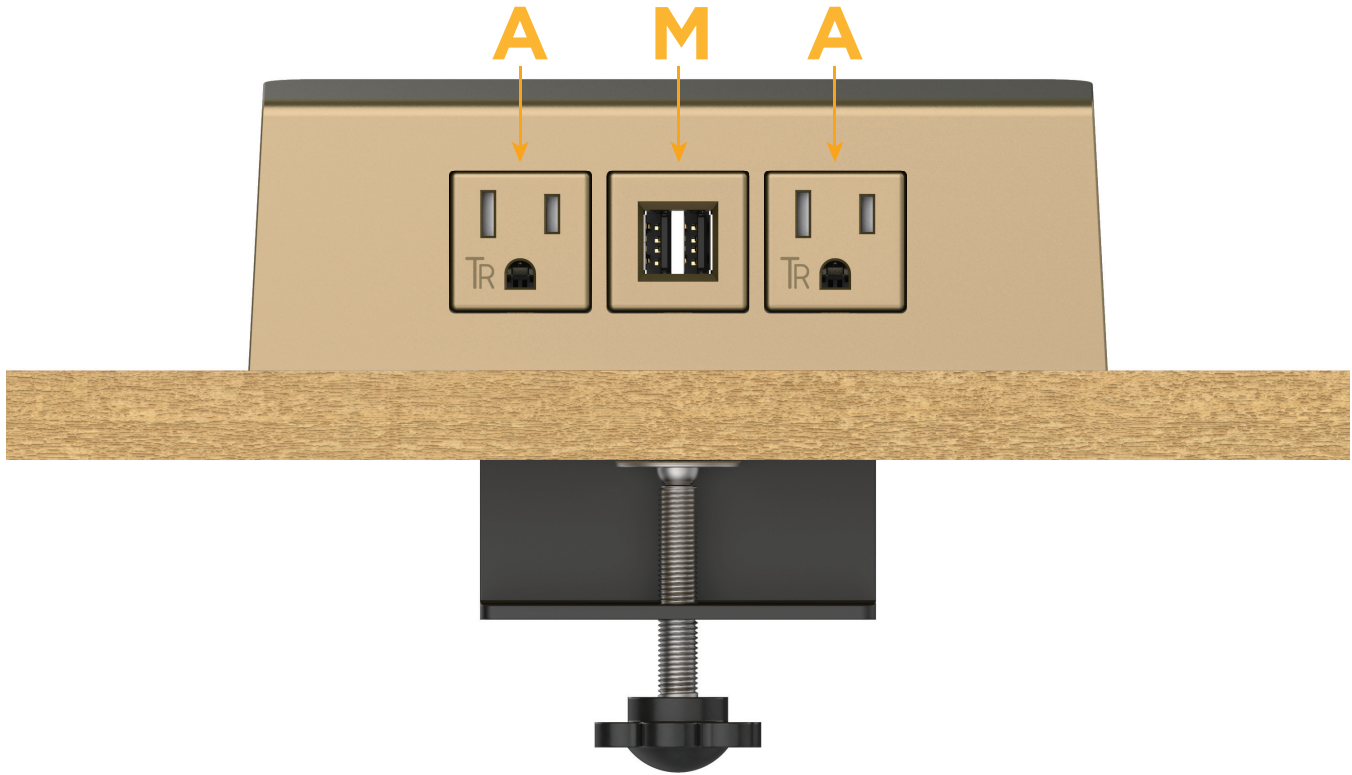

Desktop Hub Finish: **UNICOLOR™ BRONZE (ABS)**

Custom Finishes Available

M-POWER-3TBZ2-AMA-BZ2ADH

Features:

Module/Port Options:

- A** Tamper Resistant AC Receptacle
- E** USB-A & USB-C (20W)
- M** Double USB-A (Fast Charging Ports - 18W)
- H** HDMI
- 6** CAT 6
- 12** RJ 12
- X** Switched AC
- Y** 3-Way Switch (Low Voltage)
- V** USB-C (45W High Speed Charging Port)
- S** USB-C (25W High Speed Charging Port)
- R** Switched AC (Rocker Switch)

Plug:

- Supplied with Low Profile Flat 45° Angle 120 VAC Plug
- Optional Standard Straight 120 VAC Plug
- Optional Straight 120 VAC Pass-through Plug

- CLEAN, COMPACT DESIGN
- STREAMLINED
- QUICK, EASY INSTALLATION
- REAR-EXITING CORDS
- PLUG & PLAY
- 6' AC CORD & PLUG (FLAT PLUG STANDARD)
- CUSTOMIZABLE CONFIGURATIONS AND FINISHES
- UL LISTED FOR MOUNTING IN FURNITURE
- 15A

- A Tamper Resistant AC Receptacle
- M Double USB-A (Fast Charging Ports - 18W)