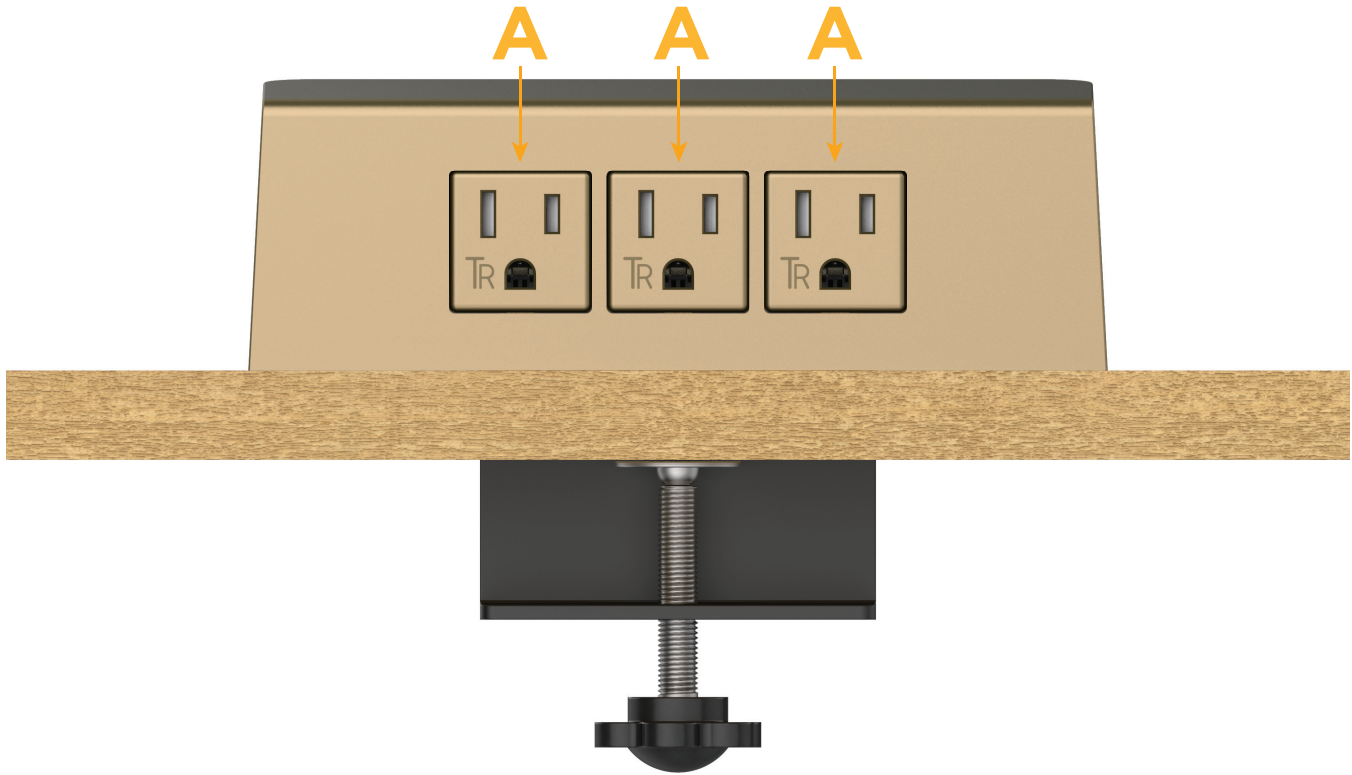

Desktop Hub Finish: UNICOLOR™ BRONZE (ABS)

Custom Finishes Available

M-POWER-3TBZ2-AAA-BZ2ADH

Features:

Module/Port Options:

- A** Tamper Resistant AC Receptacle
- E** USB-A & USB-C (20W)
- M** Double USB-A (Fast Charging Ports - 18W)
- H** HDMI
- 6** CAT 6
- 12** RJ 12
- X** Switched AC
- Y** 3-Way Switch (Low Voltage)
- V** USB-C (45W High Speed Charging Port)
- S** USB-C (25W High Speed Charging Port)
- R** Switched AC (Rocker Switch)

Plug:

- Supplied with Low Profile Flat 45° Angle 120 VAC Plug
- Optional Standard Straight 120 VAC Plug
- Optional Straight 120 VAC Pass-through Plug

- CLEAN, COMPACT DESIGN
- STREAMLINED
- QUICK, EASY INSTALLATION
- REAR-EXITING CORDS
- PLUG & PLAY
- 6' AC CORD & PLUG (FLAT PLUG STANDARD)
- CUSTOMIZABLE CONFIGURATIONS AND FINISHES
- UL LISTED FOR MOUNTING IN FURNITURE
- 15A

- A Tamper Resistant AC Receptacle