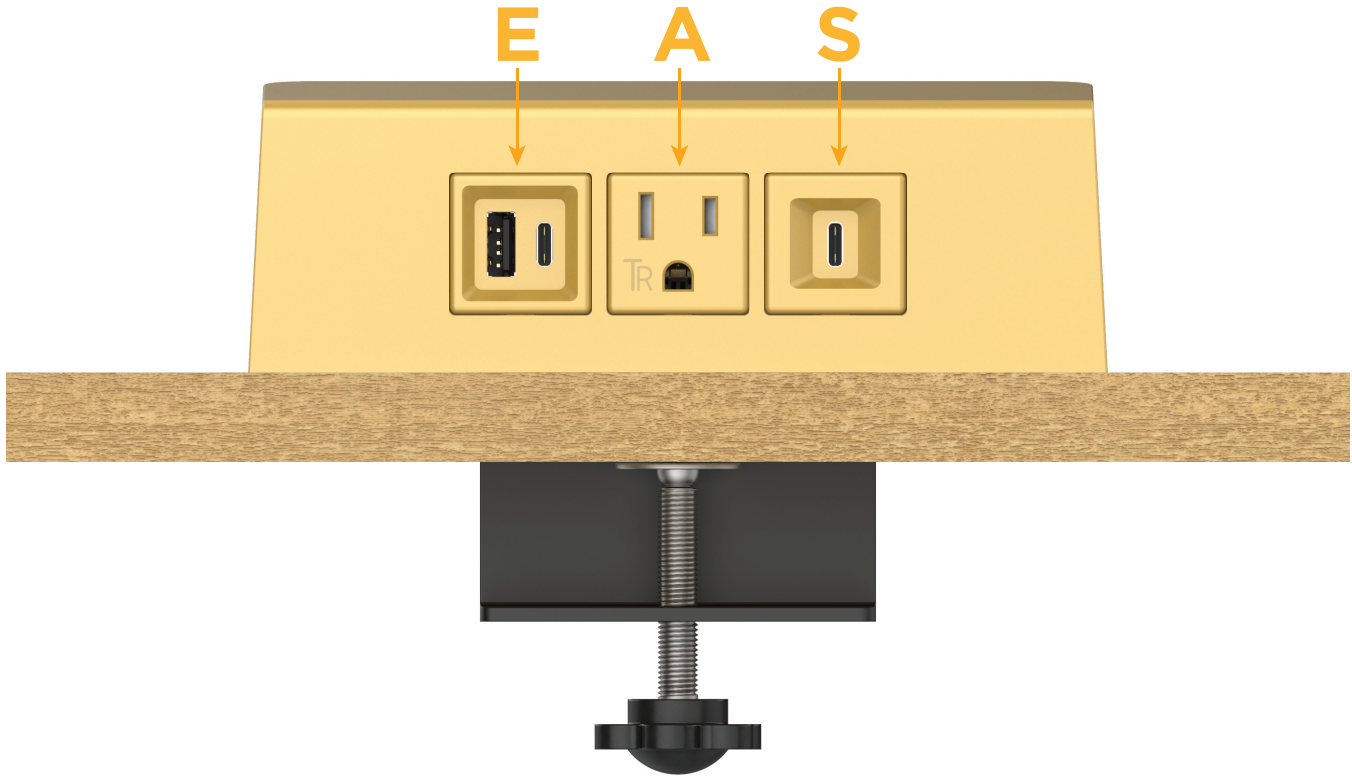

Desktop Hub Finish: **UNICOLOR™ BRASS (ABS)**

Custom Finishes Available

M-POWER-3TBR2-EAS-BR2ADH

Features:

Module/Port Options:

- A** Tamper Resistant AC Receptacle
- E** USB-A & USB-C (20W)
- M** Double USB-A (Fast Charging Ports - 18W)
- H** HDMI
- 6** CAT 6
- 12** RJ 12
- X** Switched AC
- Y** 3-Way Switch (Low Voltage)
- V** USB-C (45W High Speed Charging Port)
- S** USB-C (25W High Speed Charging Port)
- R** Switched AC (Rocker Switch)

Plug:

- Supplied with Low Profile Flat 45° Angle 120 VAC Plug
- Optional Standard Straight 120 VAC Plug
- Optional Straight 120 VAC Pass-through Plug

- CLEAN, COMPACT DESIGN
- STREAMLINED
- QUICK, EASY INSTALLATION
- REAR-EXITING CORDS
- PLUG & PLAY
- 6' AC CORD & PLUG (FLAT PLUG STANDARD)
- CUSTOMIZABLE CONFIGURATIONS AND FINISHES
- UL LISTED FOR MOUNTING IN FURNITURE
- 15A

- E** USB-A & USB-C (20W)
- A** Tamper Resistant AC Receptacle
- S** USB-C (25W High Speed Charging Port)