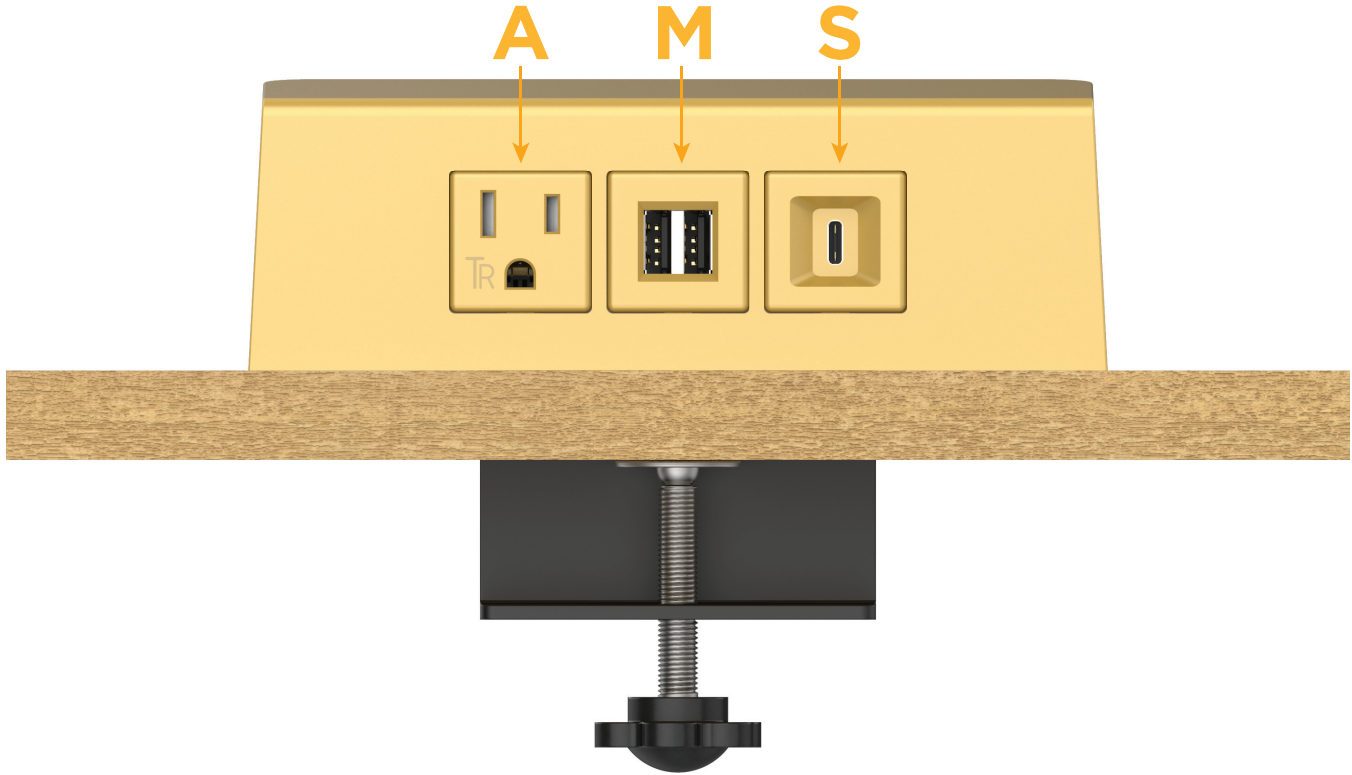

M-POWER-3T

AC POWER & DATA CONNECTIVITY SOLUTION

M-POWER-3TBR2-AMS-BR2ADH

Distributed by

Mormax Company, Inc. 914-699-0101

8 Westchester Plaza

sales@mormax.com

Elmsford, NY 10523

mormax.com

Metro Light & Power's line of power & data solutions features sophisticated design elements combined with ease of installation. Streamlined and compact, our range of desktop power & data hubs advances the state of the industry with their cutting edge look and feel. Our full line of power & data units is available in many finishes and configurations, in addition to a custom color and finish capability for our clients.

Desktop Hub Finish: **UNICOLOR™ BRASS (ABS)**

Custom Finishes Available

M-POWER-3TBR2-AMS-BR2ADH

Features:

Module/Port Options:

- **A** Tamper Resistant AC Receptacle
- **E** USB-A & USB-C (20W)
- **M** Double USB-A (Fast Charging Ports - 18W)
- **H** HDMI
- **6** CAT 6
- **12** RJ 12
- **X** Switched AC
- **Y** 3-Way Switch (Low Voltage)
- **V** USB-C (45W High Speed Charging Port)
- **S** USB-C (25W High Speed Charging Port)
- **R** Switched AC (Rocker Switch)

Plug:

- Supplied with Low Profile Flat 45° Angle 120 VAC Plug
- Optional Standard Straight 120 VAC Plug
- Optional Straight 120 VAC Pass-through Plug

- CLEAN, COMPACT DESIGN
- STREAMLINED
- QUICK, EASY INSTALLATION
- REAR-EXITING CORDS
- PLUG & PLAY
- 6' AC CORD & PLUG (FLAT PLUG STANDARD)
- CUSTOMIZABLE CONFIGURATIONS AND FINISHES
- UL LISTED FOR MOUNTING IN FURNITURE
- 15A