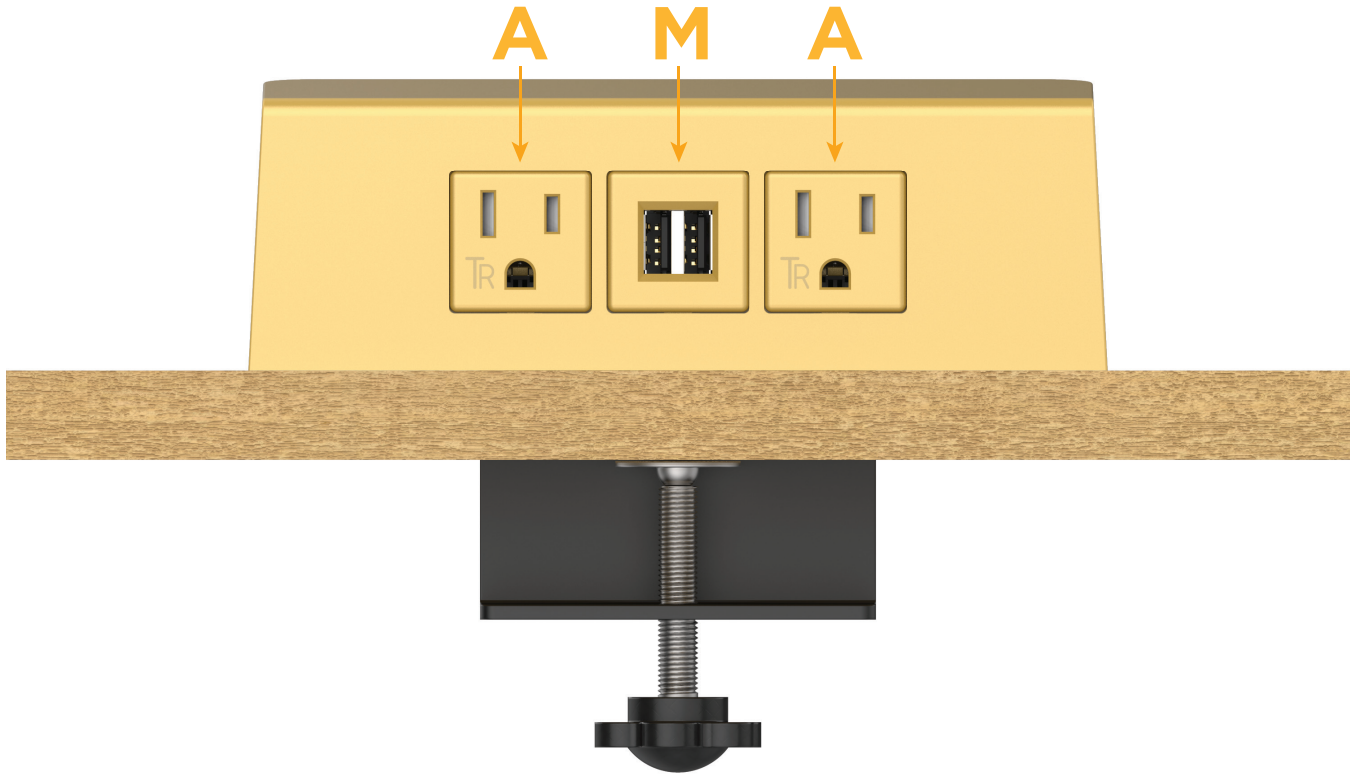

M-POWER-3T

AC POWER & DATA CONNECTIVITY SOLUTION

M-POWER-3TBR2-AMA-BR2ADH

Distributed by

Mormax Company, Inc. 914-699-0101
8 Westchester Plaza sales@mormax.com
Elmsford, NY 10523 mormax.com

Metro Light & Power's line of power & data solutions features sophisticated design elements combined with ease of installation. Streamlined and compact, our range of desktop power & data hubs advances the state of the industry with their cutting edge look and feel. Our full line of power & data units is available in many finishes and configurations, in addition to a custom color and finish capability for our clients.

Desktop Hub Finish: UNICOLOR™ BRASS (ABS)

Custom Finishes Available

M-POWER-3TBR2-AMA-BR2ADH

Features:

Module/Port Options:

- **A** Tamper Resistant AC Receptacle
- **E** USB-A & USB-C (20W)
- **M** Double USB-A (Fast Charging Ports - 18W)
- **H** HDMI
- **6** CAT 6
- **12** RJ 12
- **X** Switched AC
- **Y** 3-Way Switch (Low Voltage)
- **V** USB-C (45W High Speed Charging Port)
- **S** USB-C (25W High Speed Charging Port)
- **R** Switched AC (Rocker Switch)

Plug:

- Supplied with Low Profile Flat 45° Angle 120 VAC Plug
- Optional Standard Straight 120 VAC Plug
- Optional Straight 120 VAC Pass-through Plug

- CLEAN, COMPACT DESIGN
- STREAMLINED
- QUICK, EASY INSTALLATION
- REAR-EXITING CORDS
- PLUG & PLAY
- 6' AC CORD & PLUG (FLAT PLUG STANDARD)
- CUSTOMIZABLE CONFIGURATIONS AND FINISHES
- UL LISTED FOR MOUNTING IN FURNITURE
- 15A