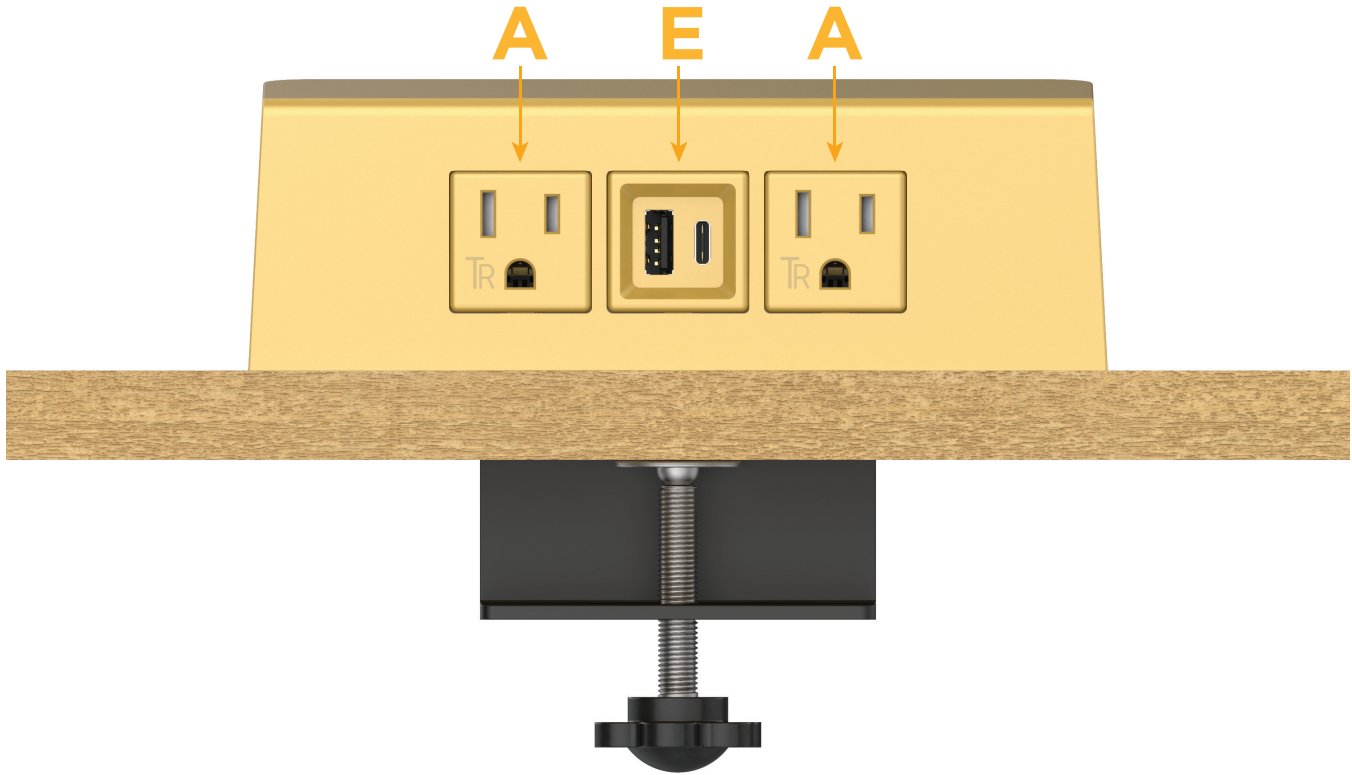

M-POWER-3T

AC POWER & DATA CONNECTIVITY SOLUTION

M-POWER-3TBR2-AEA-BR2ADH

Distributed by

Mormax Company, Inc. 914-699-0101

8 Westchester Plaza sales@mormax.com

Elmsford, NY 10523 mormax.com

Metro Light & Power's line of power & data solutions features sophisticated design elements combined with ease of installation. Streamlined and compact, our range of desktop power & data hubs advances the state of the industry with their cutting edge look and feel. Our full line of power & data units is available in many finishes and configurations, in addition to a custom color and finish capability for our clients.

Desktop Hub Finish: **UNICOLOR™ BRASS (ABS)**

Custom Finishes Available

M-POWER-3TBR2-AEA-BR2ADH

Features:

Module/Port Options:

- **A** Tamper Resistant AC Receptacle
- **E** USB-A & USB-C (20W)
- **M** Double USB-A (Fast Charging Ports - 18W)
- **H** HDMI
- **6** CAT 6
- **12** RJ 12
- **X** Switched AC
- **Y** 3-Way Switch (Low Voltage)
- **V** USB-C (45W High Speed Charging Port)
- **S** USB-C (25W High Speed Charging Port)
- **R** Switched AC (Rocker Switch)

Plug:

- Supplied with Low Profile Flat 45° Angle 120 VAC Plug
- Optional Standard Straight 120 VAC Plug
- Optional Straight 120 VAC Pass-through Plug

- CLEAN, COMPACT DESIGN
- STREAMLINED
- QUICK, EASY INSTALLATION
- REAR-EXITING CORDS
- PLUG & PLAY
- 6' AC CORD & PLUG (FLAT PLUG STANDARD)
- CUSTOMIZABLE CONFIGURATIONS AND FINISHES
- UL LISTED FOR MOUNTING IN FURNITURE
- 15A