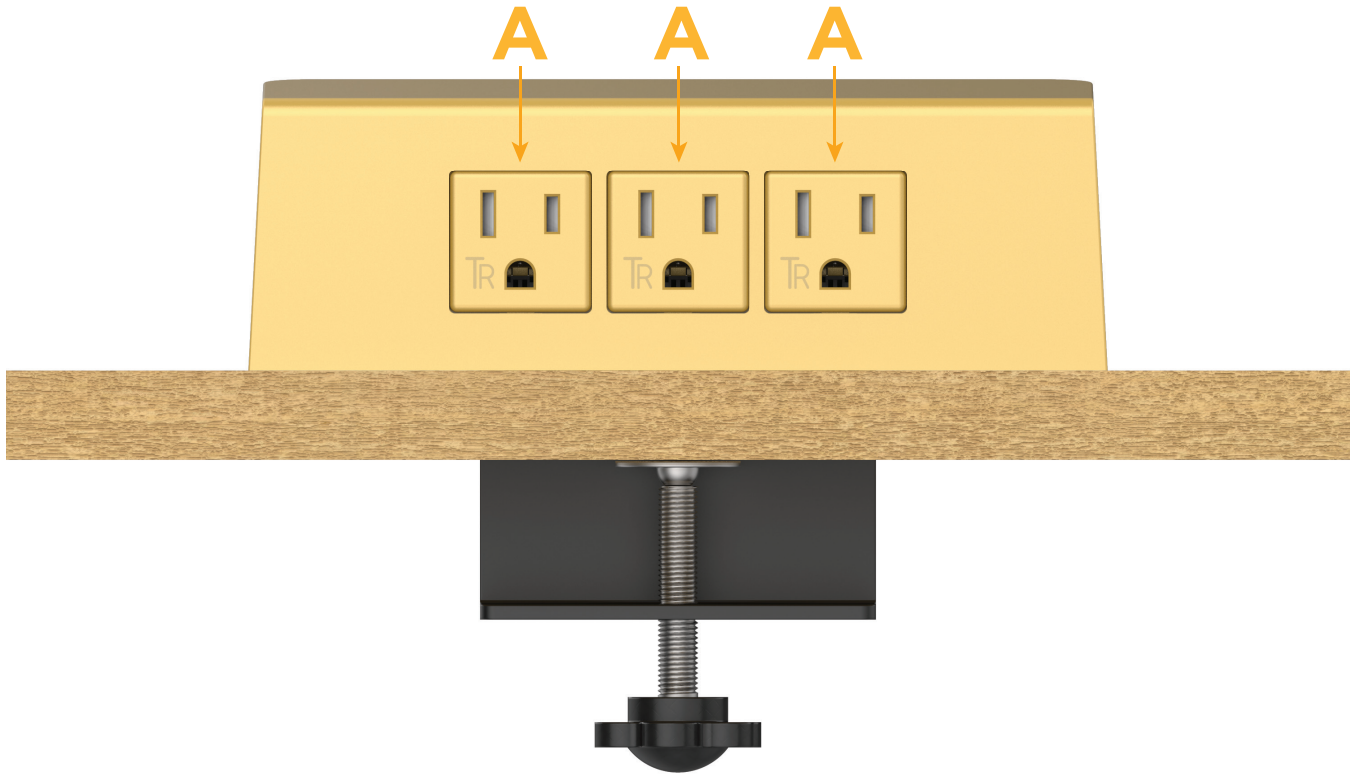

Desktop Hub Finish: UNICOLOR™ BRASS (ABS)

Custom Finishes Available

M-POWER-3TBR2-AAA-BR2ADH

Features:

Module/Port Options:

- A** Tamper Resistant AC Receptacle
- E** USB-A & USB-C (20W)
- M** Double USB-A (Fast Charging Ports - 18W)
- H** HDMI
- 6** CAT 6
- 12** RJ 12
- X** Switched AC
- Y** 3-Way Switch (Low Voltage)
- V** USB-C (45W High Speed Charging Port)
- S** USB-C (25W High Speed Charging Port)
- R** Switched AC (Rocker Switch)

Plug:

- Supplied with Low Profile Flat 45° Angle 120 VAC Plug
- Optional Standard Straight 120 VAC Plug
- Optional Straight 120 VAC Pass-through Plug

- CLEAN, COMPACT DESIGN
- STREAMLINED
- QUICK, EASY INSTALLATION
- REAR-EXITING CORDS
- PLUG & PLAY
- 6' AC CORD & PLUG (FLAT PLUG STANDARD)
- CUSTOMIZABLE CONFIGURATIONS AND FINISHES
- UL LISTED FOR MOUNTING IN FURNITURE
- 15A

- A Tamper Resistant AC Receptacle