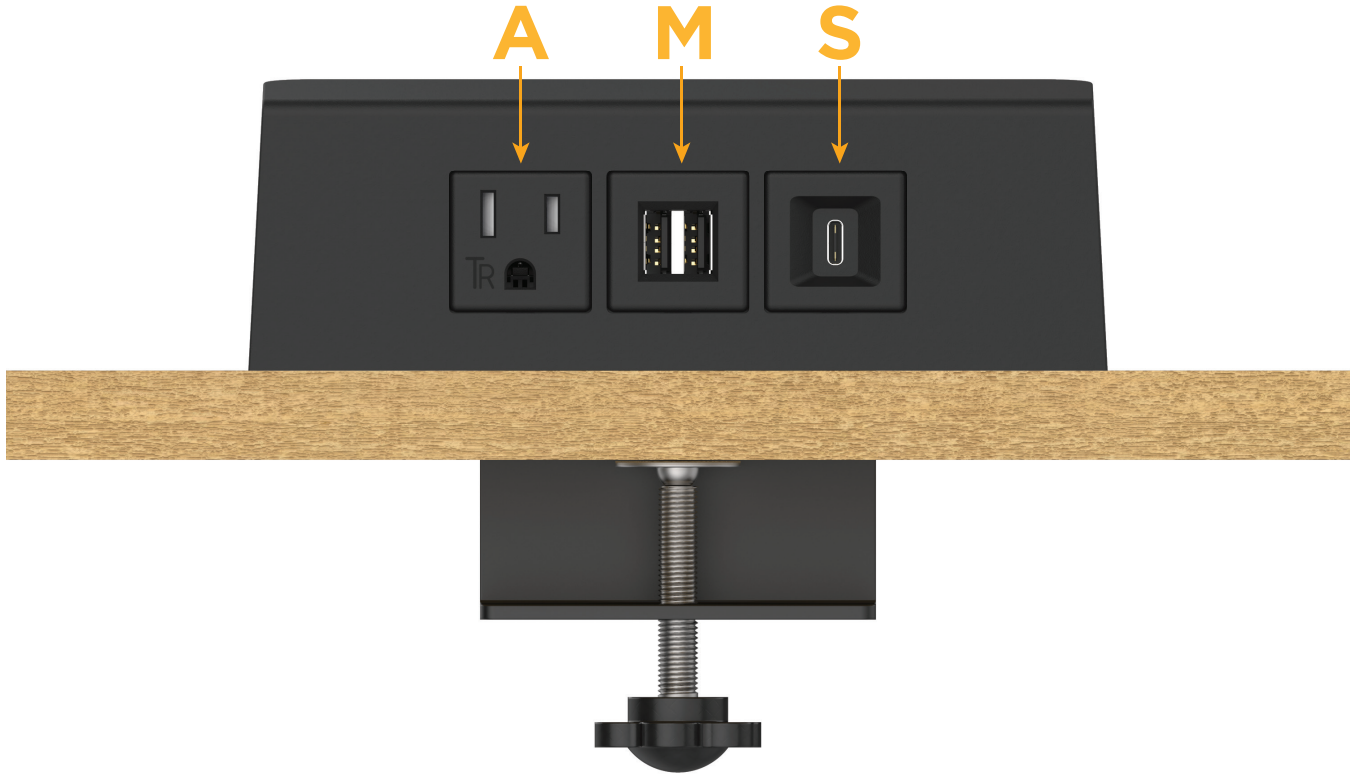

Desktop Hub Finish: **BLACK (ABS)**

Custom Finishes Available

M-POWER-3T-AMS-BADH

Features:

Module/Port Options:

- A** Tamper Resistant AC Receptacle
- E** USB-A & USB-C (20W)
- M** Double USB-A (Fast Charging Ports - 18W)
- H** HDMI
- 6** CAT 6
- 12** RJ 12
- X** Switched AC
- Y** 3-Way Switch (Low Voltage)
- V** USB-C (45W High Speed Charging Port)
- S** USB-C (25W High Speed Charging Port)
- R** Switched AC (Rocker Switch)

Plug:

- Supplied with Low Profile Flat 45° Angle 120 VAC Plug
- Optional Standard Straight 120 VAC Plug
- Optional Straight 120 VAC Pass-through Plug

- CLEAN, COMPACT DESIGN
- STREAMLINED
- QUICK, EASY INSTALLATION
- REAR-EXITING CORDS
- PLUG & PLAY
- 6' AC CORD & PLUG (FLAT PLUG STANDARD)
- CUSTOMIZABLE CONFIGURATIONS AND FINISHES
- UL LISTED FOR MOUNTING IN FURNITURE
- 15A

- A** Tamper Resistant AC Receptacle
- M** Double USB-A (Fast Charging Ports - 18W)
- S** USB-C (25W High Speed Charging Port)