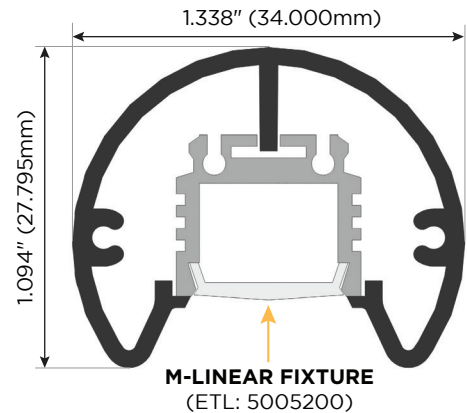

M-LINEAR FIXTURE
(ETL: 5005200)

M-LINEAR Fixture with Metro M-LIGHT LEDs
(indicated on separate sheet).

WALL MOUNTING BRACKETS

ALUMINUM ENDCAPS

ALUMINUM PROFILE

Can be custom made to any length up to 2.0m. Available in a range of finishes.

SUPPORT BRACKET

Use support if rod is over 3 ft.

ANNODIZED OR POWDER COATED (RAL Color Chart Available upon Request)

M-LINEAR FIXTURE
(ETL: 5005200)