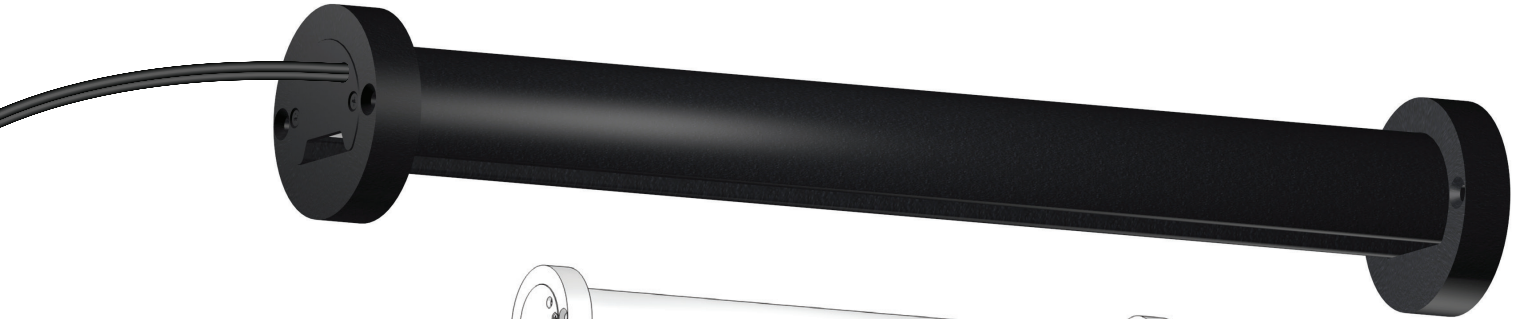

M-CLST

LINEAR LED LIGHTING SOLUTIONS

Distributed by
MORMAX
 Mormax Company, Inc. 914-699-0101
 8 Westchester Plaza sales@mormax.com
 Elmsford, NY 10523 mormax.com

Our M-CLST Fixture is a Round LED Lighted Closet Bar made from extruded Aluminum with a Frosted Polycarbonate Lens. Powered by our M-LIGHT LEDs, with a Plug-in LED Driver. It is available with an Anodized Finish, or can be Powder Coated with any of a number of available colors. It is also available with an IR Sensor to so that the LEDs inside the Closet Bar turn on when the closet door(s) is/are opened. Can be custom made to any length up to 2.0m and is available in a range of finishes.

M-LINEAR FIXTURE
(ETL: 5005200)

M-LINEAR Fixture with Metro M-LIGHT LEDs
(indicated on separate sheet).

WALL MOUNTING BRACKETS

ALUMINUM ENDCAPS

ALUMINUM PROFILE

Can be custom made to any length up to 2.0m. Available in a range of finishes.

SUPPORT BRACKET

Use support if rod is over 3 ft.

ANNODIZED OR POWDER COATED (RAL Color Chart Available upon Request)

M-LINEAR FIXTURE
(ETL: 5005200)