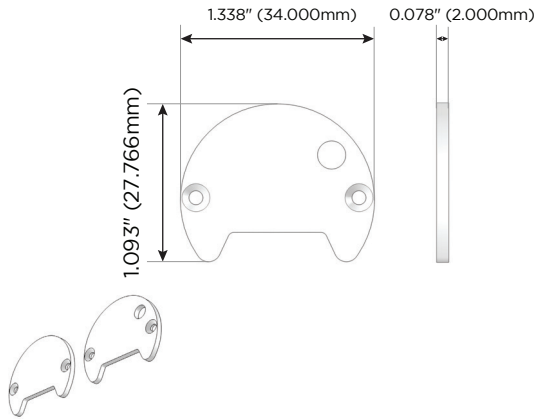

M-CLST

LINEAR LED LIGHTING SOLUTIONS

Distributed by
MORMAX
 Mormax Company, Inc. 914-699-0101
 8 Westchester Plaza sales@mormax.com
 Elmsford, NY 10523 mormax.com

Our M-CLST Fixture is a Round LED Lighted Closet Bar made from extruded Aluminum with a Frosted Polycarbonate Lens. Powered by our M-LIGHT LEDs, with a Plug-in LED Driver. It is available with an Anodized Finish, or can be Powder Coated with any of a number of available colors. It is also available with an IR Sensor to so that the LEDs inside the Closet Bar turn on when the closet door(s) is/are opened. Can be custom made to any length up to 2.0m and is available in a range of finishes.

M-LINEAR FIXTURE
(ETL: 5005200)

M-LINEAR Fixture with Metro M-LIGHT LEDs
(indicated on separate sheet).

WALL MOUNTING BRACKETS

ALUMINUM ENDCAPS

ALUMINUM PROFILE

Can be custom made to any length up to 2.0m. Available in a range of finishes.

SUPPORT BRACKET

Use support if rod is over 3 ft.

ANNODIZED OR POWDER COATED (RAL Color Chart Available upon Request)

M-LINEAR FIXTURE
(ETL: 5005200)