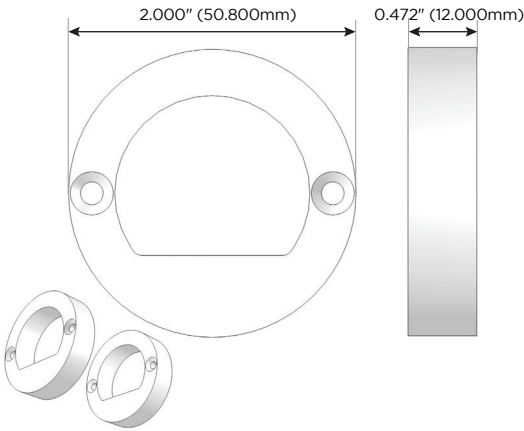

M-CLST

LINEAR LED LIGHTING SOLUTIONS

Distributed by
MORMAX
 Mormax Company, Inc. 914-699-0101
 8 Westchester Plaza sales@mormax.com
 Elmsford, NY 10523 mormax.com

Our M-CLST Fixture is a Round LED Lighted Closet Bar made from extruded Aluminum with a Frosted Polycarbonate Lens. Powered by our M-LIGHT LEDs, with a Plug-in LED Driver. It is available with an Anodized Finish, or can be Powder Coated with any of a number of available colors. It is also available with an IR Sensor to so that the LEDs inside the Closet Bar turn on when the closet door(s) is/are opened. Can be custom made to any length up to 2.0m and is available in a range of finishes.

M-LINEAR FIXTURE
(ETL: 5005200)

M-LINEAR Fixture with Metro M-LIGHT LEDs
(indicated on separate sheet).

WALL MOUNTING BRACKETS

ALUMINUM ENDCAPS

ALUMINUM PROFILE

Can be custom made to any length up to 2.0m. Available in a range of finishes.

SUPPORT BRACKET

Use support if rod is over 3 ft.

ANNODIZED OR POWDER COATED (RAL Color Chart Available upon Request)

M-LINEAR FIXTURE
(ETL: 5005200)