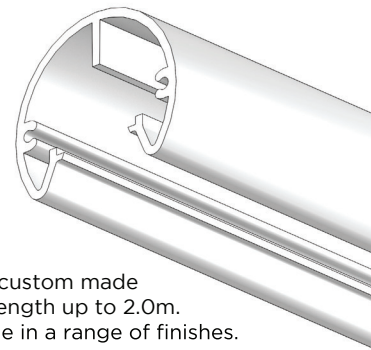

M-CLST

LINEAR LED LIGHTING SOLUTIONS

Distributed by
MORMAX
 Mormax Company, Inc. 914-699-0101
 8 Westchester Plaza sales@mormax.com
 Elmsford, NY 10523 mormax.com

Our M-CLST Fixture is a Round LED Lighted Closet Bar made from extruded Aluminum with a Frosted Polycarbonate Lens. Powered by our M-LIGHT LEDs, with a Plug-in LED Driver. It is available with an Anodized Finish, or can be Powder Coated with any of a number of available colors. It is also available with an IR Sensor to so that the LEDs inside the Closet Bar turn on when the closet door(s) is/are opened. Can be custom made to any length up to 2.0m and is available in a range of finishes.

M-LINEAR FIXTURE
(ETL: 5005200)

M-LINEAR Fixture with Metro M-LIGHT LEDs
(indicated on separate sheet).

WALL MOUNTING BRACKETS

ALUMINUM ENDCAPS

ALUMINUM PROFILE

Can be custom made to any length up to 2.0m. Available in a range of finishes.

SUPPORT BRACKET

Use support if rod is over 3 ft.

ANNODIZED OR POWDER COATED (RAL Color Chart Available upon Request)

M-LINEAR FIXTURE
(ETL: 5005200)