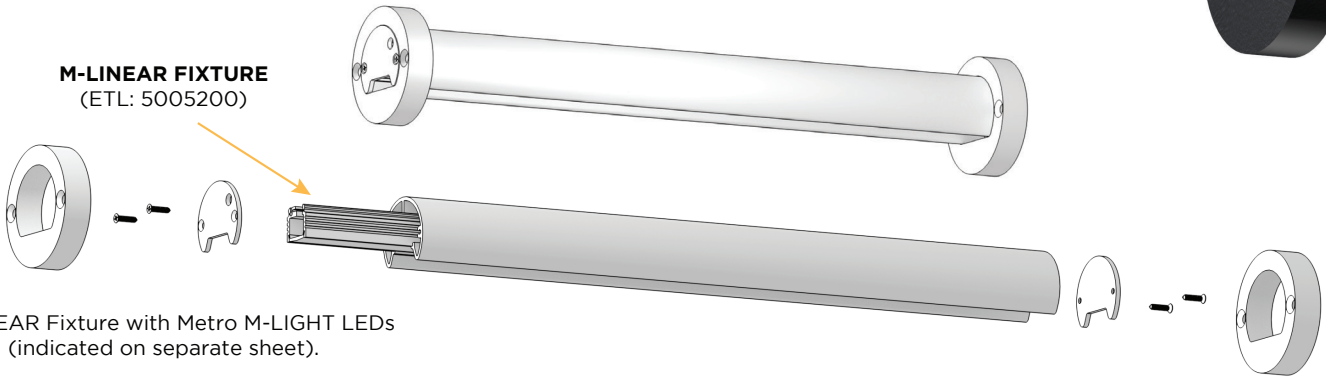

M-CLST

LINEAR LED LIGHTING SOLUTIONS

Distributed by
MORMAX
 Mormax Company, Inc. 914-699-0101
 8 Westchester Plaza sales@mormax.com
 Elmsford, NY 10523 mormax.com

Our M-CLST Fixture is a Round LED Lighted Closet Bar made from extruded Aluminum with a Frosted Polycarbonate Lens. Powered by our M-LIGHT LEDs, with a Plug-in LED Driver. It is available with an Anodized Finish, or can be Powder Coated with any of a number of available colors. It is also available with an IR Sensor to so that the LEDs inside the Closet Bar turn on when the closet door(s) is/are opened. Can be custom made to any length up to 2.0m and is available in a range of finishes.

M-LINEAR FIXTURE
(ETL: 5005200)

M-LINEAR Fixture with Metro M-LIGHT LEDs
(indicated on separate sheet).

WALL MOUNTING BRACKETS

ALUMINUM ENDCAPS

ALUMINUM PROFILE

Can be custom made to any length up to 2.0m. Available in a range of finishes.

SUPPORT BRACKET

Use support if rod is over 3 ft.

ANNODIZED OR POWDER COATED (RAL Color Chart Available upon Request)

M-LINEAR FIXTURE
(ETL: 5005200)