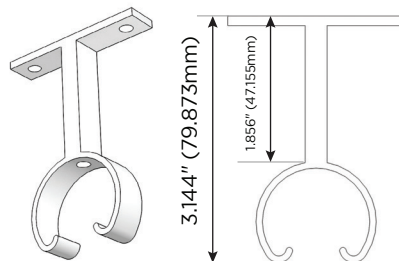

M-CLST

LINEAR LED LIGHTING SOLUTIONS

Distributed by
MORMAX
 Mormax Company, Inc. 914-699-0101
 8 Westchester Plaza sales@mormax.com
 Elmsford, NY 10523 mormax.com

Our M-CLST Fixture is a Round LED Lighted Closet Bar made from extruded Aluminum with a Frosted Polycarbonate Lens. Powered by our M-LIGHT LEDs, with a Plug-in LED Driver. It is available with an Anodized Finish, or can be Powder Coated with any of a number of available colors. It is also available with an IR Sensor to so that the LEDs inside the Closet Bar turn on when the closet door(s) is/are opened. Can be custom made to any length up to 2.0m and is available in a range of finishes.

M-LINEAR FIXTURE
(ETL: 5005200)

M-LINEAR Fixture with Metro M-LIGHT LEDs
(indicated on separate sheet).

WALL MOUNTING BRACKETS

ALUMINUM ENDCAPS

ALUMINUM PROFILE

Can be custom made to any length up to 2.0m. Available in a range of finishes.

SUPPORT BRACKET

Use support if rod is over 3 ft.

ANNODIZED OR POWDER COATED (RAL Color Chart Available upon Request)

M-LINEAR FIXTURE
(ETL: 5005200)