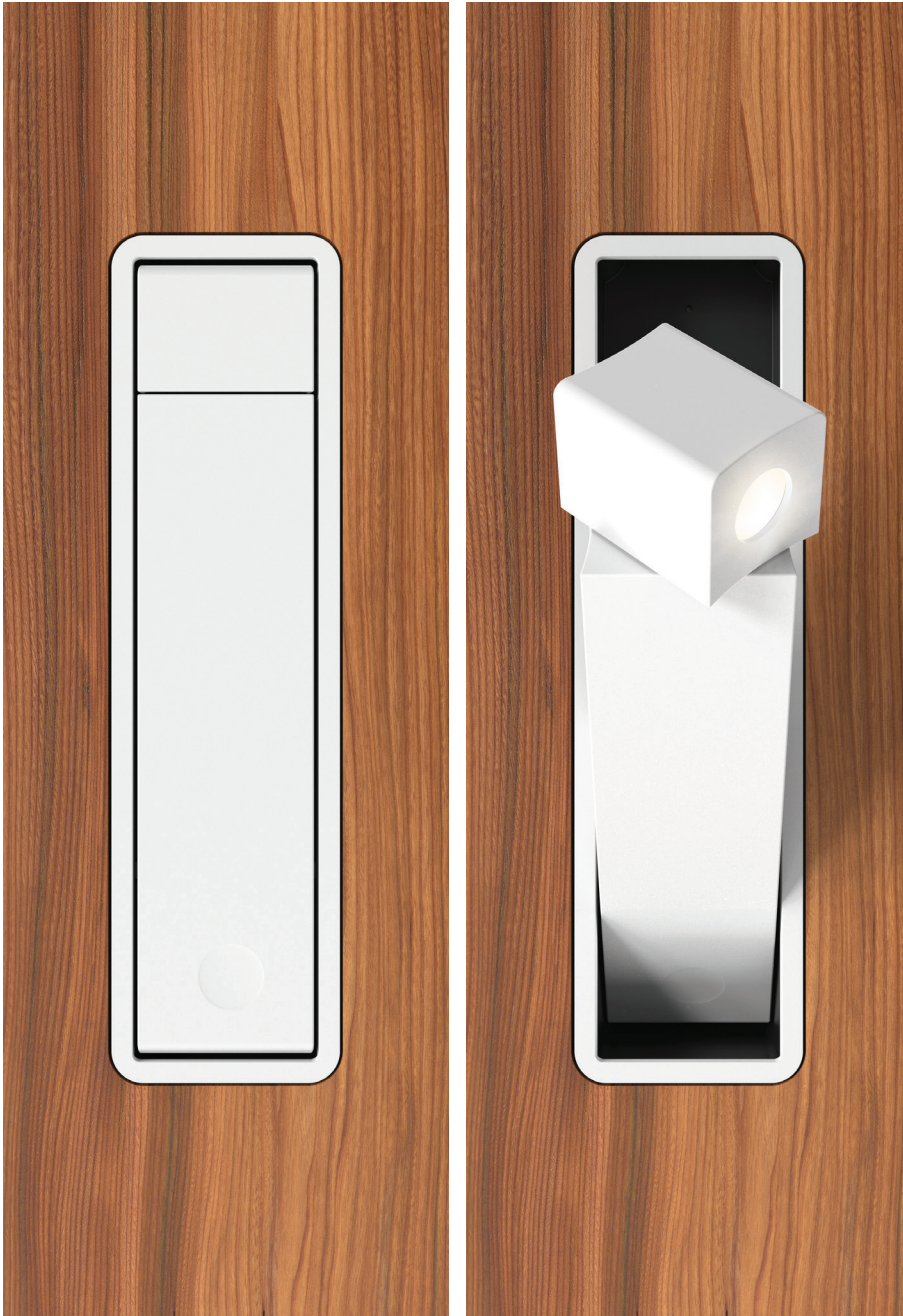

M-LUMA-RDLT

LED LIGHTING SOLUTIONS

LOW VOLTAGE DIRECTIONAL LED HEADBOARD READING LIGHT

M-LUMA-RDLT-WAB

Metro's LUMA™ Headboard Reading Lights feature a compact, streamlined design with full 360° directional adjustability. Powered by high-quality Nichia LEDs (CRI >90, 36° beam angle), LUMA™ delivers precise, comfortable illumination ideal for bedside and headboard applications.

Distributed by

Mormax Company, Inc. 914-699-0101
8 Westchester Plaza sales@mormax.com
Elmsford, NY 10523 mormax.com

Finish: **WHITE (ABS and METAL)**

Custom Finishes Available M-LUMA-RDLT-WAB

Features:

LEDs (Per Fixture):	1
CCT:	3500K
Lm:	210
Power Consumption (W):	3.0W
CRI:	> 90
Operating Voltage (DC):	24V

Driver:

Input Voltage Range:	100Vac-240Vac
Input Frequency:	50Hz/60Hz
Output Voltage (Vdc):	24V
Output Current (mA):	250mA

- CLEAN, COMPACT DESIGN
- LOW VOLTAGE
- HIGH EFFICIENCY NICHIA LED
- PLUG & PLAY
- 345° POSITIONABLE LED LIGHT HEAD
- AVAILABLE IN ELECTRO-PLATED, UNICOLOR™, SOLID METALS, AND CUSTOM FINISHES
- CLASS 2
- LM80 >80,000 HRS
- ETL LISTED
- SET INCLUDES ONE READING LIGHT & 120 VAC --> 24VDC LED POWER SUPPLY (220 VAC --> 24V. INTERNATIONAL POWER SUPPLIES AVAILABLE)