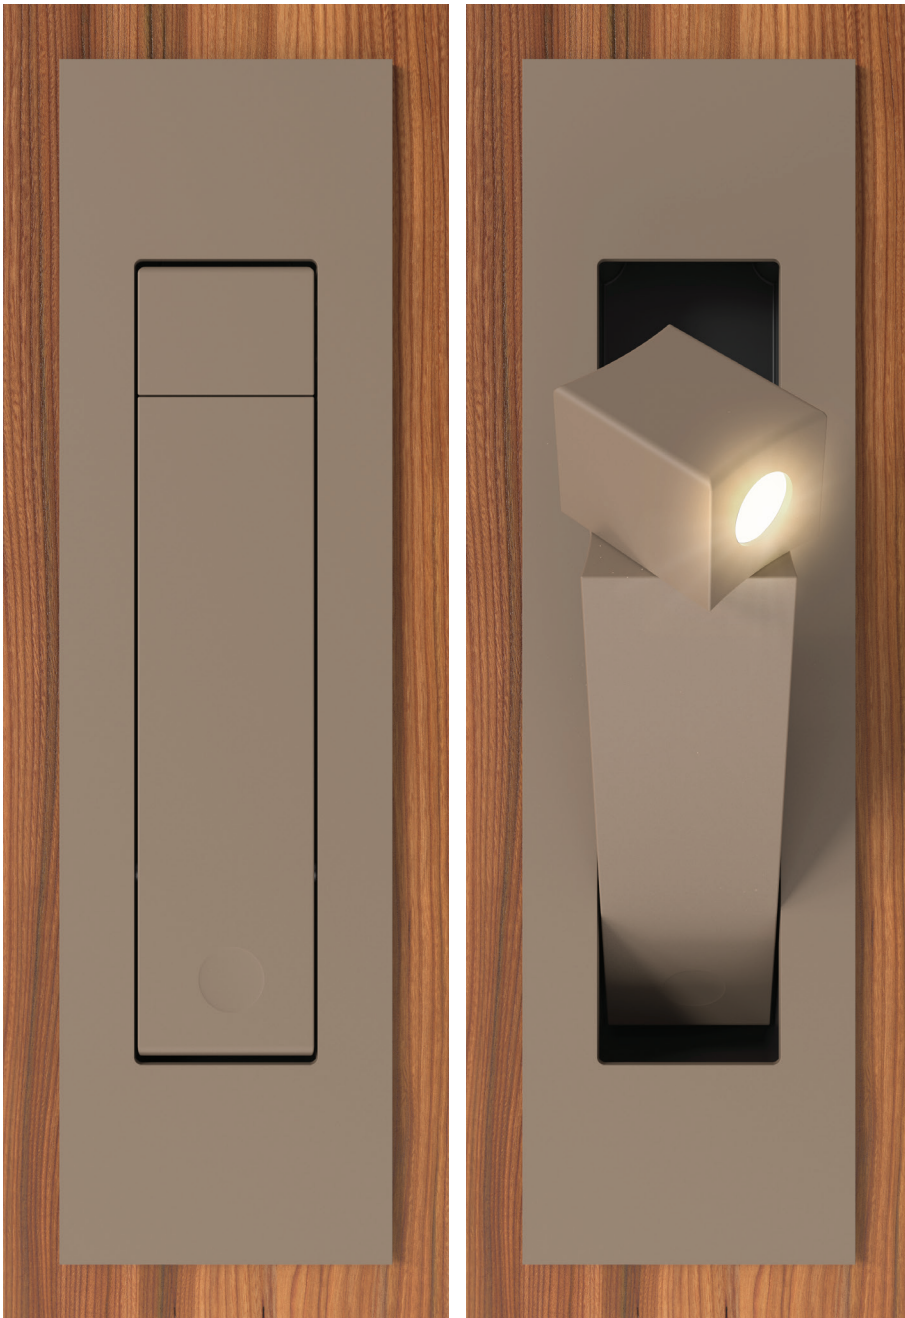

M-LUMA-RDLT

LED LIGHTING SOLUTIONS

LOW VOLTAGE DIRECTIONAL LED HEADBOARD READING LIGHT

M-LUMA-RDLT-TP2ATP

Metro's LUMA™ Headboard Reading Lights feature a compact, streamlined design with full 360° directional adjustability. Powered by high-quality Nichia LEDs (CRI >90, 36° beam angle), LUMA™ delivers precise, comfortable illumination ideal for bedside and headboard applications.

Features:

LEDs (Per Fixture):	1
CCT:	3500K
Lm:	210
Power Consumption (W):	3.0W
CRI:	> 90
Operating Voltage (DC):	24V

Driver:

Input Voltage Range:	100Vac-240Vac
Input Frequency:	50Hz/60Hz
Output Voltage (Vdc):	24V
Output Current (mA):	250mA

- CLEAN, COMPACT DESIGN
- LOW VOLTAGE
- HIGH EFFICIENCY NICHIA LED
- PLUG & PLAY
- 345° POSITIONABLE LED LIGHT HEAD
- AVAILABLE IN ELECTRO-PLATED, UNICOLOR™, SOLID METALS, AND CUSTOM FINISHES
- CLASS 2
- LM80 >80,000 HRS
- ETL LISTED
- SET INCLUDES ONE READING LIGHT & 120 VAC --> 24VDC LED POWER SUPPLY (220 VAC --> 24V. INTERNATIONAL POWER SUPPLIES AVAILABLE)