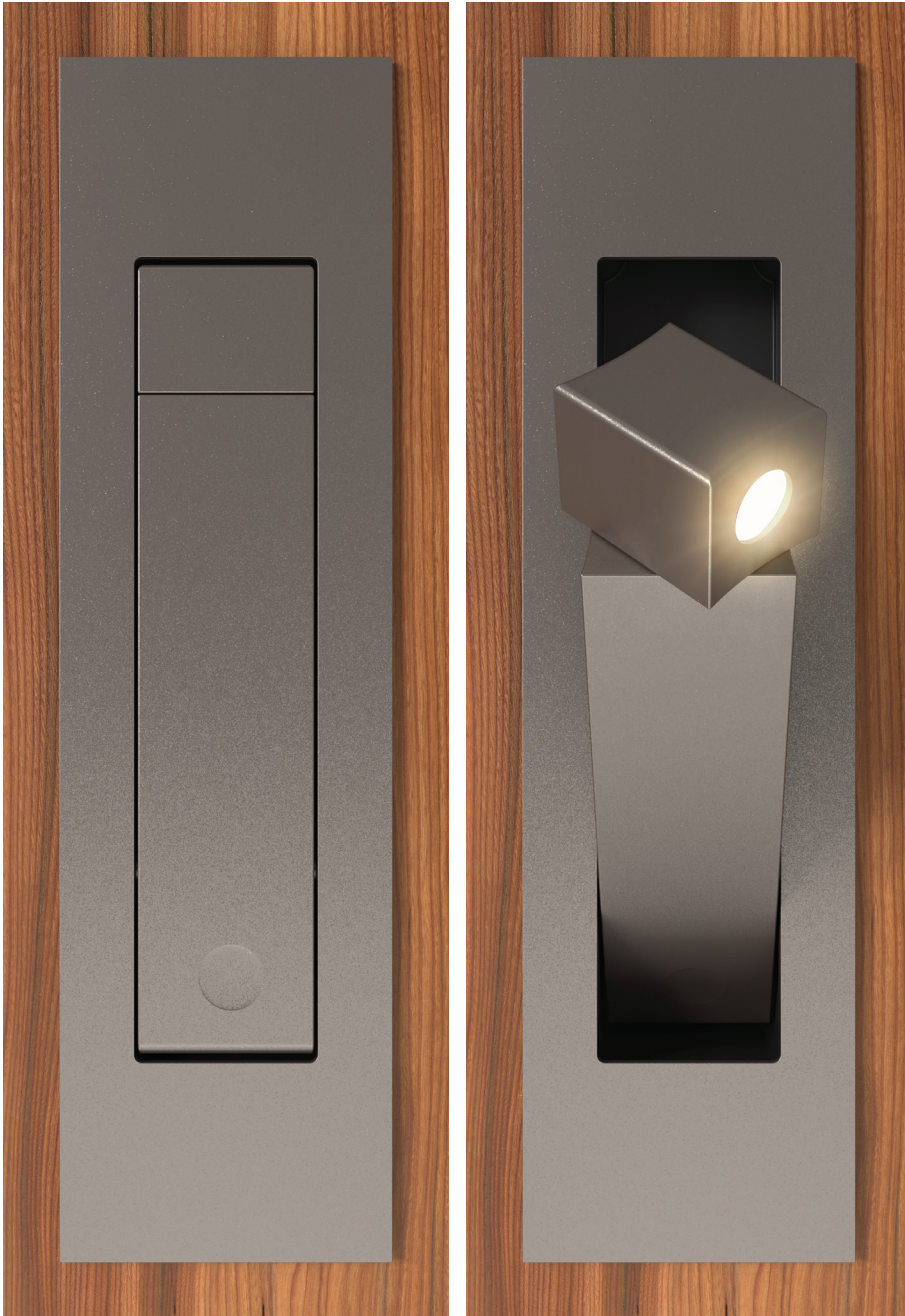

M-LUMA-RDLT

LED LIGHTING SOLUTIONS

LOW VOLTAGE DIRECTIONAL LED HEADBOARD READING LIGHT

M-LUMA-RDLT-M2ATP

Metro's LUMA™ Headboard Reading Lights feature a compact, streamlined design with full 360° directional adjustability. Powered by high-quality Nichia LEDs (CRI >90, 36° beam angle), LUMA™ delivers precise, comfortable illumination ideal for bedside and headboard applications.

Features:

| | |
|--------------------------------|-------|
| LEDs (Per Fixture): | 1 |
| CCT: | 3500K |
| Lm: | 210 |
| Power Consumption (W): | 3.0W |
| CRI: | > 90 |
| Operating Voltage (DC): | 24V |

- CLEAN, COMPACT DESIGN
- LOW VOLTAGE
- HIGH EFFICIENCY NICHIA LED
- PLUG & PLAY
- 345° POSITIONABLE LED LIGHT HEAD
- AVAILABLE IN ELECTRO-PLATED, UNICOLOR™, SOLID METALS, AND CUSTOM FINISHES
- CLASS 2
- LM80 >80,000 HRS
- ETL LISTED
- SET INCLUDES ONE READING LIGHT & 120 VAC --> 24VDC LED POWER SUPPLY (220 VAC --> 24V. INTERNATIONAL POWER SUPPLIES AVAILABLE)