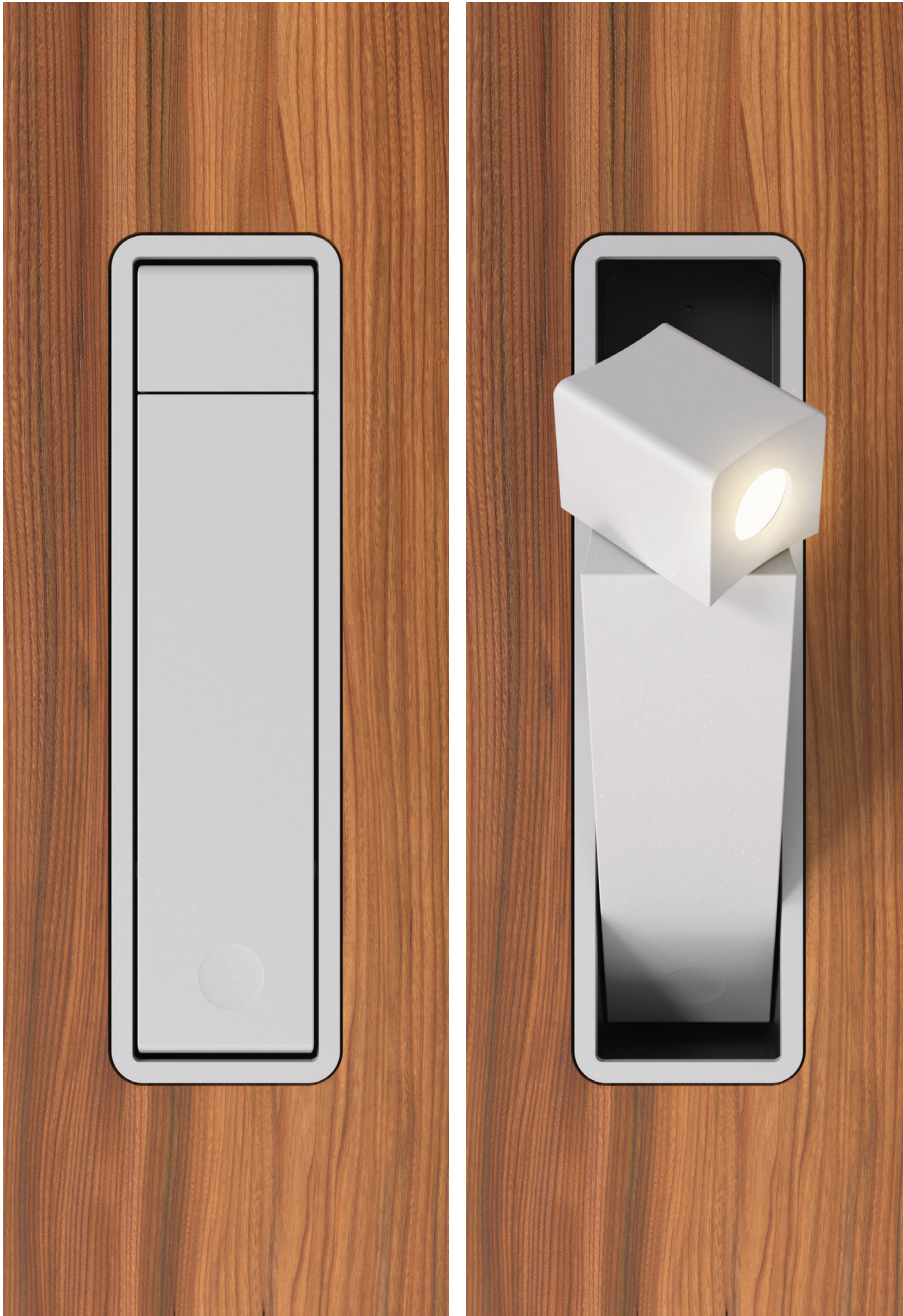

M-LUMA-RDLT

LED LIGHTING SOLUTIONS

LOW VOLTAGE DIRECTIONAL LED HEADBOARD READING LIGHT

M-LUMA-RDLT-G1AB

Metro's LUMA™ Headboard Reading Lights feature a compact, streamlined design with full 360° directional adjustability. Powered by high-quality Nichia LEDs (CRI >90, 36° beam angle), LUMA™ delivers precise, comfortable illumination ideal for bedside and headboard applications.

Distributed by

Mormax Company, Inc. 914-699-0101
8 Westchester Plaza sales@mormax.com
Elmsford, NY 10523 mormax.com

Finish: **UNICOLOR™ COOL GRAY (ABS and METAL)**

Custom Finishes Available M-LUMA-RDLT-G1AB

Features:

LEDs (Per Fixture):	1
CCT:	3500K
Lm:	210
Power Consumption (W):	3.0W
CRI:	> 90
Operating Voltage (DC):	24V

Driver:

Input Voltage Range:	100Vac-240Vac
Input Frequency:	50Hz/60Hz
Output Voltage (Vdc):	24V
Output Current (mA):	250mA

- CLEAN, COMPACT DESIGN
- LOW VOLTAGE
- HIGH EFFICIENCY NICHIA LED
- PLUG & PLAY
- 345° POSITIONABLE LED LIGHT HEAD
- AVAILABLE IN ELECTRO-PLATED, UNICOLOR™, SOLID METALS, AND CUSTOM FINISHES
- CLASS 2
- LM80 >80,000 HRS
- ETL LISTED
- SET INCLUDES ONE READING LIGHT & 120 VAC --> 24VDC LED POWER SUPPLY (220 VAC --> 24V. INTERNATIONAL POWER SUPPLIES AVAILABLE)