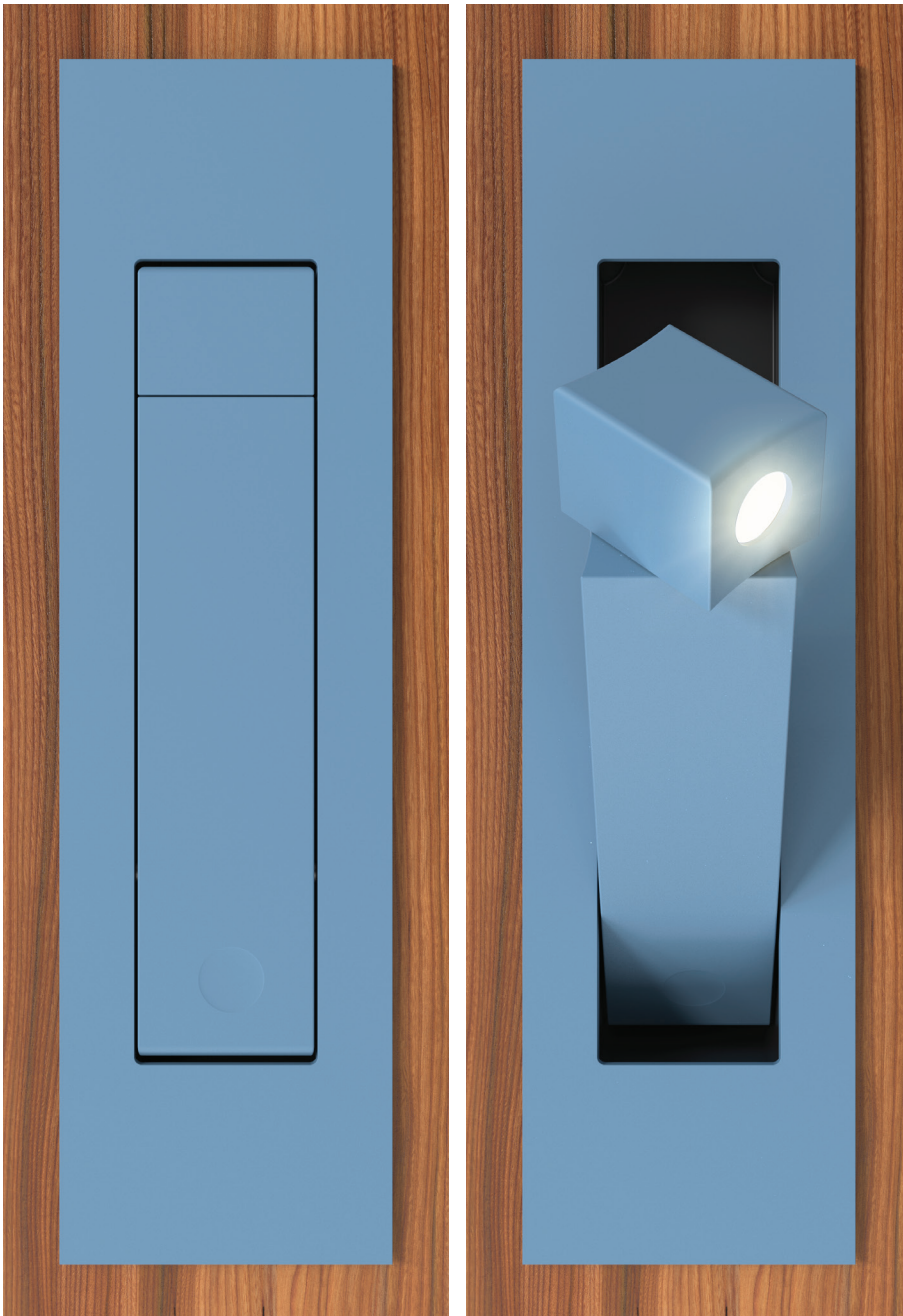

M-LUMA-RDLT

LED LIGHTING SOLUTIONS

LOW VOLTAGE DIRECTIONAL LED HEADBOARD READING LIGHT

M-LUMA-RDLT-CB2ATP

Metro's LUMA™ Headboard Reading Lights feature a compact, streamlined design with full 360° directional adjustability. Powered by high-quality Nichia LEDs (CRI >90, 36° beam angle), LUMA™ delivers precise, comfortable illumination ideal for bedside and headboard applications.

Distributed by

Mormax Company, Inc. 914-699-0101
8 Westchester Plaza sales@mormax.com
Elmsford, NY 10523 mormax.com

Finish: **UNICOLOR™ CERAMIC BLUE (ABS and METAL)**

Custom Finishes Available M-LUMA-RDLT-CB2ATP

Features:

LEDs (Per Fixture):	1
CCT:	3500K
Lm:	210
Power Consumption (W):	3.0W
CRI:	> 90
Operating Voltage (DC):	24V

Driver:

Input Voltage Range:	100Vac-240Vac
Input Frequency:	50Hz/60Hz
Output Voltage (Vdc):	24V
Output Current (mA):	250mA

- CLEAN, COMPACT DESIGN
- LOW VOLTAGE
- HIGH EFFICIENCY NICHIA LED
- PLUG & PLAY
- 345° POSITIONABLE LED LIGHT HEAD
- AVAILABLE IN ELECTRO-PLATED, UNICOLOR™, SOLID METALS, AND CUSTOM FINISHES
- CLASS 2
- LM80 >80,000 HRS
- ETL LISTED
- SET INCLUDES ONE READING LIGHT & 120 VAC --> 24VDC LED POWER SUPPLY (220 VAC --> 24V. INTERNATIONAL POWER SUPPLIES AVAILABLE)