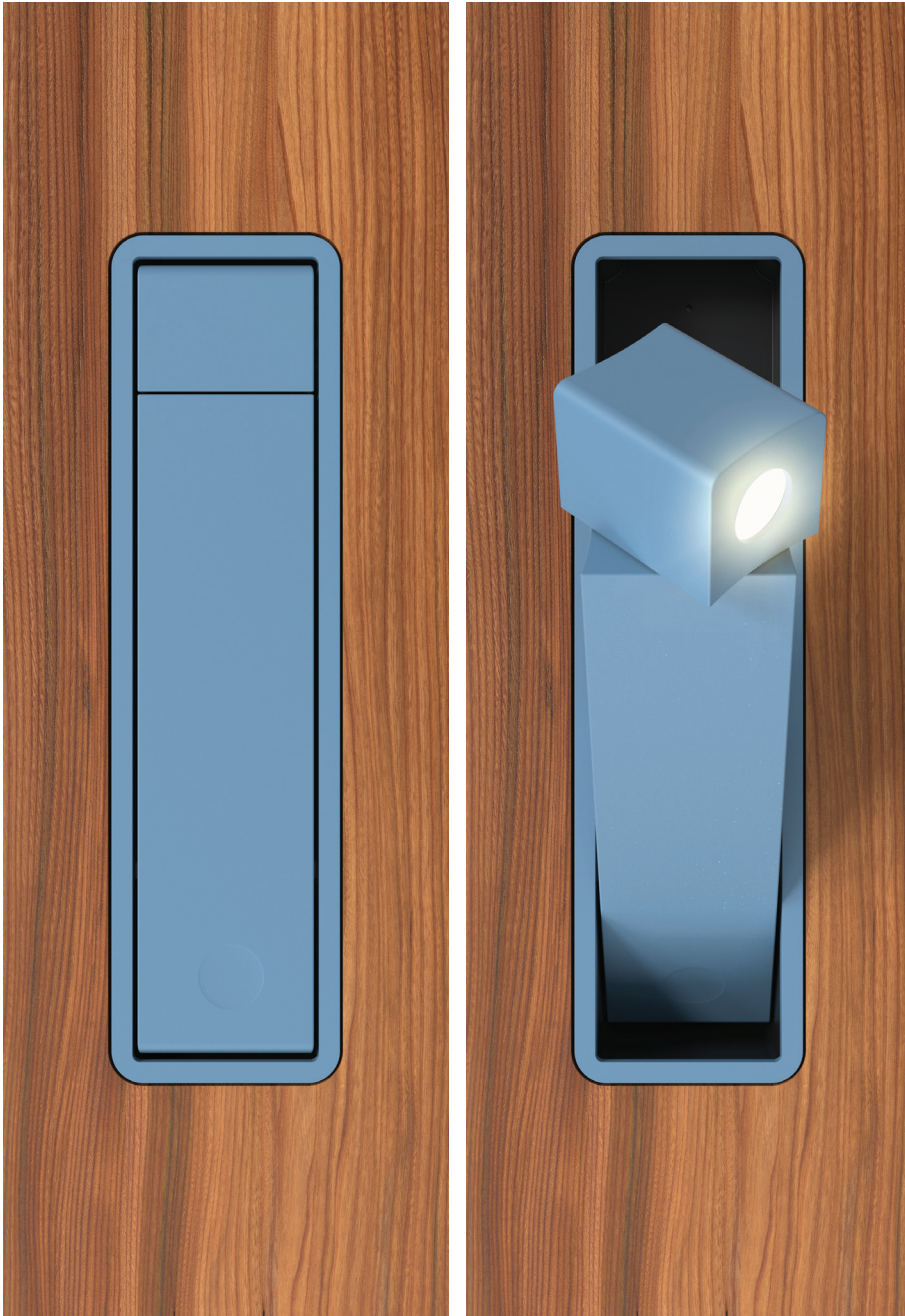

M-LUMA-RDLT

LED LIGHTING SOLUTIONS

LOW VOLTAGE DIRECTIONAL LED HEADBOARD READING LIGHT

M-LUMA-RDLT-CB2AB

Metro's LUMA™ Headboard Reading Lights feature a compact, streamlined design with full 360° directional adjustability. Powered by high-quality Nichia LEDs (CRI >90, 36° beam angle), LUMA™ delivers precise, comfortable illumination ideal for bedside and headboard applications.

Features:

LEDs (Per Fixture):	1
CCT:	3500K
Lm:	210
Power Consumption (W):	3.0W
CRI:	> 90
Operating Voltage (DC):	24V

Driver:

Input Voltage Range:	100Vac-240Vac
Input Frequency:	50Hz/60Hz
Output Voltage (Vdc):	24V
Output Current (mA):	250mA

- CLEAN, COMPACT DESIGN
- LOW VOLTAGE
- HIGH EFFICIENCY NICHIA LED
- PLUG & PLAY
- 345° POSITIONABLE LED LIGHT HEAD
- AVAILABLE IN ELECTRO-PLATED, UNICOLOR™, SOLID METALS, AND CUSTOM FINISHES
- CLASS 2
- LM80 >80,000 HRS
- ETL LISTED
- SET INCLUDES ONE READING LIGHT & 120 VAC --> 24VDC LED POWER SUPPLY (220 VAC --> 24V. INTERNATIONAL POWER SUPPLIES AVAILABLE)