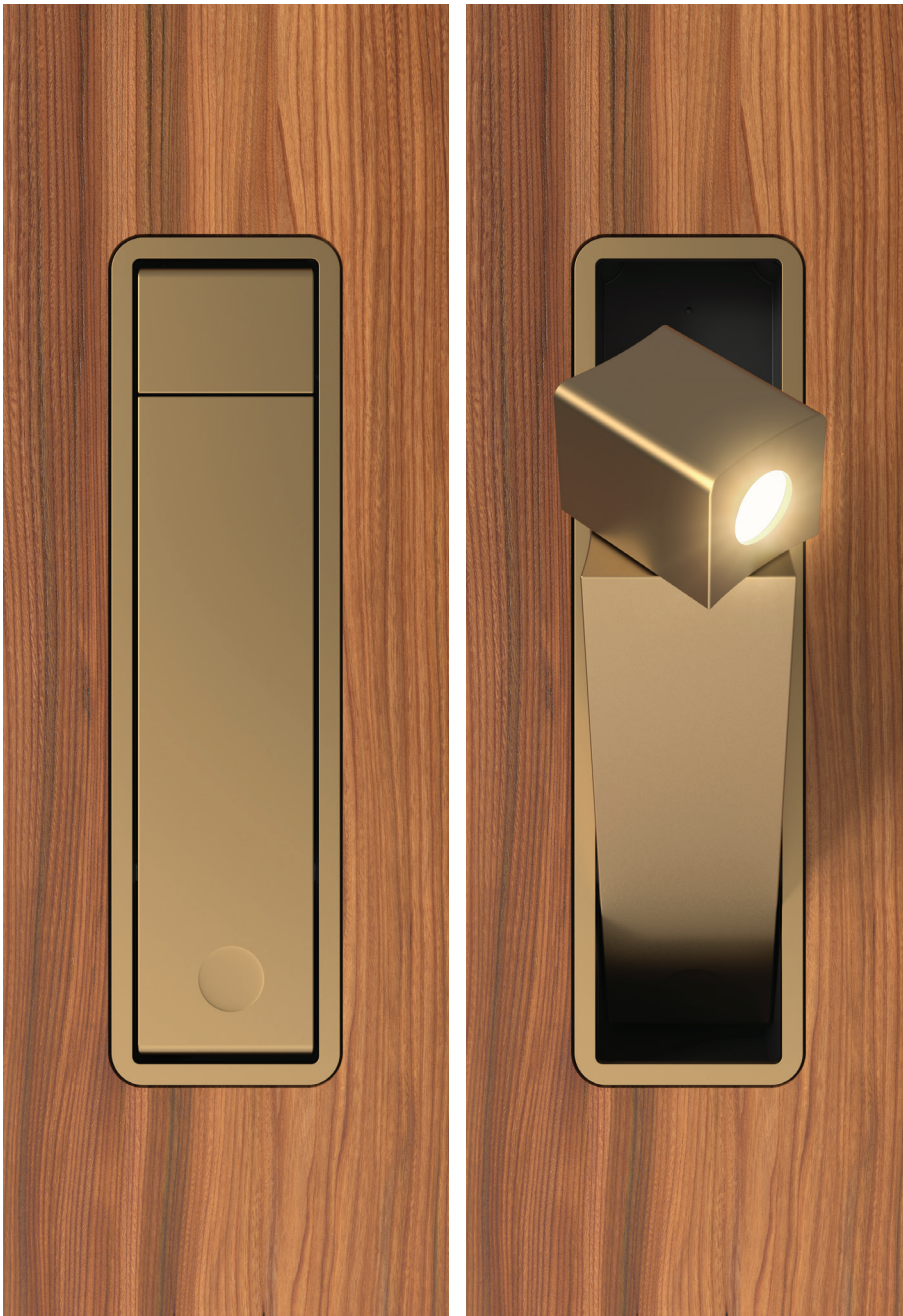

M-LUMA-RDLT

LED LIGHTING SOLUTIONS

LOW VOLTAGE DIRECTIONAL LED HEADBOARD READING LIGHT

M-LUMA-RDLT-BZ2AB

Metro's LUMA™ Headboard Reading Lights feature a compact, streamlined design with full 360° directional adjustability. Powered by high-quality Nichia LEDs (CRI >90, 36° beam angle), LUMA™ delivers precise, comfortable illumination ideal for bedside and headboard applications.

Distributed by

Mormax Company, Inc. 914-699-0101
8 Westchester Plaza sales@mormax.com
Elmsford, NY 10523 mormax.com

Finish: **UNICOLOR™ BRONZE (ABS and METAL)**

Custom Finishes Available M-LUMA-RDLT-BZ2AB

Features:

LEDs (Per Fixture):	1
CCT:	3500K
Lm:	210
Power Consumption (W):	3.0W
CRI:	> 90
Operating Voltage (DC):	24V

Driver:

Input Voltage Range:	100Vac-240Vac
Input Frequency:	50Hz/60Hz
Output Voltage (Vdc):	24V
Output Current (mA):	250mA

- CLEAN, COMPACT DESIGN
- LOW VOLTAGE
- HIGH EFFICIENCY NICHIA LED
- PLUG & PLAY
- 345° POSITIONABLE LED LIGHT HEAD
- AVAILABLE IN ELECTRO-PLATED, UNICOLOR™, SOLID METALS, AND CUSTOM FINISHES
- CLASS 2
- LM80 >80,000 HRS
- ETL LISTED
- SET INCLUDES ONE READING LIGHT & 120 VAC --> 24VDC LED POWER SUPPLY (220 VAC --> 24V. INTERNATIONAL POWER SUPPLIES AVAILABLE)