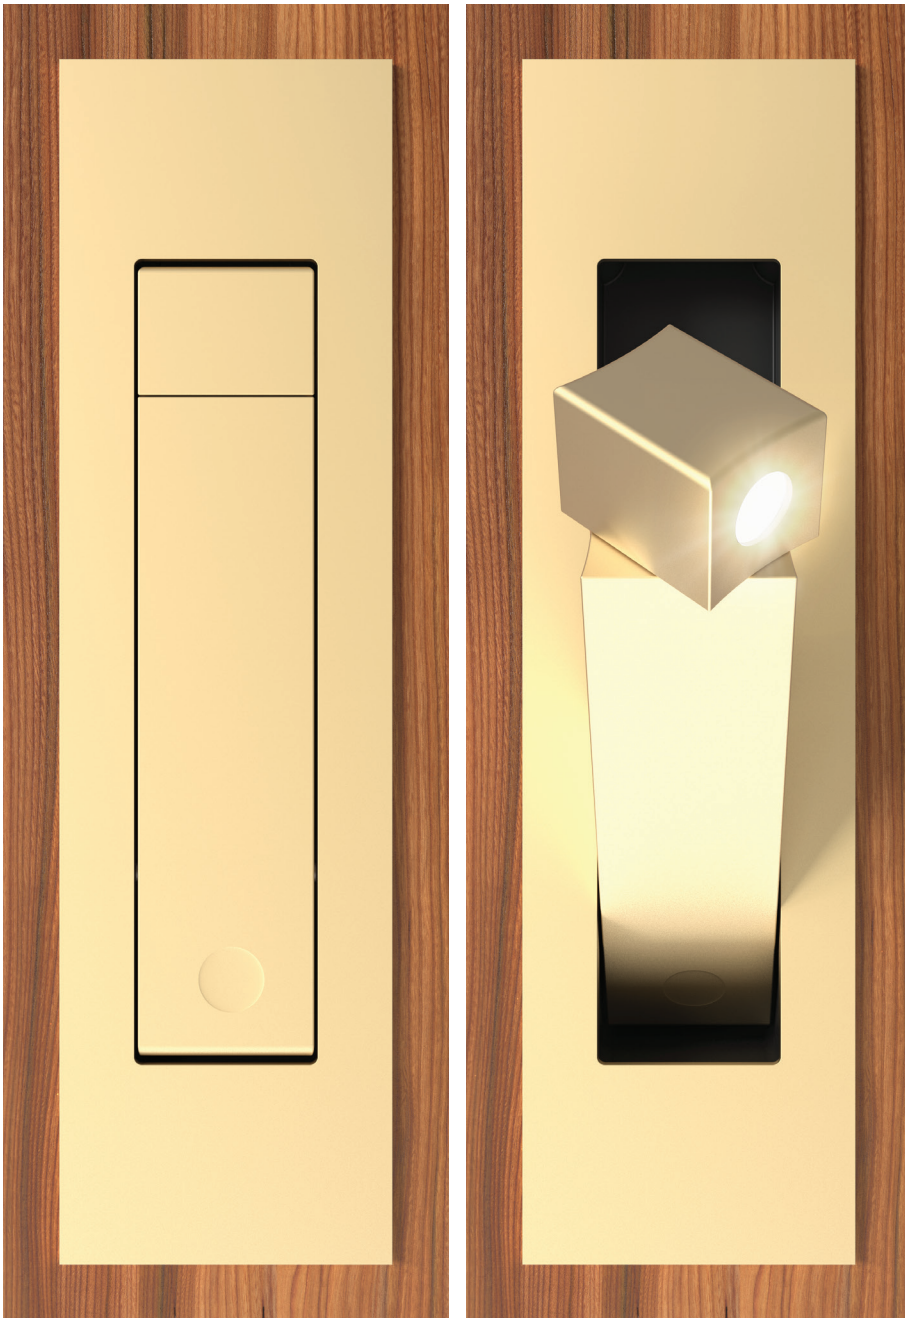

M-LUMA-RDLT

LED LIGHTING SOLUTIONS

LOW VOLTAGE DIRECTIONAL LED HEADBOARD READING LIGHT

M-LUMA-RDLT-BR2ATP

Metro's LUMA™ Headboard Reading Lights feature a compact, streamlined design with full 360° directional adjustability. Powered by high-quality Nichia LEDs (CRI >90, 36° beam angle), LUMA™ delivers precise, comfortable illumination ideal for bedside and headboard applications.

Features:

LEDs (Per Fixture):	1
CCT:	3500K
Lm:	210
Power Consumption (W):	3.0W
CRI:	> 90
Operating Voltage (DC):	24V

Driver:

Input Voltage Range:	100Vac-240Vac
Input Frequency:	50Hz/60Hz
Output Voltage (Vdc):	24V
Output Current (mA):	250mA

- CLEAN, COMPACT DESIGN
- LOW VOLTAGE
- HIGH EFFICIENCY NICHIA LED
- PLUG & PLAY
- 345° POSITIONABLE LED LIGHT HEAD
- AVAILABLE IN ELECTRO-PLATED, UNICOLOR™, SOLID METALS, AND CUSTOM FINISHES
- CLASS 2
- LM80 >80,000 HRS
- ETL LISTED
- SET INCLUDES ONE READING LIGHT & 120 VAC --> 24VDC LED POWER SUPPLY (220 VAC --> 24V. INTERNATIONAL POWER SUPPLIES AVAILABLE)