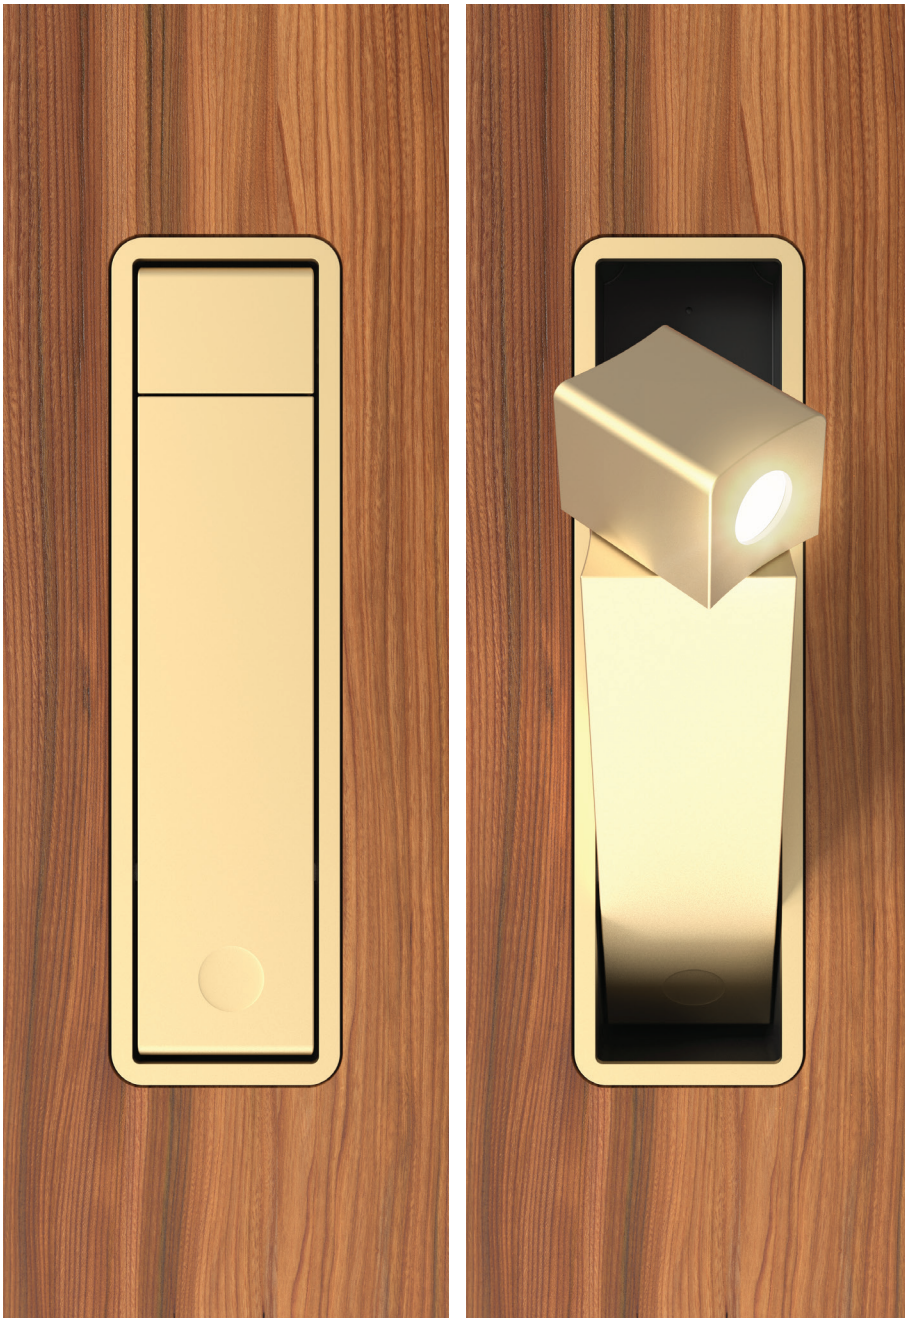

M-LUMA-RDLT

LED LIGHTING SOLUTIONS

LOW VOLTAGE DIRECTIONAL LED HEADBOARD READING LIGHT

M-LUMA-RDLT-BR2AB

Metro's LUMA™ Headboard Reading Lights feature a compact, streamlined design with full 360° directional adjustability. Powered by high-quality Nichia LEDs (CRI >90, 36° beam angle), LUMA™ delivers precise, comfortable illumination ideal for bedside and headboard applications.

Features:

LEDs (Per Fixture):	1
CCT:	3500K
Lm:	210
Power Consumption (W):	3.0W
CRI:	> 90
Operating Voltage (DC):	24V

Driver:

Input Voltage Range:	100Vac-240Vac
Input Frequency:	50Hz/60Hz
Output Voltage (Vdc):	24V
Output Current (mA):	250mA

- CLEAN, COMPACT DESIGN
- LOW VOLTAGE
- HIGH EFFICIENCY NICHIA LED
- PLUG & PLAY
- 345° POSITIONABLE LED LIGHT HEAD
- AVAILABLE IN ELECTRO-PLATED, UNICOLOR™, SOLID METALS, AND CUSTOM FINISHES
- CLASS 2
- LM80 >80,000 HRS
- ETL LISTED
- SET INCLUDES ONE READING LIGHT & 120 VAC --> 24VDC LED POWER SUPPLY (220 VAC --> 24V. INTERNATIONAL POWER SUPPLIES AVAILABLE)