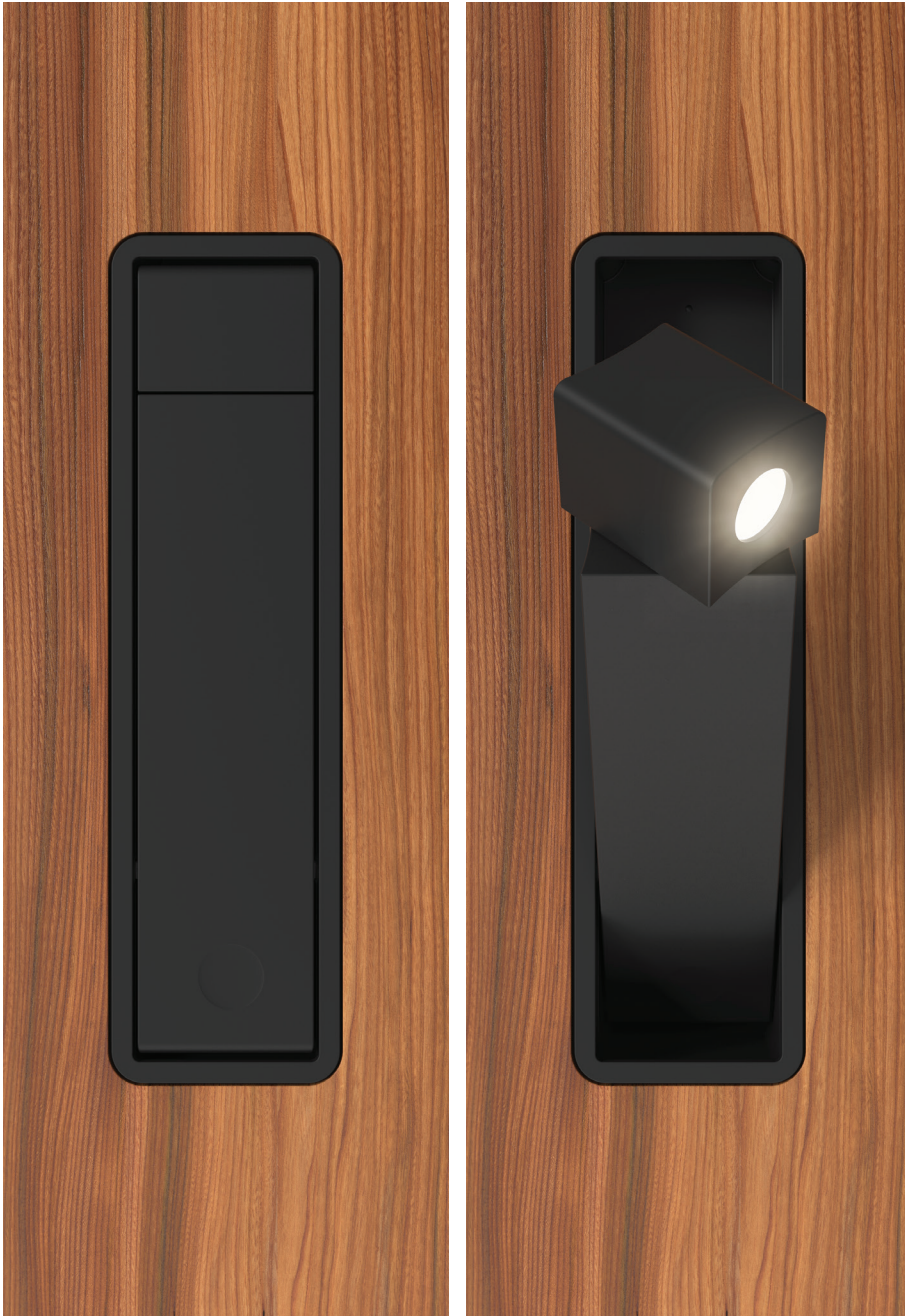

M-LUMA-RDLT

LED LIGHTING SOLUTIONS

LOW VOLTAGE DIRECTIONAL LED HEADBOARD READING LIGHT

M-LUMA-RDLT-BAB

Metro's LUMA™ Headboard Reading Lights feature a compact, streamlined design with full 360° directional adjustability. Powered by high-quality Nichia LEDs (CRI >90, 36° beam angle), LUMA™ delivers precise, comfortable illumination ideal for bedside and headboard applications.

Distributed by

Mormax Company, Inc. 914-699-0101
8 Westchester Plaza sales@mormax.com
Elmsford, NY 10523 mormax.com

Finish: **BLACK (ABS and METAL)**

Custom Finishes Available M-LUMA-RDLT-BAB

Features:

LEDs (Per Fixture):	1
CCT:	3500K
Lm:	210
Power Consumption (W):	3.0W
CRI:	> 90
Operating Voltage (DC):	24V

Driver:

Input Voltage Range:	100Vac-240Vac
Input Frequency:	50Hz/60Hz
Output Voltage (Vdc):	24V
Output Current (mA):	250mA

- CLEAN, COMPACT DESIGN
- LOW VOLTAGE
- HIGH EFFICIENCY NICHIA LED
- PLUG & PLAY
- 345° POSITIONABLE LED LIGHT HEAD
- AVAILABLE IN ELECTRO-PLATED, UNICOLOR™, SOLID METALS, AND CUSTOM FINISHES
- CLASS 2
- LM80 >80,000 HRS
- ETL LISTED
- SET INCLUDES ONE READING LIGHT & 120 VAC --> 24VDC LED POWER SUPPLY (220 VAC --> 24V. INTERNATIONAL POWER SUPPLIES AVAILABLE)