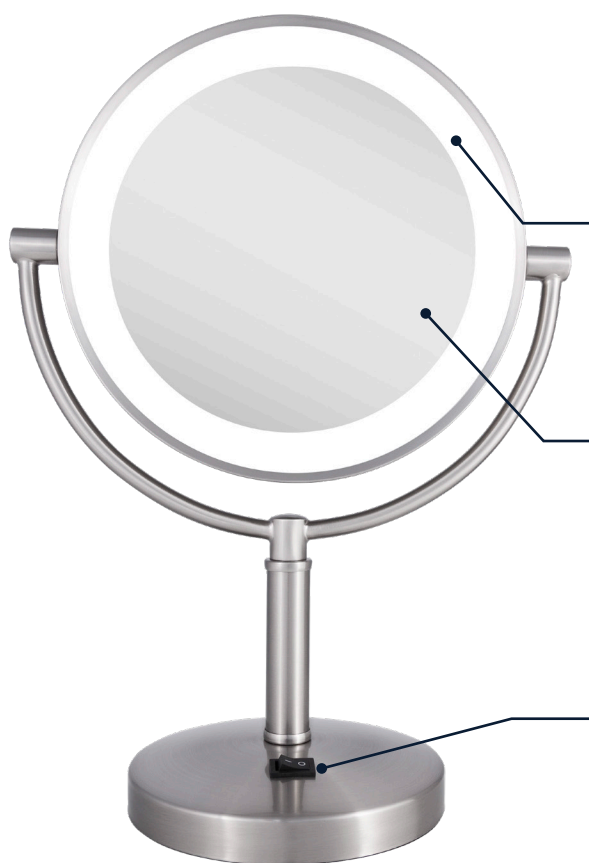

Laguna LED Lighted Round Vanity Mirror, 5X/1X

Model: LEDVR35 - Chrome
 LEDVR45 - Satin Nickel
 LEDVR75 - Polished Nickel

Packaging: Gift Box

CHROME

POLISHED NICKEL

SATIN NICKEL

BRIGHT LED LIGHTING

Energy efficient LED's illuminate your entire face and always stay cool to the touch (AC adapter included).

DUAL MAGNIFICATION

The powerful 5X magnification side is great for details and touch-ups, while the convenient 1X side provides an immaculate view of your entire face for everyday needs.

ON/OFF LIGHT SWITCH

Convenient and simple on/off light switch on the base gives quick access to the bright LED lighting.

MODEL	DESCRIPTION	UPC 7 05004	DIMENSIONS (L x W x H)			CASE CUBE	CASE LBS.	CASE QTY.
			ITEM	PACKAGE	CASE			
LEDVR35 LEDVR45 LEDVR75	SURROUND LIGHT™ LED LIGHTED SMART DIMMER™, ROUND, DOUBLE SIDED 5X/1X MAGNIFICATION	42406 6 42407 3 42409 7	11" x 5½" x 17½"	18" x 16" x 9"	24" x 16" x 20 ¼"	4.5	25.4	4