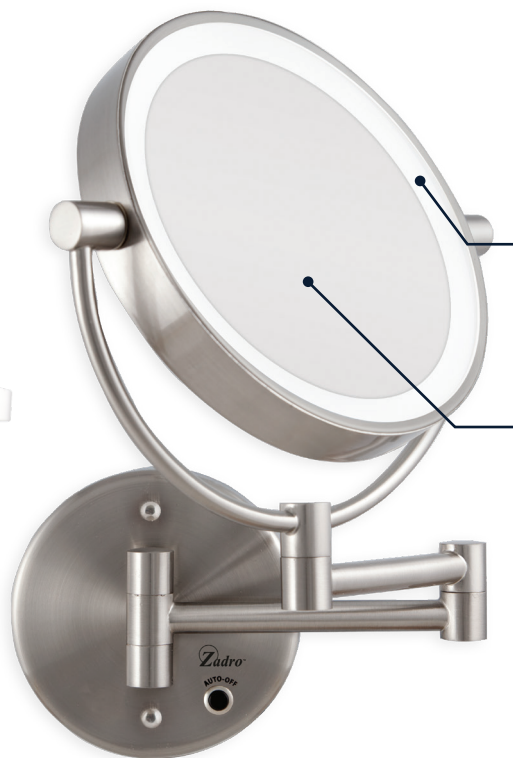

Cordless Surround Light™ LED Wall Mount Mirror

Model: LEDMW45 - Satin Nickel
LEDMW410 - Satin Nickel

Packaging: Gift Box

360 Degree Rotation

Energy Saving LEDs

Auto Shutoff Timer

ULTRA-BRIGHT LED LIGHTING

Energy efficient LED's illuminate your entire face and always stay cool to the touch.

DUAL MAGNIFICATION

Choose between a powerful 10X or 5X magnification that's perfect for details and touch-ups, while the convenient 1X magnification side provides an immaculate view of your entire face for everyday needs.

CORDLESS DESIGN

Battery powered for a completely cordless wall mount mirror design (4 AA batteries not included).

PACKAGING

Patented

MODEL	DESCRIPTION	UPC 7 05004	DIMENSIONS (L x W x H)			CASE CUBE	CASE LBS.	CASE QTY.
			ITEM	PACKAGE	CASE			
LEDMW45	CORDLESS LED LIGHTED WALL MOUNT MIRROR WITH 5X/1X MAGNIFICATION - SATIN NICKEL	42059 4	8 ¾" x 2 ½" x 12"	10 ¾" x 4 ¼" x 14"	16" x 11" x 15"	1.53	14.5	4
LEDMW410	CORDLESS LED LIGHTED WALL MOUNT MIRROR WITH 10X/1X MAGNIFICATION - SATIN NICKEL	42131 7	8 ¾" x 2 ½" x 12"	10 ¾" x 4 ¼" x 14"	16" x 11" x 15"	1.53	14.5	4