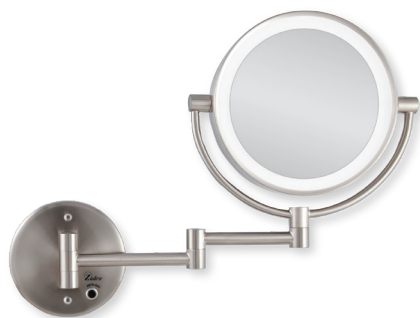

Cordless Surround Light™ LED Wall Mount Mirror

Model: LEDMW45 - Satin Nickel
LEDMW410 - Satin Nickel

Packaging: Gift Box

360 Degree Rotation

Energy Saving LEDs

Auto Shutoff Timer

ULTRA-BRIGHT LED LIGHTING

Energy efficient LED's illuminate your entire face and always stay cool to the touch.

DUAL MAGNIFICATION

Choose between a powerful 10X or 5X magnification that's perfect for details and touch-ups, while the convenient 1X magnification side provides an immaculate view of your entire face for everyday needs.

CORDLESS DESIGN

Battery powered for a completely cordless wall mount mirror design (4 AA batteries not included).

PACKAGING

Patented

MODEL	DESCRIPTION	UPC 7 05004	DIMENSIONS (L x W x H)			CASE CUBE	CASE LBS.	CASE QTY.
			ITEM	PACKAGE	CASE			
LEDMW45	CORDLESS LED LIGHTED WALL MOUNT MIRROR WITH 5X/1X MAGNIFICATION - SATIN NICKEL	42059 4	8 ¾" x 2 ½" x 12"	10 ¾" x 4 ¼" x 14"	16" x 11" x 15"	1.53	14.5	4
LEDMW410	CORDLESS LED LIGHTED WALL MOUNT MIRROR WITH 10X/1X MAGNIFICATION - SATIN NICKEL	42131 7	8 ¾" x 2 ½" x 12"	10 ¾" x 4 ¼" x 14"	16" x 11" x 15"	1.53	14.5	4