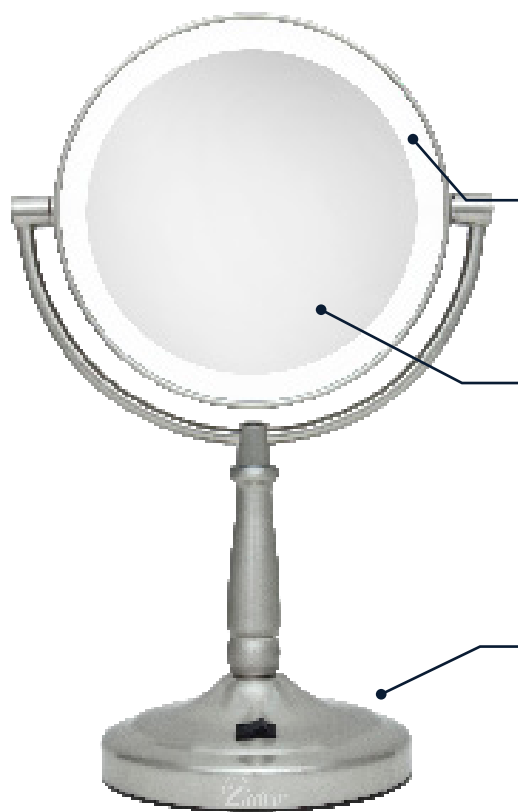

Surround Light™ Cordless LED Lighted Vanity Mirror

- Model:** LEDMV310 - Chrome
 LEDMV410 - Satin Nickel
 LEDMVRG10 - Rose Gold
 LEDMV2001 - Blush
 LEDMV2002 - White

Packaging: Gift Box

360 Degree Rotation

Dual Magnification

Energy Saving LEDs

LED LIGHTING

Energy efficient LED's illuminate your entire face and always stay cool to the touch.

DUAL MAGNIFICATION

The powerful 10X magnification side is great for details and touch-ups, while the convenient 1X magnification side provides an immaculate view of your entire face for everyday needs.

CORDLESS DESIGN

Battery powered for a completely cordless design (4 AA batteries not included).

SATIN NICKEL

BLUSH

WHITE

CHROME

ROSE GOLD

MODEL	DESCRIPTION	UPC 7 05004	DIMENSIONS (L x W x H)			CASE CUBE	CASE LBS.	CASE QTY.
			ITEM	PACKAGE	CASE			
LEDMV310 LEDMV410 LEDMVRG10 LEDMV2001 LEDMV2002	SURROUND LIGHT™ LED LIGHTED CORDLESS, ROUND DOUBLE SIDED 10X/1X MAGNIFICATION	42165 2 42021 1 42161 4 42338 0 42362 5	9" x 5 1/2" x 14"	10" x 7" x 17 1/2"	21" x 14" x 15"	2.55	12	4