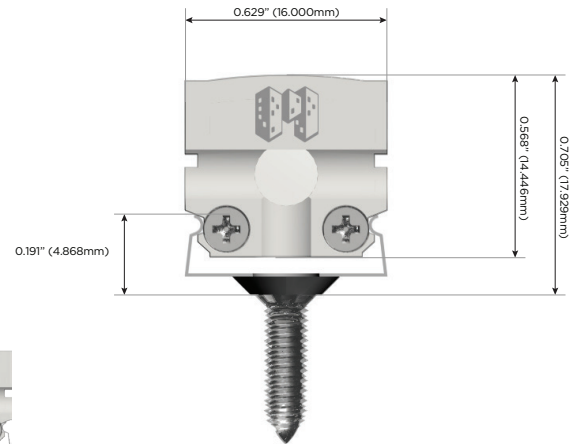

**METRO
LIGHT &
POWER**

M-LINEAR-CURVE FIXTURE

LINEAR LED LIGHTING SOLUTIONS

Distributed by

Mormax Company, Inc. 914-699-0101
8 Westchester Plaza sales@mormax.com
Elmsford, NY 10523 mormax.com

Our M-LINEAR-CURVE Fixture is a compact anodized aluminum extrusion that can be used for a variety of applications along with our M-Light LEDs. The M-LINEAR-CURVE Fixture is perfect for headboard LED lighting where smooth, even light is needed around curved corners. Provided with endcaps and mounting clips.

- ANODIZED ALUMINIUM EXTRUSION
- EXTRUDED POLYCARBONATE LENS

TOP

FRONT

BACK