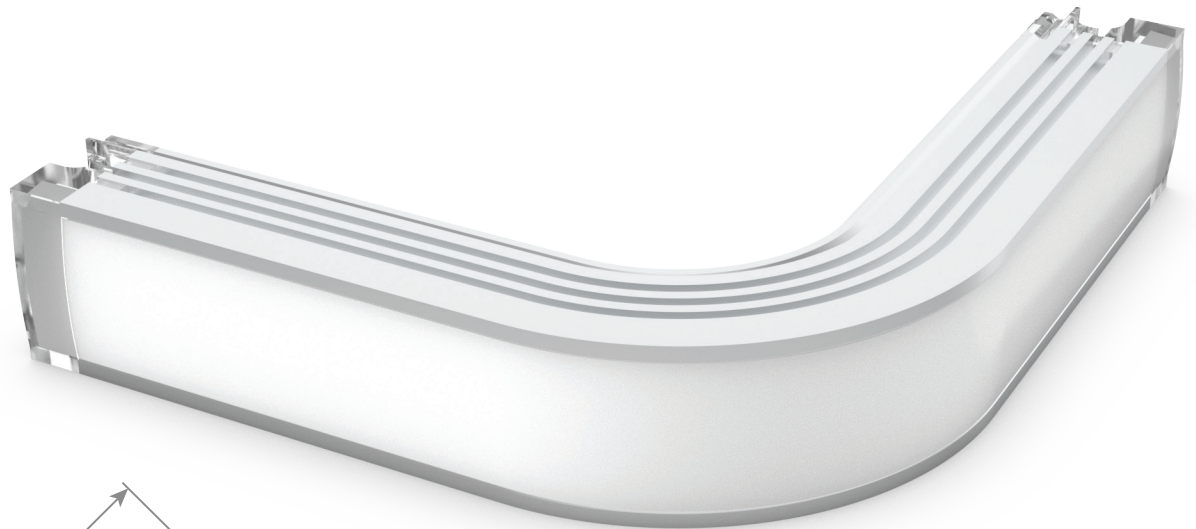

**METRO
LIGHT &
POWER**

M-LINEAR-CURVE FIXTURE

LINEAR LED LIGHTING SOLUTIONS

Distributed by

Mormax Company, Inc. 914-699-0101
8 Westchester Plaza sales@mormax.com
Elmsford, NY 10523 mormax.com

Our M-LINEAR-CURVE Fixture is a compact anodized aluminum extrusion that can be used for a variety of applications along with our M-Light LEDs. The M-LINEAR-CURVE Fixture is perfect for headboard LED lighting where smooth, even light is needed around curved corners. Provided with endcaps and mounting clips.

- ANODIZED ALUMINIUM EXTRUSION
- EXTRUDED POLYCARBONATE LENS

TOP

FRONT

BACK