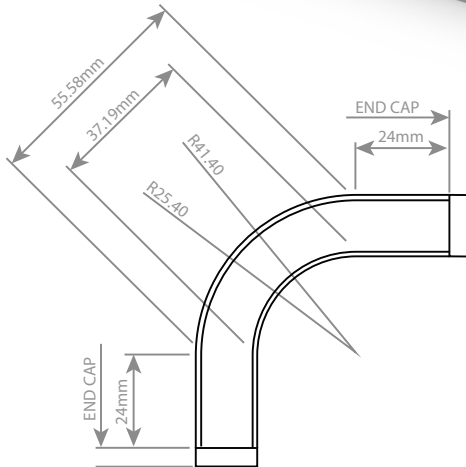

**METRO
LIGHT &
POWER**

M-LINEAR-CURVE FIXTURE

LINEAR LED LIGHTING SOLUTIONS

Distributed by

Mormax Company, Inc. 914-699-0101
8 Westchester Plaza sales@mormax.com
Elmsford, NY 10523 mormax.com

Our M-LINEAR-CURVE Fixture is a compact anodized aluminum extrusion that can be used for a variety of applications along with our M-Light LEDs. The M-LINEAR-CURVE Fixture is perfect for headboard LED lighting where smooth, even light is needed around curved corners. Provided with endcaps and mounting clips.

- ANODIZED ALUMINIUM EXTRUSION
- EXTRUDED POLYCARBONATE LENS

TOP

FRONT

BACK