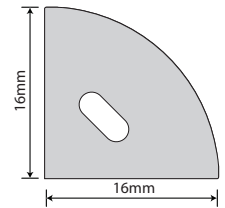

## LINEAR LED LIGHTING SOLUTIONS

Distributed by

Mormax Company, Inc. ☎ 914-699-0101  
 8 Westchester Plaza ✉ sales@mormax.com  
 Elmsford, NY 10523 🔗 mormax.com

Our M-LINEAR-1616-45 Fixture is a 45 degree anodized aluminum extrusion that is ideal for applications when a 45° angle is needed. Can be used with any of our linear LEDs. Provided with endcaps and mounting clips.

TOP

- ANODIZED ALUMINIUM EXTRUSION
- EXTRUDED POLYCARBONATE LENS

FRONT

BACK

SIDE