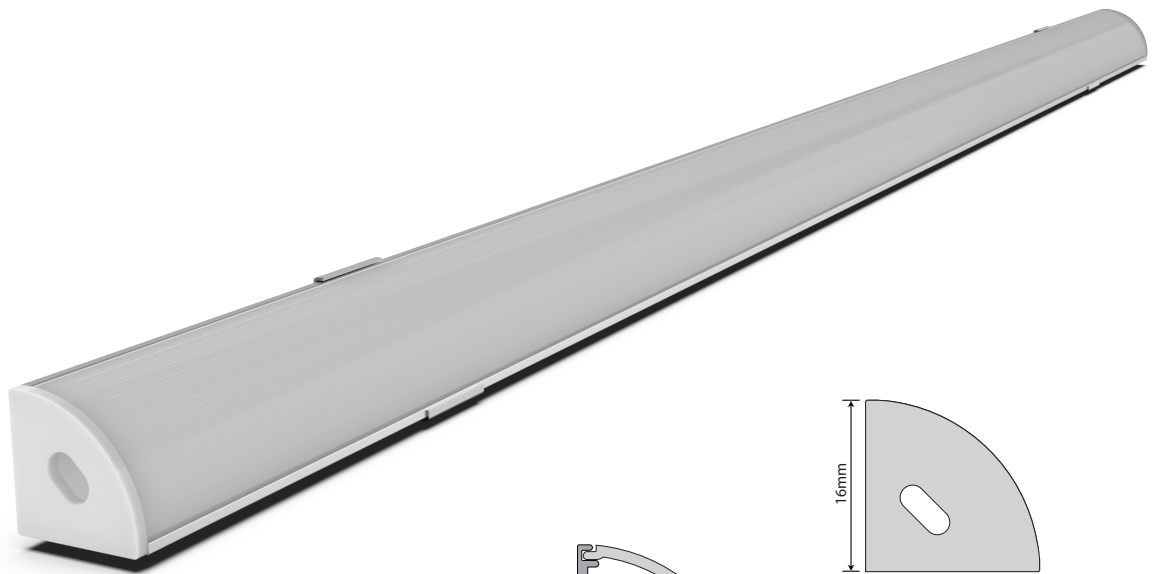

# M-LINEAR-1616-45 FIXTURE

## LINEAR LED LIGHTING SOLUTIONS

Distributed by

Mormax Company, Inc. ☎ 914-699-0101  
 8 Westchester Plaza ✉ sales@mormax.com  
 Elmsford, NY 10523 🔗 mormax.com

Our M-LINEAR-1616-45 Fixture is a 45 degree anodized aluminum extrusion that is ideal for applications when a 45° angle is needed. Can be used with any of our linear LEDs. Provided with endcaps and mounting clips.

TOP

- ANODIZED ALUMINIUM EXTRUSION
- EXTRUDED POLYCARBONATE LENS

FRONT

BACK

SIDE