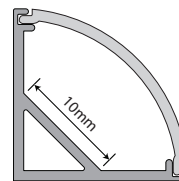

## LINEAR LED LIGHTING SOLUTIONS

Distributed by

Mormax Company, Inc. ☎ 914-699-0101  
 8 Westchester Plaza ✉ sales@mormax.com  
 Elmsford, NY 10523 🔗 mormax.com

Our M-LINEAR-1616-45 Fixture is a 45 degree anodized aluminum extrusion that is ideal for applications when a 45° angle is needed. Can be used with any of our linear LEDs. Provided with endcaps and mounting clips.

TOP

- ANODIZED ALUMINIUM EXTRUSION
- EXTRUDED POLYCARBONATE LENS

FRONT

BACK

SIDE