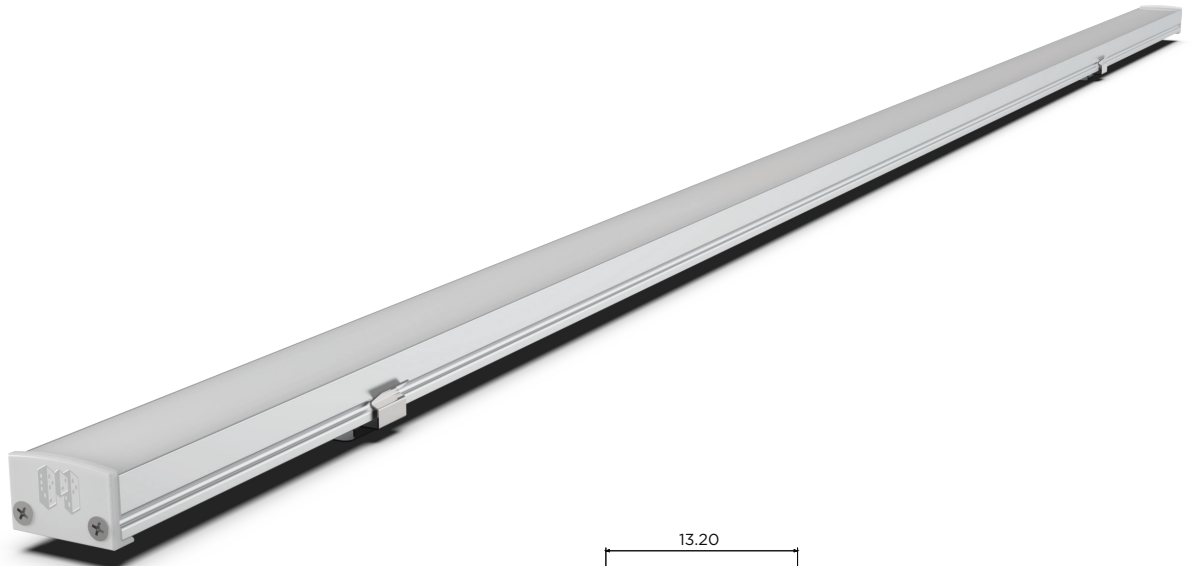

**METRO
LIGHT &
POWER**

M-LINEAR-1307 FIXTURE

LINEAR LED LIGHTING SOLUTIONS

Distributed by

Mormax Company, Inc. ☎ 914-699-0101
8 Westchester Plaza ✉ sales@mormax.com
Elmsford, NY 10523 🔗 mormax.com

Our M-LINEAR-1307 Fixture is a low profile anodized aluminum extrusion that is ideal for applications where a shallow fixture is required, such as for an installation on the underside of a shallow shelf. The M-LINEAR-1307 Fixture features a clean, finished look. Provided with endcaps and mounting clips.

TOP

- ANODIZED ALUMINIUM EXTRUSION
- EXTRUDED POLYCARBONATE LENS

FRONT

BACK

SIDE