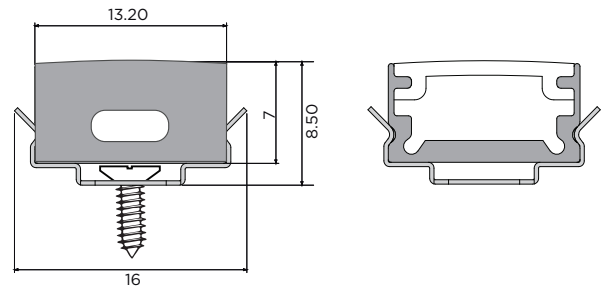

**METRO
LIGHT &
POWER**

M-LINEAR-1307 FIXTURE

LINEAR LED LIGHTING SOLUTIONS

Distributed by

Mormax Company, Inc. ☎ 914-699-0101
8 Westchester Plaza ✉ sales@mormax.com
Elmsford, NY 10523 🔗 mormax.com

Our M-LINEAR-1307 Fixture is a low profile anodized aluminum extrusion that is ideal for applications where a shallow fixture is required, such as for an installation on the underside of a shallow shelf. The M-LINEAR-1307 Fixture features a clean, finished look. Provided with endcaps and mounting clips.

TOP

- ANODIZED ALUMINIUM EXTRUSION
- EXTRUDED POLYCARBONATE LENS

FRONT

BACK

SIDE