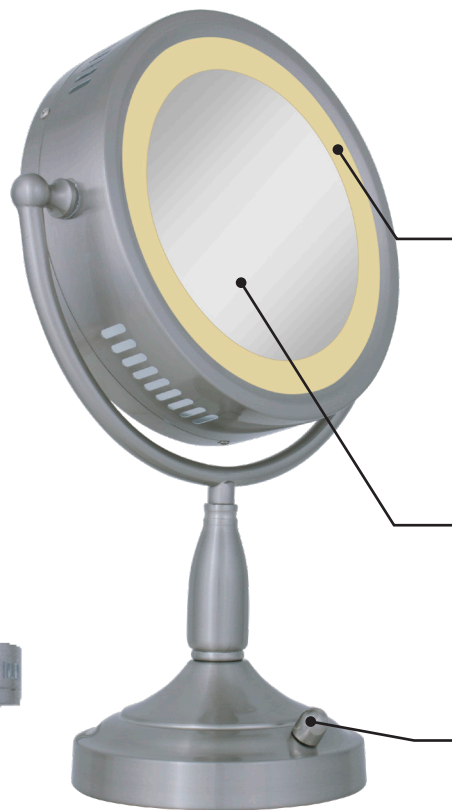

## Round Dual-Sided Lighted Vanity Mirror 8X/1X

**Model:** RDV68  
**Finish:** Satin Nickel  
**Packaging:** Gift Box

PACKAGING

360 Degree Rotation

Optical Quality Glass

Surround Light

### BRIGHT 360 SURROUND LIGHTING

The vivid fluorescent surround light emulates natural daylight with even light dispersion at any angle with no glare, helping you create an effortlessly fast and flawless makeup look.

### DUAL MAGNIFICATION

The powerful 8X magnification side is great for details and touch-ups, while the convenient 1X magnification side provides an immaculate view of your entire face for everyday needs.

### INFINITY BRIGHTNESS

The infinity dimming knob on the base easily allows you to soften and brighten the lighting level based on your exact preference.

MODEL	DESCRIPTION	UPC 7 05004	DIMENSIONS (L x W x H)			CASE CUBE	CASE LBS.	CASE QTY.
			ITEM	PACKAGE	CASE			
RDV68	INCANDESCENT LIGHTED ROUND SATIN NICKEL DOUBLE SIDED 8X/1X MAGNIFICATION	41867 6	11" x 6 1/2" x 15 1/2"	10 1/2" x 7 1/2" x 17 1/2"	22" x 16" x 19"	3.67	24	4