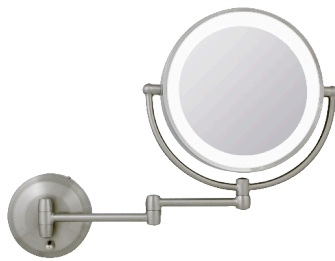

LED Lighted Round Wall Mount Mirror

- Model:** LEDW310 - Chrome
 LEDW410 - Satin Nickel
 LEDW710 - Polished Nickel
 LEDW810 - Oil Rubbed Bronze

Packaging: Gift Box

ULTRA-BRIGHT LED LIGHTING

Energy efficient LED's illuminate your entire face and always stay cool to the touch.

DUAL MAGNIFICATION

The powerful 10X magnification side is great for details and touch-ups, while the convenient 1X magnification side provides an immaculate view of your entire face for everyday needs.

CORDLESS DESIGN

Battery powered for a completely cordless wall mount mirror design (4 C batteries not included).

OIL RUBBED BRONZE

CHROME

POLISHED NICKEL

SATIN NICKEL

Patented

MODEL	DESCRIPTION	UPC 7 05004	DIMENSIONS (L x W x H)			CASE CUBE	CASE LBS.	CASE QTY.
			ITEM	PACKAGE	CASE			
LEDW310		42180 5						
LEDW410	SURROUND LIGHT™ LED LIGHTED CORDLESS OR AC ADAPTER, ROUND DOUBLE SIDED 10X/1X MAGNIFICATION	41947 5	11 1/2" x 3" x 14 1/2"	13" x 4 1/4" x 16"	18" x 14" x 18"	2.63	21	4
LEDW710		42183 6						
LEDW810		42031 0						