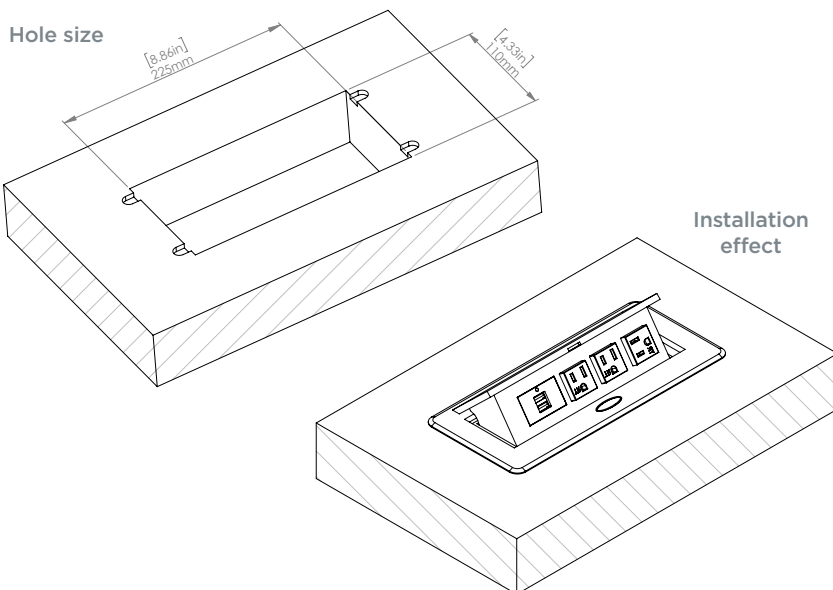

Further Product Information

Pack Size: 1

Voltage: 125V

Current: 15A