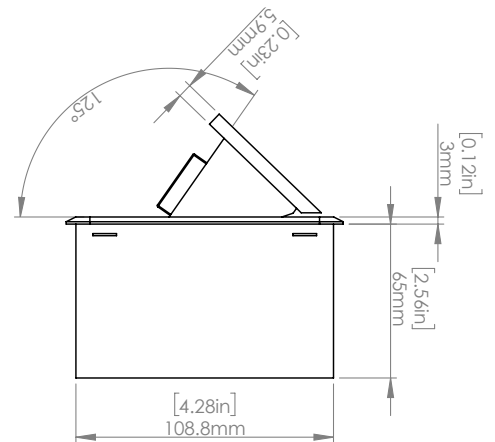

General Product Information

Product Number	GS201/3			Weight	3 lb 66oz
Color Options	Black, White or Silver			Warranty	1 year
Dimensions	L	W	D		
Inches	10.39	4.64	2.67		

BCP-GS201/3

How to install

Requires a cut out in the work surface in order to sit flush.

Step 1: Mark the area according to the hole cut out size L 8.86in W 4.33in. Make sure the surface is clean and dry.

Step 2: Cut out carefully where marked.

Step 3: Insert the Pop-Up Power Center into the hole including the powercord, until it fits snugly, secure with 4 screws provided.

Further Product Information

Pack Size: 1

Voltage: 125V

Current: 15A

Side view 1

Side view 2