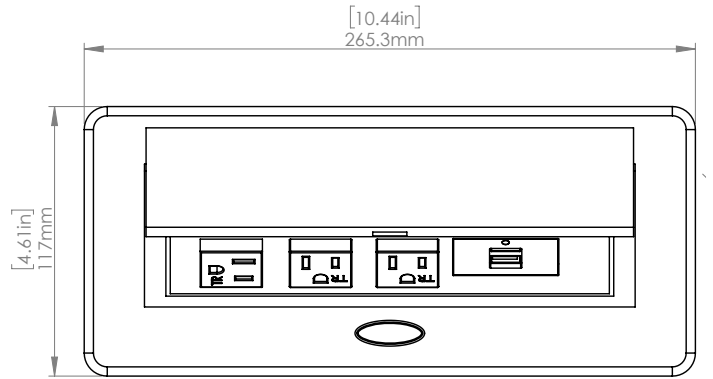

Black body color, with black with A/C and USB

Standard Features

- 2 x Double USB fast charging ports 2.4 Amp.
- Aluminum body with a powder coated finish with a durable, streamlined construction.
- Easily mounts into all types of furniture for convenient power and charging access on demand.
- Tamper resistant grounded duplex receptacles.
- Power Cable: 6ft 14AWG WireRight angled round plug.
- Plug and Play Installation.
- UL listed for installation into furniture.

General Product Information

Product Number	GS201/3			Weight	3 lb 66oz
Color Options	Black, White or Silver			Warranty	1 year
Dimensions	L	W	D		
Inches	10.39	4.64	2.67		

BCP-GS201/3

How to install

Requires a cut out in the work surface in order to sit flush.

Step 1: Mark the area according to the hole cut out size L 8.86in W 4.33in. Make sure the surface is clean and dry.

Step 2: Cut out carefully where marked.

Step 3: Insert the Pop-Up Power Center into the hole including the powercord, until it fits snugly, secure with 4 screws provided.

Further Product Information

Pack Size: 1

Voltage: 125V

Current: 15A

Side view 1

Side view 2