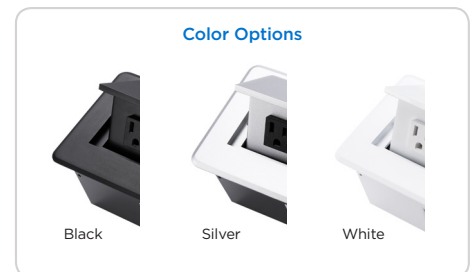

It is **simple to install**, easily mounted into any surface with all brackets and hardware included with no exposed screws to complement any design. Body colors include white, silver black with a choice of white or black A/C and USB components.

Black body color, with black with A/C and USB

Standard Features

- 2 x Double USB fast charging ports 2.4 Amp.
- Aluminum body with a powder coated finish with a durable, streamlined construction.
- Easily mounts into all types of furniture for convenient power and charging access on demand.
- Tamper resistant grounded duplex receptacles.
- Power Cable: 6ft 14AWG WireRight angled round plug.
- Plug and Play Installation.
- UL listed for installation into furniture.

General Product Information

Product Number	GS201/3			Weight	3 lb 66oz
Color Options	Black, White or Silver			Warranty	1 year
Dimensions	L	W	D		
Inches	10.39	4.64	2.67		

BCP-GS201/3

How to install

Requires a cut out in the work surface in order to sit flush.

Step 1: Mark the area according to the hole cut out size L 8.86in W 4.33in. Make sure the surface is clean and dry.

Step 2: Cut out carefully where marked.

Step 3: Insert the Pop-Up Power Center into the hole including the powercord, until it fits snugly, secure with 4 screws provided.