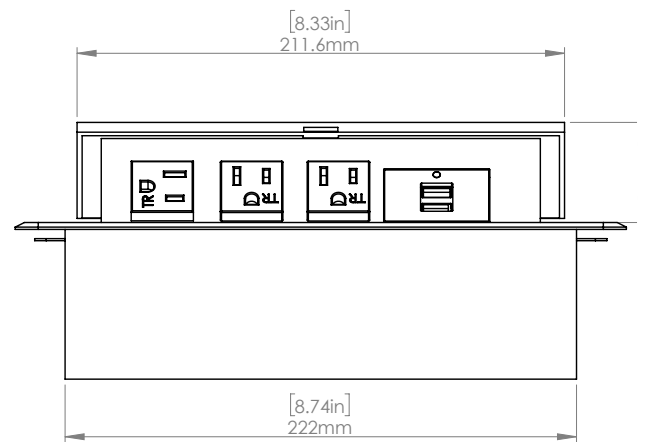

General Product Information

Product Number	GS201/3			Weight	3 lb 66oz
Color Options	Black, White or Silver			Warranty	1 year
Dimensions	L	W	D		
Inches	10.39	4.64	2.67		

BCP-GS201/3

How to install

Requires a cut out in the work surface in order to sit flush.

Step 1: Mark the area according to the hole cut out size L 8.86in W 4.33in. Make sure the surface is clean and dry.

Step 2: Cut out carefully where marked.

Step 3: Insert the Pop-Up Power Center into the hole including the powercord, until it fits snugly, secure with 4 screws provided.

Further Product Information

Pack Size: 1

Voltage: 125V

Current: 15A

Side view 1

Side view 2